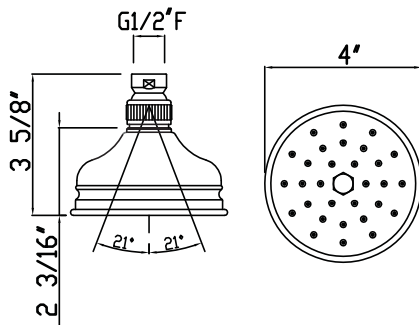

ROHL

The Experience of Authentic Luxury™

www.rohlhome.com

ANTI-CAL SHOWERHEAD

ROHL Shower

- 1007/8 (4" Showerhead)
- 1017/8 (5" Showerhead)
- 1027/8 (6" Showerhead)
- 1037/8 (8" Showerhead) (shown)
- 1047/8 (12" Showerhead)

FEATURES

- Flexible calcium resistant nozzles on spray face allow for easy removal of hard water build-up
- 1/2" female supply connection
- Serviceable faceplate
- Flows at 2.5 GPM
- Includes swivel
- Flow restrictor replacement part #: WVANRIP10AV8
- Swivel ball replacement part #: 1590/8 (FINISH)

1007/8 (4")

1017/8 (5")

1027/8 (6")

1037/8 (8")

1047/8 (12")

Consult your local ROHL showroom for additional information and specifications. For complete warranty details and a list of showrooms, go to www.rohlhome.com.

RISER WITHOUT DIVERTER

ROHL Country Bath Collection

1565

FEATURES

- For use with exposed therm valves
- 3/4" NPSM inlet
- 1/2" NPSM outlet
- Adjustable wall stanchion
- Adjustable height
- 17" reach
- Must order showerhead separately