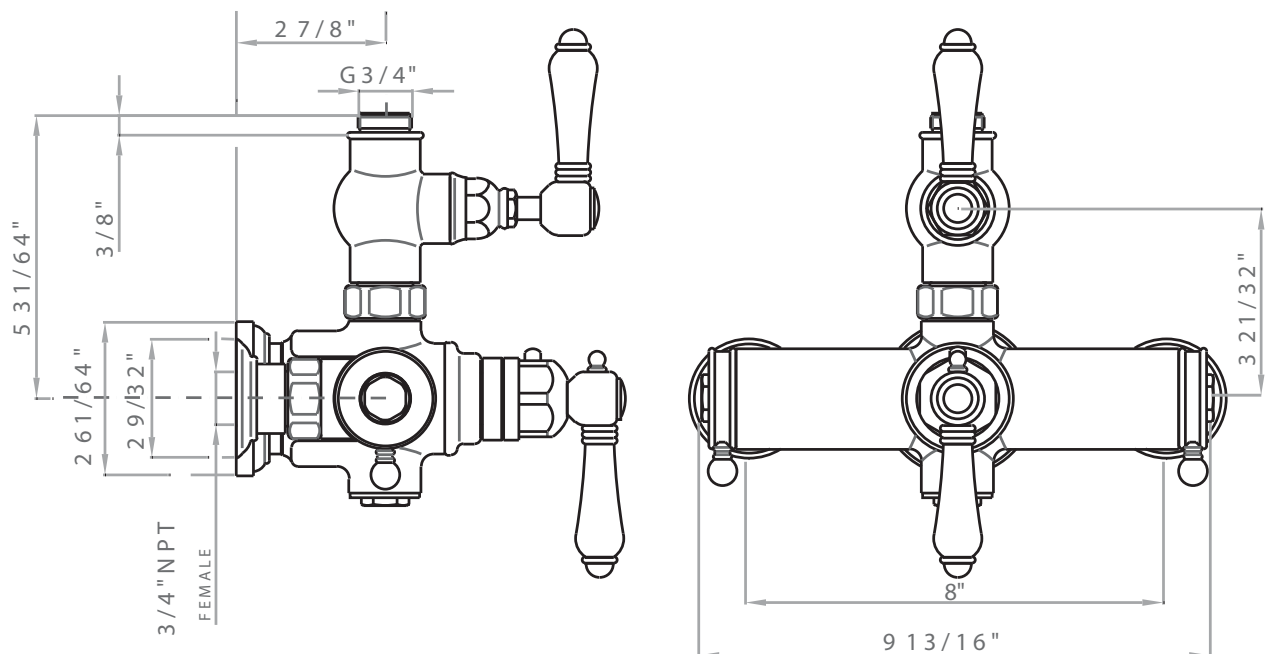

AKIT49172XC (Swarovski® Crystal Cross Handle)

FEATURES

- Shower package components:
 - A4917 - Exposed Thermostatic Mixer
 - 1565 - Riser
 - 1037/8 - 8" Showerhead

COLORS/FINISHES

- Polished Chrome
- Polished Nickel
- Satin Nickel
- Tuscan Brass
- Inca Brass
- Old Iron*

A4917XM (Cross Handle)

A4917LC (Crystal Levers)

A4917XC (Crystal Cross Handle)

A4917LH (Hex Metal Levers)

FEATURES

- Exposed thermostatic valve with volume control
- Inlets 3/4" female NPT
- Inlets 8" center-to-center
- 16 GPM at 45 PSI
- Integrated service stops with screens included
- Must order 1560 or 1565 riser to connect to outlet

ROHL

The Experience of Authentic Luxury™

www.rohlhome.com

ANTI-CAL SHOWERHEAD

ROHL Shower

- 1007/8 (4" Showerhead)
- 1017/8 (5" Showerhead)
- 1027/8 (6" Showerhead)
- 1037/8 (8" Showerhead) (shown)
- 1047/8 (12" Showerhead)

FEATURES

- Flexible calcium resistant nozzles on spray face allow for easy removal of hard water build-up
- 1/2" female supply connection
- Serviceable faceplate
- Flows at 2.5 GPM
- Includes swivel
- Flow restrictor replacement part #: WVANRIP10AV8
- Swivel ball replacement part #: 1590/8 (FINISH)