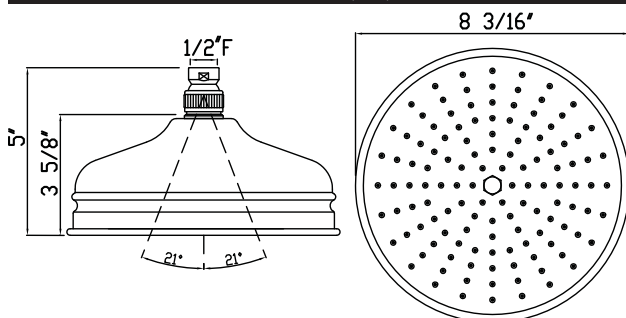

1007/8 (4")

1017/8 (5")

1027/8 (6")

1037/8 (8")

1047/8 (12")

Consult your local ROHL showroom for additional information and specifications. For complete warranty details and a list of showrooms, go to www.rohlhome.com.

RISER WITHOUT DIVERTER

ROHL Country Bath Collection

1565

FEATURES

- For use with exposed therm valves
- 3/4" NPSM inlet
- 1/2" NPSM outlet
- Adjustable wall stanchion
- Adjustable height
- 17" reach
- Must order showerhead separately