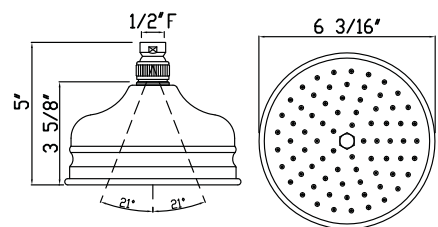

ROHL

The Experience of Authentic Luxury™

www.rohlhome.com

ANTI-CAL SHOWERHEAD

ROHL Shower

- 1007/8 (4" Showerhead)
- 1017/8 (5" Showerhead)
- 1027/8 (6" Showerhead)
- 1037/8 (8" Showerhead) (shown)
- 1047/8 (12" Showerhead)

1007/8 (4")

1017/8 (5")

1027/8 (6")

1037/8 (8")

1047/8 (12")

Consult your local ROHL showroom for additional information and specifications. For complete warranty details and a list of showrooms, go to www.rohlhome.com.

RISER WITHOUT DIVERTER

ROHL Country Bath Collection

1565

FEATURES

- For use with exposed therm valves
- 3/4" NPSM inlet
- 1/2" NPSM outlet
- Adjustable wall stanchion
- Adjustable height
- 17" reach
- Must order showerhead separately