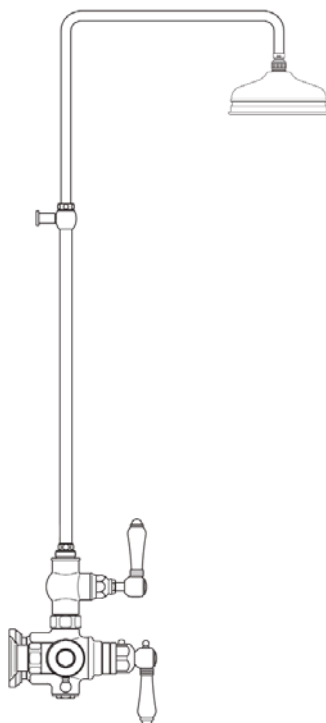

WARRANTY

- See individual component specs for warranty

*Old Iron finish only available for AKIT49172LM and AKIT49172XM