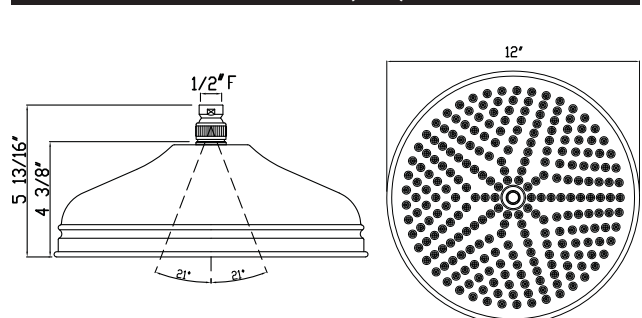

1007/8 (4")

1017/8 (5")

1027/8 (6")

1037/8 (8")

1047/8 (12")

Consult your local ROHL showroom for additional information and specifications. For complete warranty details and a list of showrooms, go to www.rohlhome.com.

RISER WITHOUT DIVERTER

ROHL Country Bath Collection

1565

FEATURES

- For use with exposed therm valves
- 3/4" NPSM inlet
- 1/2" NPSM outlet
- Adjustable wall stanchion
- Adjustable height
- 17" reach
- Must order showerhead separately