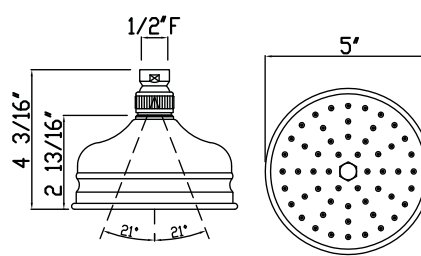

ROHL

The Experience of Authentic Luxury™

www.rohlhome.com

ANTI-CAL SHOWERHEAD

ROHL Shower

- 1007/8 (4" Showerhead)
- 1017/8 (5" Showerhead)
- 1027/8 (6" Showerhead)
- 1037/8 (8" Showerhead) (shown)
- 1047/8 (12" Showerhead)

1007/8 (4")

1017/8 (5")

1027/8 (6")

1037/8 (8")

1047/8 (12")

Consult your local ROHL showroom for additional information and specifications. For complete warranty details and a list of showrooms, go to www.rohlhome.com.

RISER WITHOUT DIVERTER

ROHL Country Bath Collection

1565

FEATURES

- For use with exposed therm valves
- 3/4" NPSM inlet
- 1/2" NPSM outlet
- Adjustable wall stanchion
- Adjustable height
- 17" reach
- Must order showerhead separately