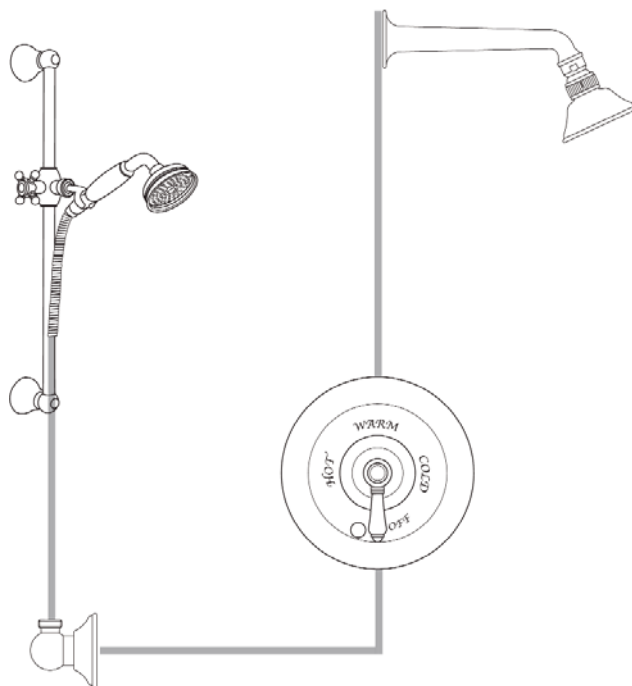

WARRANTY

- See individual component specs for warranty

*Old Iron finish only available for AKIT30LM and AKIT30XM