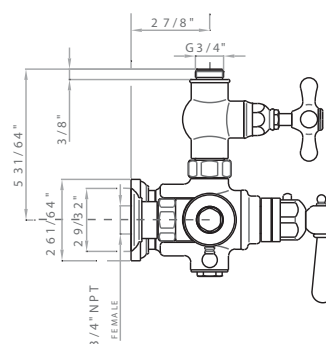

VERONA EXPOSED THERMOSTATIC MIXER

ROHL Country Bath Collection

A2917LM (Metal Levers)

A2917XM (Cross Handles)

FEATURES

- Exposed thermostatic valve with volume control
- Verona metal levers on A2917LM, Verona cross handle on volume control and Verona metal lever on temperature control on A2917XM
- Inlets 3/4" female NPT
- Inlets 8" center-to-center
- 16 GPM at 45 PSI
- Integrated service stops with screens included
- Must order 1560 or 1565 riser to connect to outlet

COLORS/FINISHES

- Polished Chrome
- Polished Nickel
- Satin Nickel
- Tuscan Brass
- Inca Brass

WARRANTY

- Limited Lifetime*
- *No warranty on Tuscan Brass finish

A2917LM

A2917XM