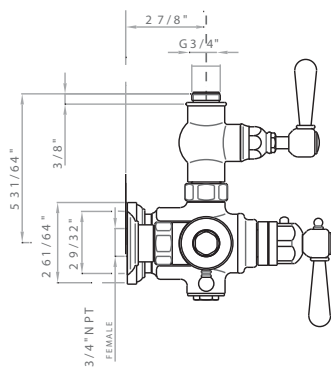

VERONA EXPOSED THERMOSTATIC MIXER

ROHL Country Bath Collection

A2917LM (Metal Levers)

A2917XM (Cross Handles)

FEATURES

- Exposed thermostatic valve with volume control
- Verona metal levers on A2917LM, Verona cross handle on volume control and Verona metal lever on temperature control on A2917XM
- Inlets 3/4" female NPT
- Inlets 8" center-to-center
- 16 GPM at 45 PSI
- Integrated service stops with screens included
- Must order 1560 or 1565 riser to connect to outlet

COLORS/FINISHES

- Polished Chrome
- Polished Nickel
- Satin Nickel
- Tuscan Brass
- Inca Brass

WARRANTY

- Limited Lifetime*
- *No warranty on Tuscan Brass finish

A2917LM

A2917XM