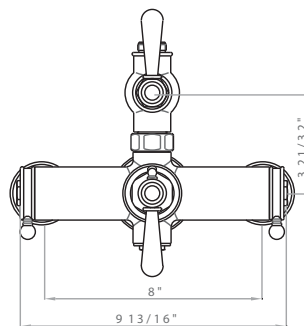

VERONA EXPOSED THERMOSTATIC MIXER

ROHL Country Bath Collection

A2917LM (Metal Levers)

A2917XM (Cross Handles)

FEATURES

- Exposed thermostatic valve with volume control
- Verona metal levers on A2917LM, Verona cross handle on volume control and Verona metal lever on temperature control on A2917XM
- Inlets 3/4" female NPT
- Inlets 8" center-to-center
- 16 GPM at 45 PSI
- Integrated service stops with screens included
- Must order 1560 or 1565 riser to connect to outlet

COLORS/FINISHES

- Polished Chrome
- Polished Nickel
- Satin Nickel
- Tuscan Brass
- Inca Brass

WARRANTY

- Limited Lifetime*
- *No warranty on Tuscan Brass finish

A2917LM

A2917XM