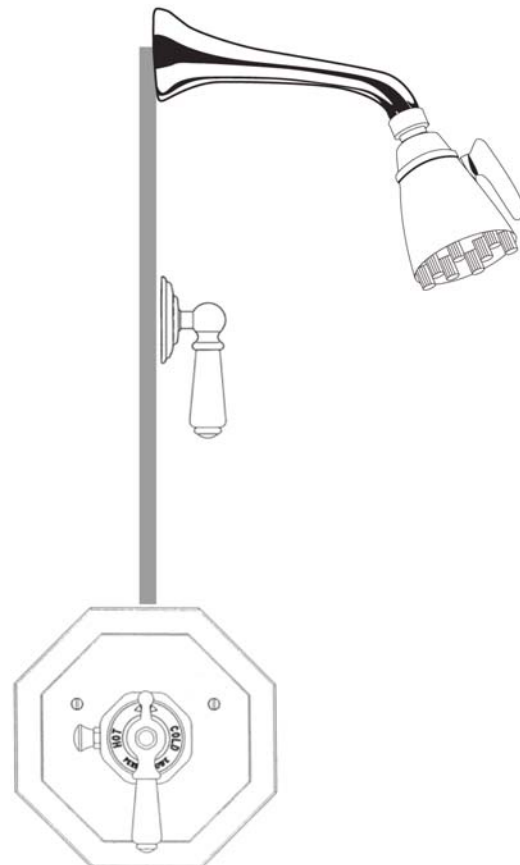

## Perrin & Rowe® Edwardian Shower Package

ROHL Perrin & Rowe® Bath

**U.KIT40L** (Lever Handles)

**U.KIT40X** (Cross Handles)

### FEATURES

- Shower package components:
  - U.5585L/TO or U.5586X/TO - Thermostatic Trim
  - H08000 - Shower Arm
  - B100059 - 8-Jet Adjustable Showerhead
  - U.3240L/TO or U.3241X/TO - Volume Control Trim
- **To complete package, rough valves must be ordered separately:**
  - **U.5585BO** – Thermostatic Rough
  - **U.3240R** – Volume Control Rough

## Octagonal Concealed Thermostatic Trim Only With Lever Handle

ROHL Perrin & Rowe Bath

## U.3240L/TO Spare Parts

**Decorative Brass Shower Arm**

ROHL Shower Collection

**H08000**

**FEATURES**

- 7" shower arm
- Solid brass construction
- 1/2" female inlet, 1/2" male outlet

**COLORS/FINISHES**

- Polished Chrome
- Polished Nickel
- Satin Nickel
- Tuscan Brass
- Inca Brass