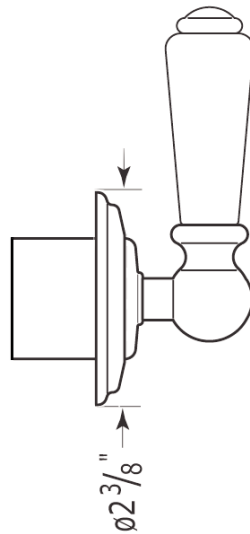

WARRANTY

- Limited Lifetime