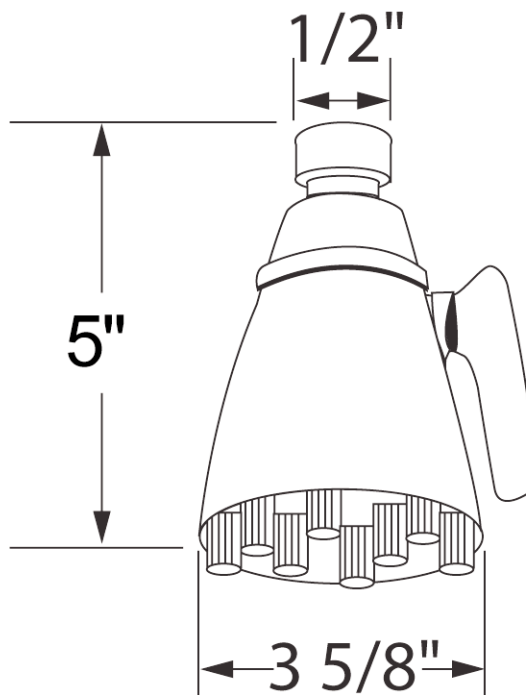

WARRANTY

- 2 Years on manufacturer defects*
- No Warranty on Tuscan Brass Finish (TCB)