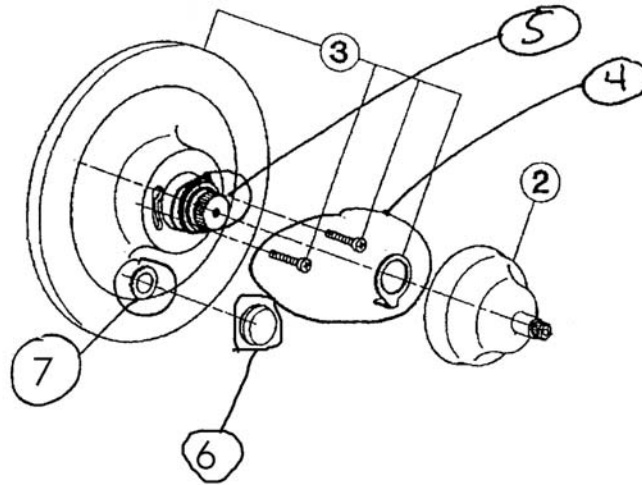

## ARB2400 Spare Parts

MOUNTING SCREWS+CAM+DIVERTER ASSEMBLY  
2303-1210 MOUNTING SCREWS

THERE ARE 2 PLASTIC PARTS  
FOR THE TRIM AND ROUGH:  
DRIVER 3103-1232  
ATTACHED TO THE STEM ON THE ROUGH  
INTERMEDIATE HANDLE ASSEMBLY 2303-0347  
ASSEMBLED ON THE OUTSIDE OF THE TRIM PLATE