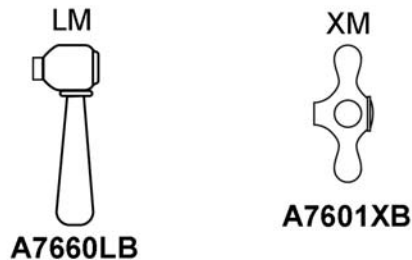

Lever Options