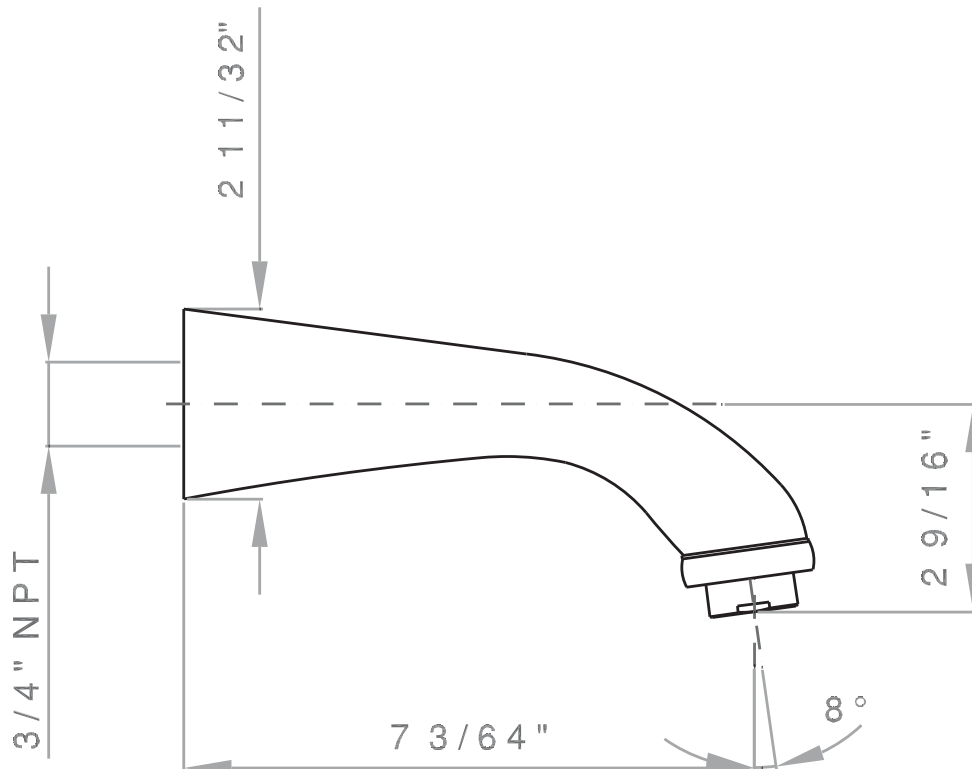

WARRANTY

- Limited Lifetime*

*No warranty on Tuscan Brass Finish