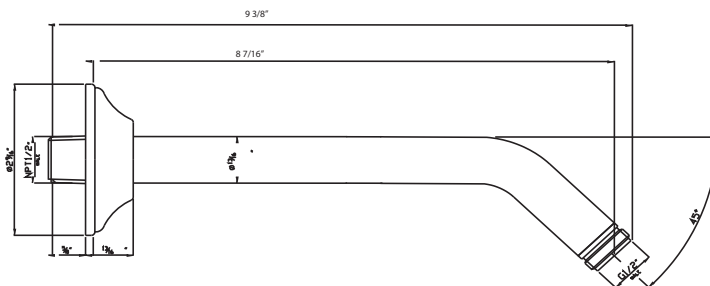

Shower Arm

ROHL Shower Collection

1440/6 6" Shower Arm

1440/8 8" Shower Arm

FEATURES

- Brass construction
- Sliding escutcheon
- 1/2" male thread inlet supply
- 1/2" male thread outlet supply

COLORS/FINISHES

- Polished Chrome
- Polished Nickel
- Satin Nickel
- Tuscan Brass
- Inca Brass
- Old Iron

WARRANTY

- 2 years on manufacturer defects*

* No Warranty On Tuscan Brass Finish (TCB)

1440/8