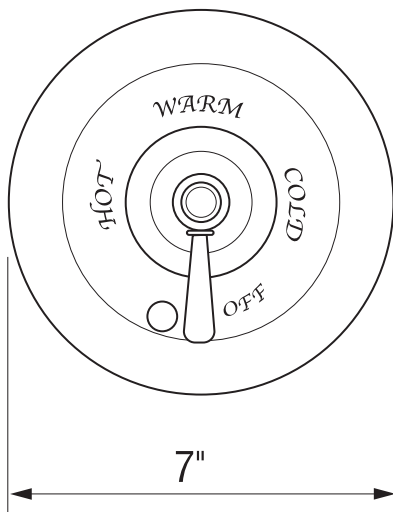

Verona Pressure Balance Trim with Diverter

ROHL Country Bath Collection

ARB2400LM (Metal Lever)
ARB2400XM (Cross Handle)

FEATURES

- Available with metal lever or metal cross handle
- Single handle control
- Coverplate, diverter knob, dome, and handle made from solid brass
- Trim for concealed pressure balance shower and bath valve
- **To complete package order #RMV-2 rough valve**

COLORS/FINISHES

- Polished Chrome
- Polished Nickel
- Satin Nickel
- Tuscan Brass
- Inca Brass

WARRANTY

- Limited Lifetime*
- No warranty on Tuscan Brass Finish

ARB2400LM

ARB2400LM