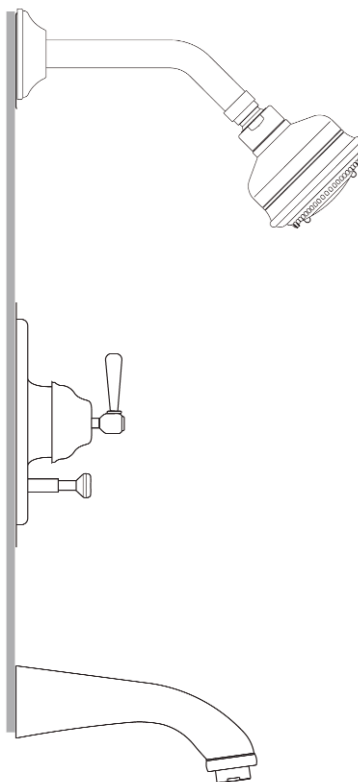

WARRANTY

- See individual component specs for warranty