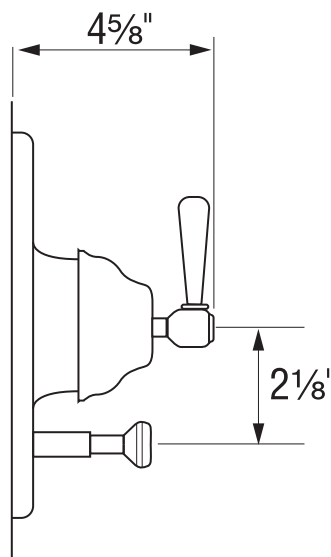

Verona Pressure Balance Trim with Diverter

ROHL Country Bath Collection

ARB2400LM (Metal Lever)
ARB2400XM (Cross Handle)

FEATURES

- Available with metal lever or metal cross handle
- Single handle control
- Coverplate, diverter knob, dome, and handle made from solid brass
- Trim for concealed pressure balance shower and bath valve
- **To complete package order #RMV-2 rough valve**

COLORS/FINISHES

- Polished Chrome
- Polished Nickel
- Satin Nickel
- Tuscan Brass
- Inca Brass

WARRANTY

- Limited Lifetime*
- No warranty on Tuscan Brass Finish

ARB2400LM

ARB2400LM