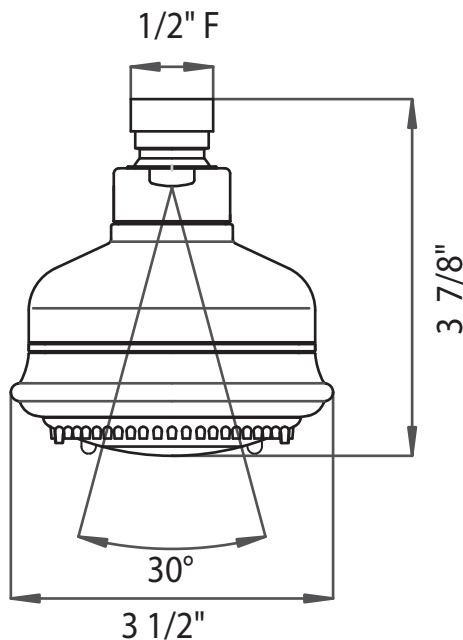

WARRANTY

- Two years on manufacturer defects
- No warranty on Tuscan Brass finish