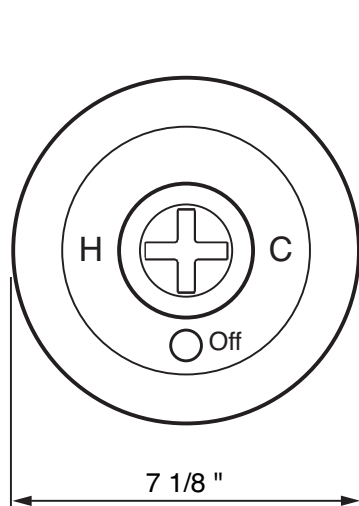

X handle option