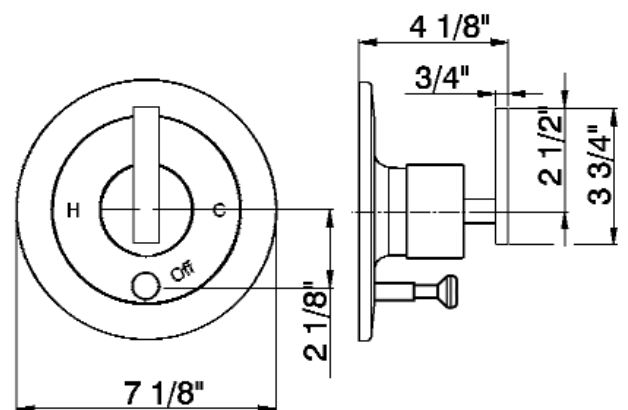

Trim for Modern Pressure Balance Concealed Bath and Shower Mixer with Diverter

ROHL Modern Collection

BA200X
BA200L

FEATURES

- Pressure balanced concealed bath and shower mixer trim
- Bath to shower diverter
- Coverplate, dome, handle, and diverter knob made from solid brass
- To complete package order #RMV-2

COLORS/FINISHES

- Polished Chrome
- Satin Nickel
- Polished Nickel

WARRANTY

- Limited Lifetime