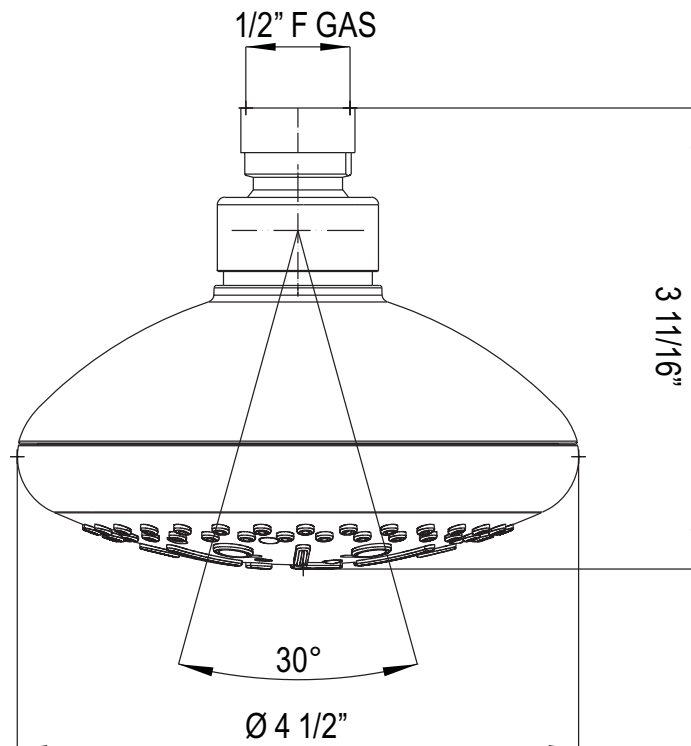

L handle option

WARRANTY

- 2 years on manufacturer defects

* No warranty on Tuscan Brass Finish