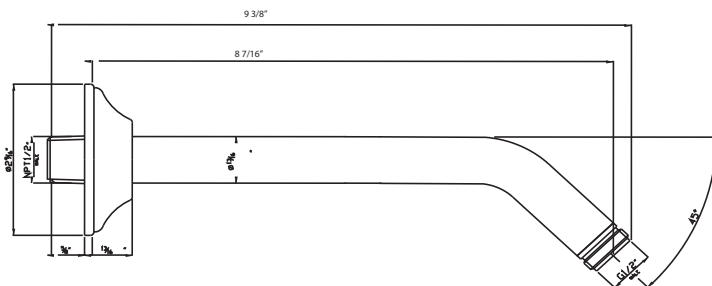

Shower Arm

ROHL Shower Collection

1440/6 6" Shower Arm

1440/8 8" Shower Arm

FEATURES

- Brass construction
- Sliding escutcheon
- 1/2" male thread inlet supply
- 1/2" male thread outlet supply

COLORS/FINISHES

- Polished Chrome
- Polished Nickel
- Satin Nickel
- Tuscan Brass
- Inca Brass
- Old Iron

WARRANTY

- 2 years on manufacturer defects*

* No Warranty On Tuscan Brass Finish (TCB)

1440/8