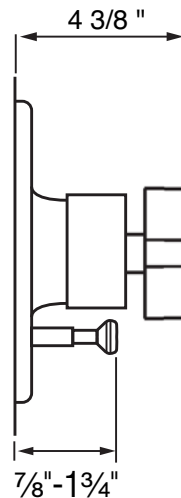

Trim for Modern Pressure Balance Concealed Bath and Shower Mixer with Diverter

ROHL Modern Collection

BA200X
BA200L

FEATURES

- Pressure balanced concealed bath and shower mixer trim
- Bath to shower diverter
- Coverplate, dome, handle, and diverter knob made from solid brass
- To complete package order #RMV-2

COLORS/FINISHES

- Polished Chrome
- Satin Nickel
- Polished Nickel

WARRANTY

- Limited Lifetime