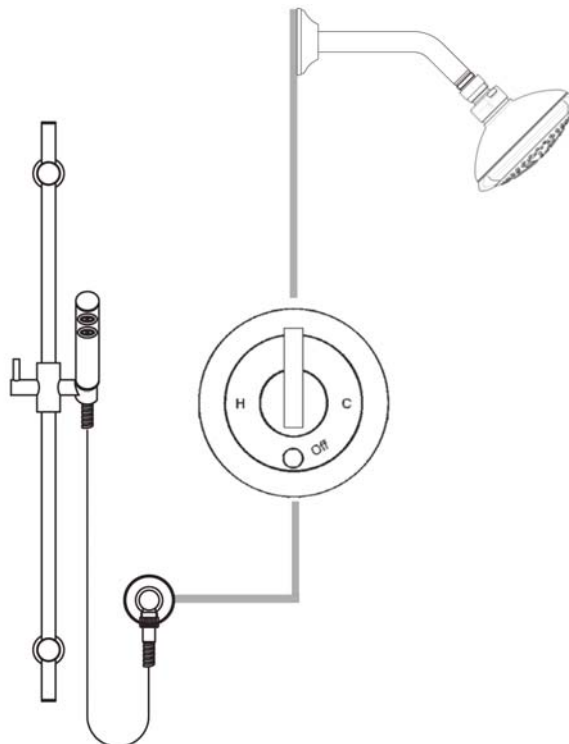

Modern Architectural Shower Package

ROHL Modern Collection

MODKIT36L (Metal Lever)

MODKIT36X (Cross Handle)

FEATURES

- Shower package components:
 - BA200 – Pressure Balance Trim
 - 1440/6 – Shower Arm
 - 100181 – Ocean4 Showerhead
 - 1600 – Handshower Set
- **To complete package, rough valve must be ordered separately:**
 - **RMV-2 – Pressure Balance Rough**

COLORS/FINISHES

- Polished Chrome
- Polished Nickel
- Satin Nickel

WARRANTY

- See individual component specs for warranty

Trim for Modern Pressure Balance Concealed Bath and Shower Mixer with Diverter

ROHL Modern Collection

BA200X
BA200L

FEATURES

- Pressure balanced concealed bath and shower mixer trim
- Bath to shower diverter
- Coverplate, dome, handle, and diverter knob made from solid brass
- To complete package order #RMV-2

I00181 (Showerhead)

FEATURES

- Easy grip spray face
- 4-function spray patterns
 - Classic Spray
 - Cascade
 - Massage
 - Champagne
- 1/2" female swivel connection
- Flow rate 2.5 GPM
- Anti-calcium components
- Inca Brass not available
- Flow restrictor replacement part #: BFR2.25