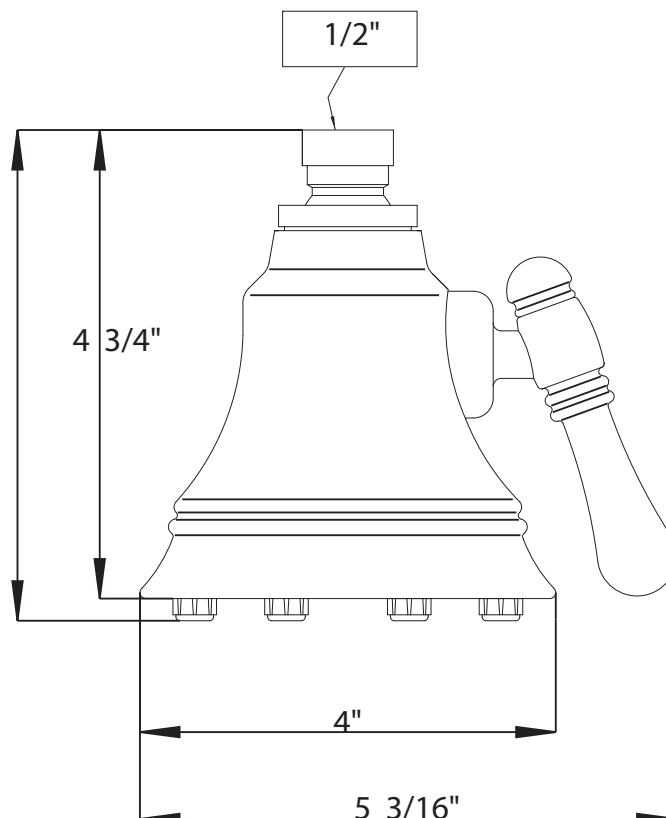

WARRANTY

- Two Years on Manufacturer Defects*
- No warranty on Tuscan Brass finish (TCB)