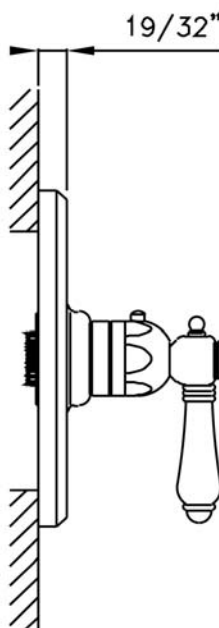

ROHL

Authentic Luxury for Kitchen and Bath®

www.rohlhome.com

Trim Only for Therm/Non-Volume Controlled Valve

ROHL Country Bath Collection

A4914LM (Metal Lever)

A4914XM (Cross Handle)

A4914LP (Porcelain Lever)

A4914LH (Hex Metal Lever)

A4914LC (Swarovski® Crystal Lever)

A4914XC (Swarovski® Crystal Cross Handle)

FEATURES

- Trimplate, and temperature control for the A4913BO Rough
- All brass trimplate, escutcheons and handle
- Temperature control includes pre-set safety stop with override
- Comes with C7913SET extension kit
- **Must order A4913BO or R1085BO rough valve to complete**

COLORS/FINISHES

- Polished Chrome
- Polished Nickel
- Satin Nickel
- Tuscan Brass
- Inca Brass
- Old Iron*

*Old Iron finish only available for A4914LM and A4914XM

WARRANTY

- Limited Lifetime*
- No Warranty on Tuscan Brass Finish (TCB)