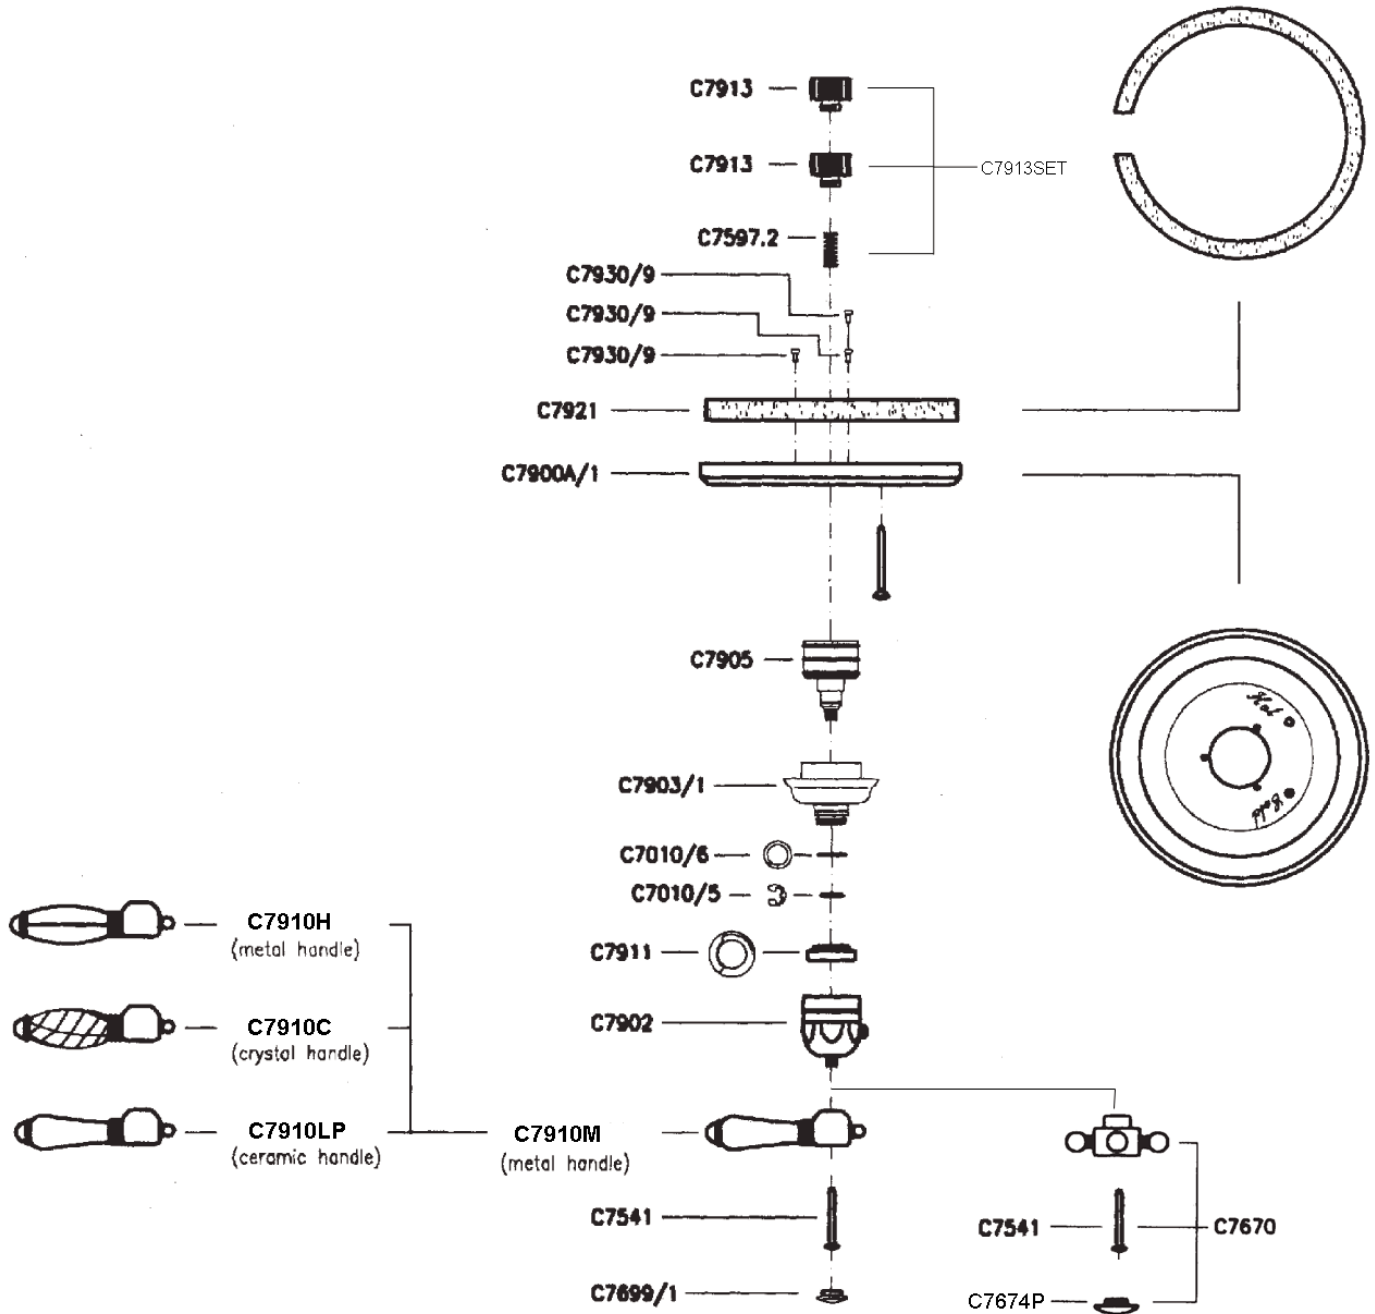

- Trimplate, and temperature control for the A4913BO Rough
- All brass trimplate, escutcheons and handle
- Temperature control includes pre-set safety stop with override
- Comes with C7913SET extension kit
- **Must order A4913BO or R1085BO rough valve to complete**

A4914LM & A4914LP

A4914XM

A4914LH

A4914XC

A4914LC

A4914 Spare Parts

ROHL Country 8-Jet Adjustable Showerhead

ROHL Shower Collection

WI0123

FEATURES

- Traditional design
- All brass shower body
- 8 adjustable anti-calcium spray nozzles
- Fully adjustable water jets that produce everything from a high pressure spray to a soft cascading stream
- 1/2" female swivel connection
- Restricted to 2.5 GPM

ROHL Country Bath Collection

- A4912LM(Finish)TO** (Metal Lever)
- A4912XM(Finish)TO** (Cross Handle)
- A4912LP(Finish)TO** (Porcelain Lever)
- A4912LH(Finish)TO** (Hex Metal Lever)
- A4912LC(Finish)TO** (Swarovski® Crystal Lever)
- A4912XC(Finish)TO** (Swarovski® Crystal Cross Handle)