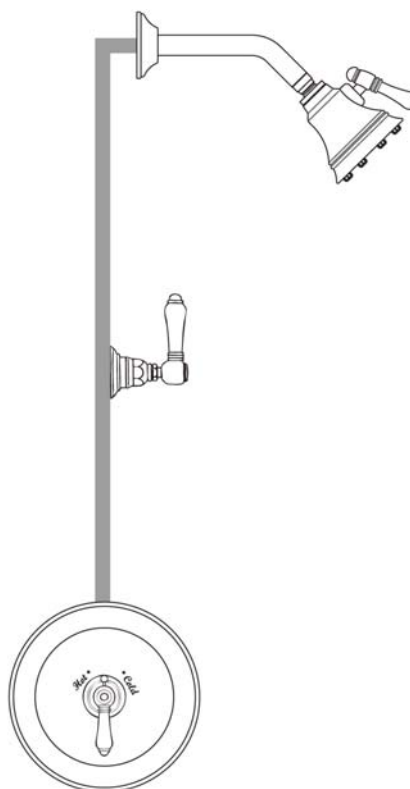

WARRANTY

- See individual component specs for warranty