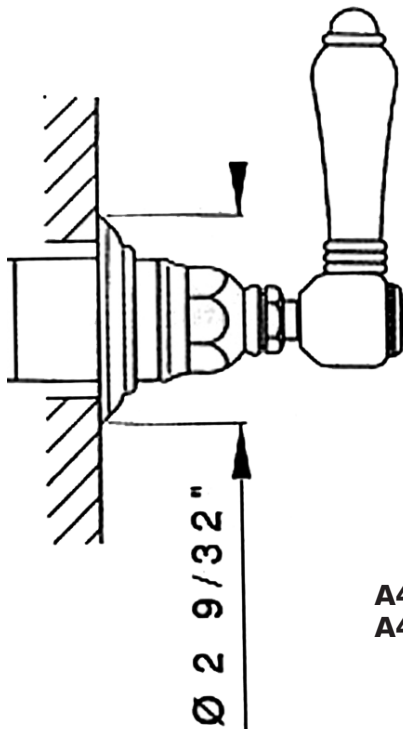

A4912LM & A4912LP