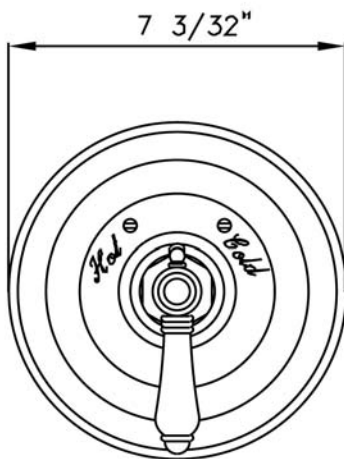

A4914LM & A4914LP