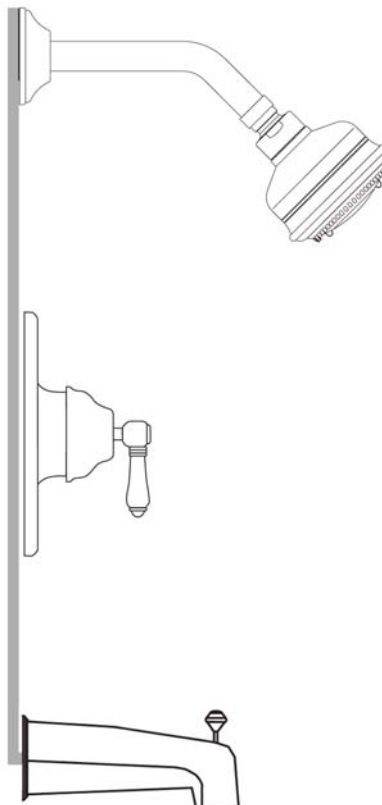

WARRANTY

- See individual component specs for warranty