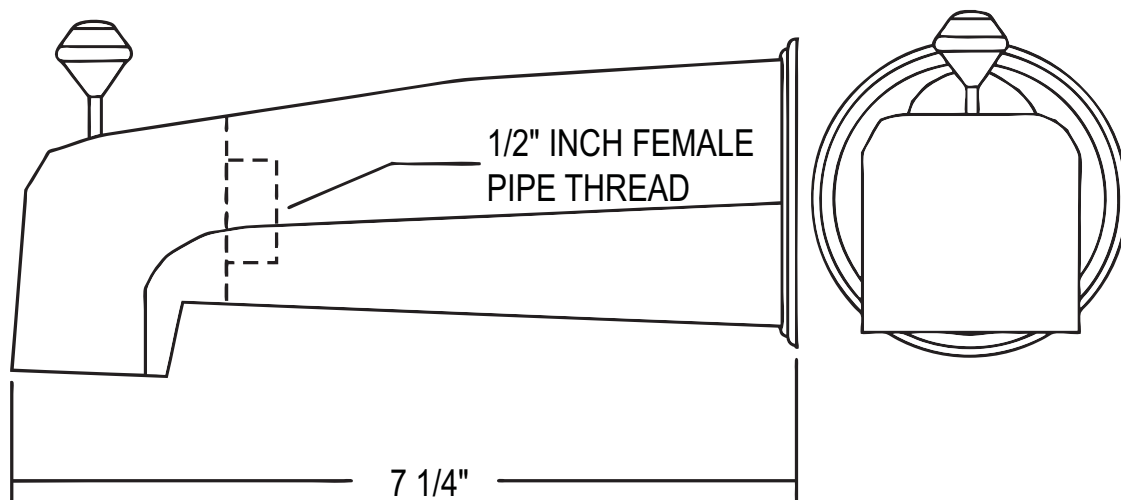

WARRANTY

- Two years on manufacturer defects*
- No warranty on Tuscan Brass finish