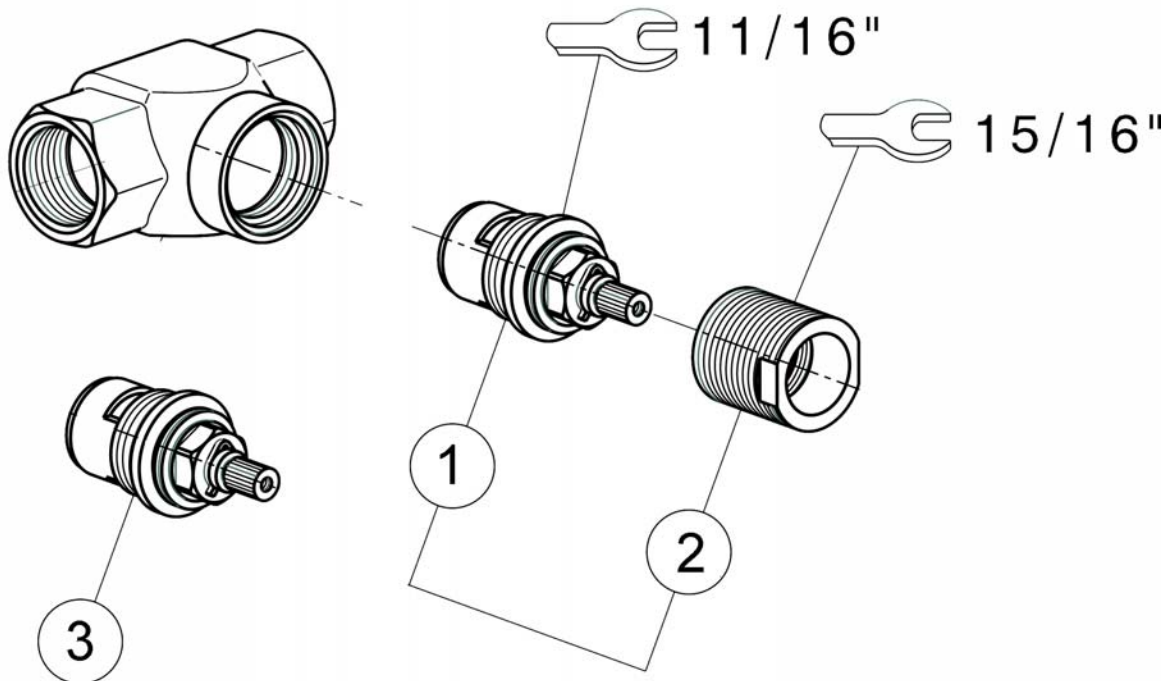

3/4" Wall Volume Control Rough Only

Rohl Modern & ROHL Cisal Bath

ZA33BO

FEATURES

- 1/4 turn ceramic disc control
- 3/4" inlet and outlet
- Trim adapter included
- Min install depth: 5/16" from front of valve
- Max install depth: 1 3/6" from front of valve
- Not suitable for deck installations
- To complete must order AC31, BA31, WA30, or WA31 trim set

COLORS/FINISHES

Rough only

WARRANTY

- Limited lifetime

ZA33BO Spare Parts

- 1 - **ZZ93665**
(Standard Counterclockwise Opening Cartridge)
- 2 - **ZZ92682**
- 3 - **ZZ93822**
(Clockwise Opening Cartridge - Sold Separately)