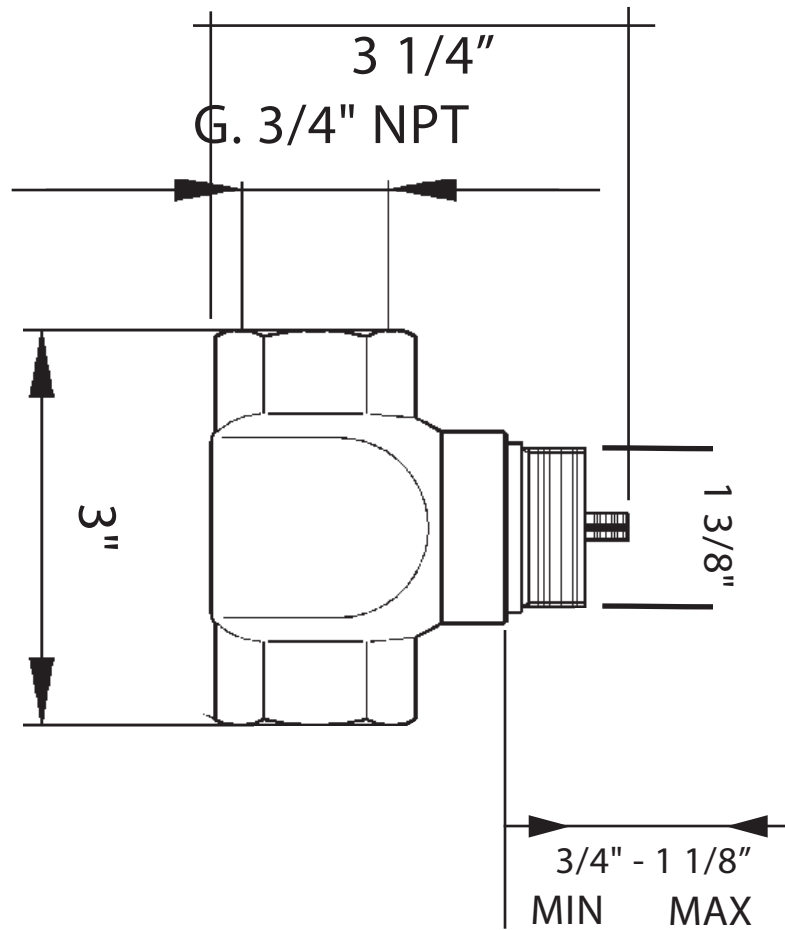

3/4" Wall Volume Control Rough Only

Rohl Modern & ROHL Cisal Bath

ZA33BO

FEATURES

- 1/4 turn ceramic disc control
- 3/4" inlet and outlet
- Trim adapter included
- Min install depth: 5/16" from front of valve
- Max install depth: 1 3/6" from front of valve
- Not suitable for deck installations
- To complete must order AC31, BA31, WA30, or WA31 trim set

COLORS/FINISHES

Rough only

WARRANTY

- Limited lifetime

ZA33BO Spare Parts

- 1 - **ZZ93665**
(Standard Counterclockwise Opening Cartridge)
- 2 - **ZZ92682**
- 3 - **ZZ93822**
(Clockwise Opening Cartridge - Sold Separately)