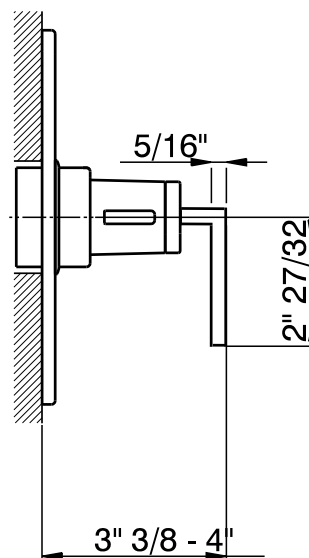

WAVE Thermostatic Temperature Control Valve —Trim Only

ROHL Modern

WA190L-(Finish)/TO

FEATURES

- Trim plate, escutcheon, and handle to thermostatic valve
- Integrated preset temperature stop
- Metal lever handle only
- 7 7/8" diameter trim plate
- Polished Nickel not available
- To complete package:
  order HY19BO rough

COLORS/FINISHES

- Polished Chrome
- Satin Nickel

WARRANTY

- Limited Lifetime