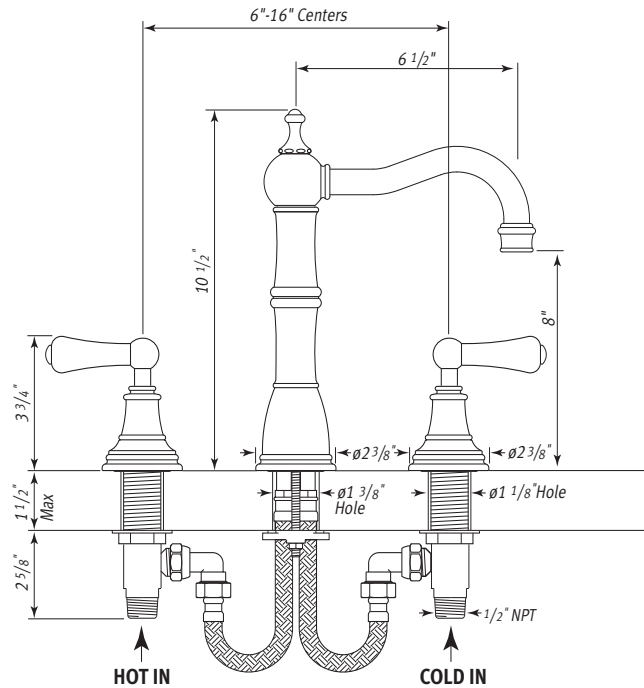

WARRANTY

- Limited Lifetime

* For CA/VT, place a "-2" at end of model number for code compliant product. (Example A3608LMAPC-2)

Consult your local ROHL showroom for additional information and specifications. For complete warranty details and a list of showrooms, go to www.rohlhome.com.