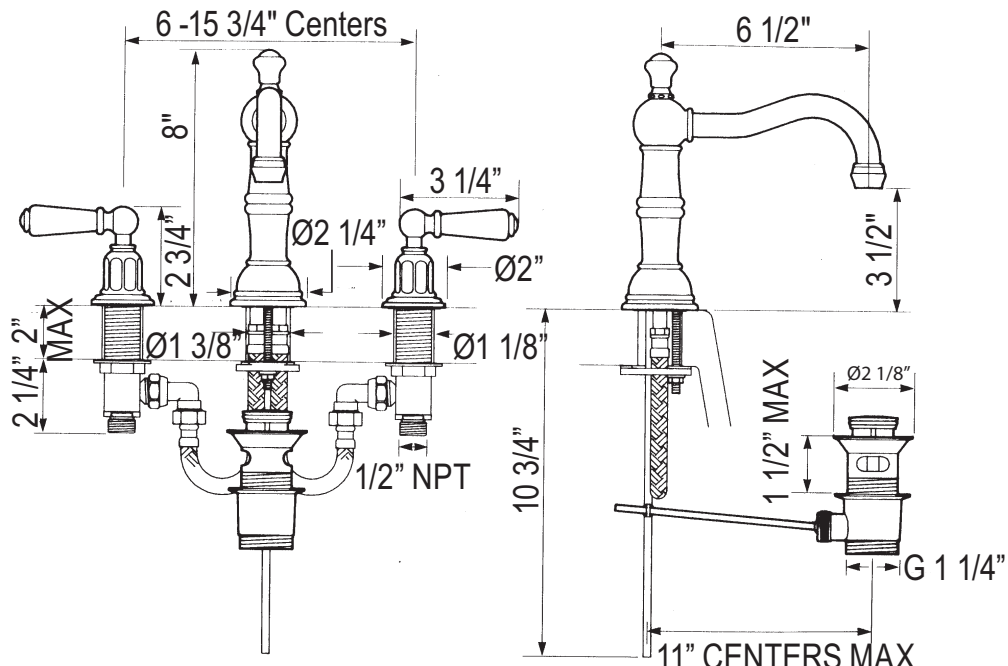

Three Hole Country Spout Widespread Lavatory Faucet with Lever Handles

ROHL Perrin & Rowe® Bath

U.3720L*

FEATURES

- Swivel spout
- Spout, valve housing, and pop-up made from solid brass
- 2 x 1 1/8" hole cutouts, 1 x 1 3/8" hole cutout
- 1/4-turn ceramic disc valves
- Unique handle fixing clip, engineered to increase the life of the valve
- 1/2" NPT connections
- Includes both porcelain and metal lever inserts

COLORS/FINISHES

- Polished Chrome
- Polished Nickel
- Satin Nickel
- Inca Brass
- English Bronze

WARRANTY

- Limited Lifetime

* For CA/VT, place a "-2" at end of model number for code compliant product. (Example A3608LMAPC-2)