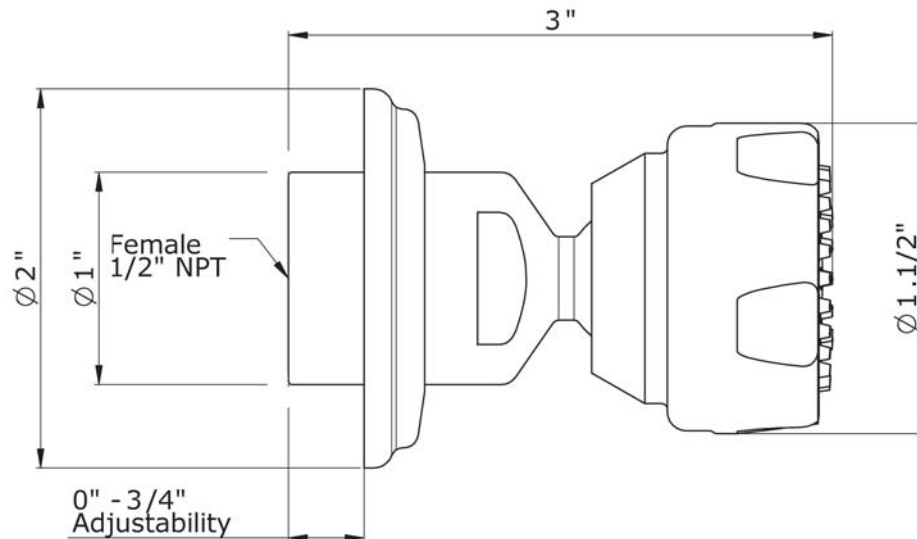

WARRANTY

- Limited Lifetime