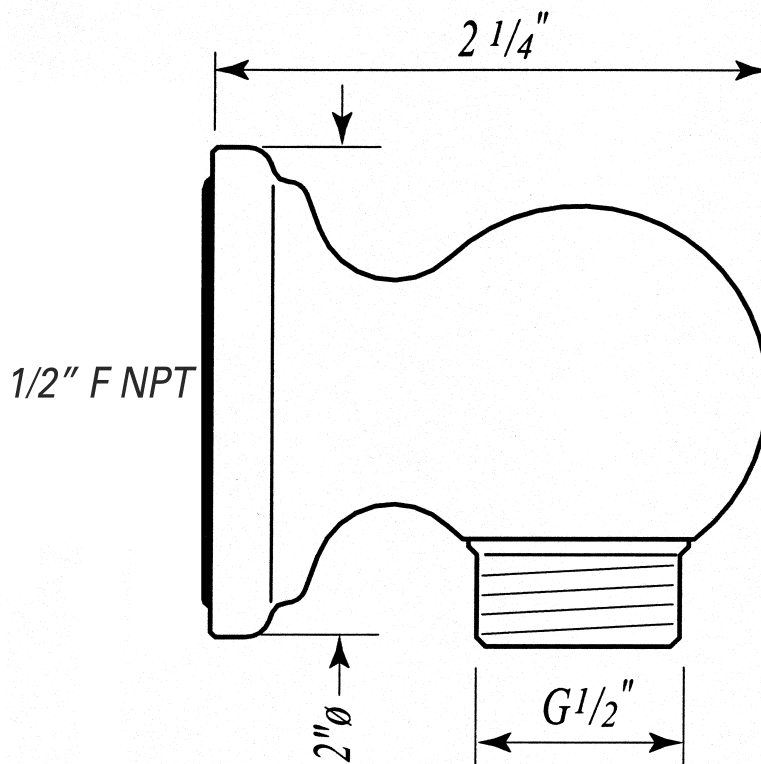

FEATURES

- Single function spray pattern
- 1/2" female NPT connections
- Constructed of solid brass
- 45° swivel directional control
- 1.8 GPM @ 45 PSI
- **Upon installation, two or more body sprays need to be installed in a loop to ensure equal pressure**

COLORS/FINISHES

- Polished Chrome
- Polished Nickel
- Satin Nickel
- Inca Brass
- English Bronze

WARRANTY

- Limited Lifetime

Wall Outlet for Handshower

ROHL Perrin & Rowe Bath

U.5546

FEATURES

- Solid Brass
- Use with shower hose/handshower
- 1/2" female NPT inlet

COLORS/FINISHES

- Polished Chrome
- Polished Nickel
- Satin Nickel
- Inca Brass
- English Bronze

WARRANTY

- Limited Lifetime

24" Sliding Rail

ROHL Perrin & Rowe Bath

U.5540

FEATURES

- Solid Brass
- Adjustable Sliding rail with lever handle
- Handshower holder adjustable $\pm 45^\circ$
- 23 5/8" centers
- Use with Perrin & Rowe hoses only

COLORS/FINISHES