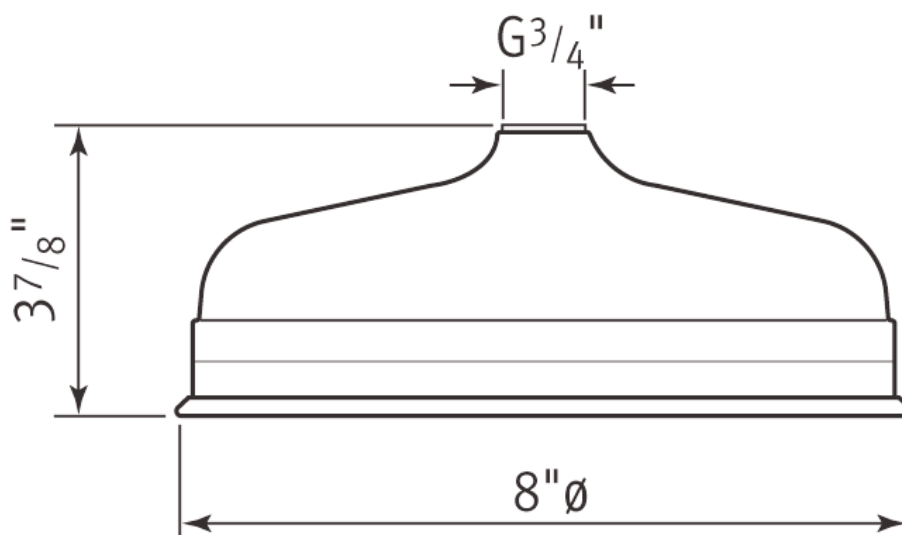

WARRANTY

- Two years on manufacturer defects