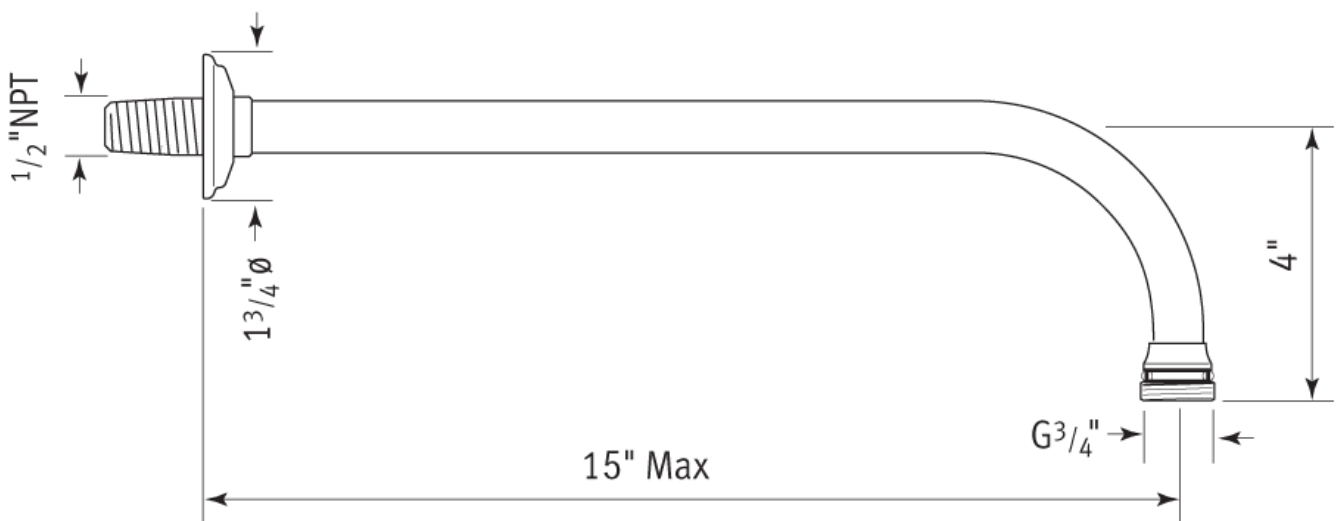

Perrin & Rowe® Georgian Era Shower Package

ROHL Perrin & Rowe® Bath

U.KIT67LS (Lever Handles)

U.KIT67X (Cross Handles)

FEATURES

- Shower package components:
 - U.5785LS/TO or U.5786X/TO - Thermostatic Trim
 - U.5384 - 15" Shower Arm
 - U.5205 - 8" Showerhead
 - U.3774LSP/TO or U.3775X/TO - Volume Control Trim (3 pieces)
 - U.5570 - Body Spray (3 pieces)
 - U.5546 - Wall Outlet for Hose
 - U.5540 - Slide Rail
 - U.5387LS - Handshower and Hose
- **To complete package, rough valves must be ordered separately:**
 - **U.5585BO** - Thermostatic Rough
 - **U.3240R** - Volume Control Rough (3 pieces)

- Polished Chrome
- Polished Nickel
- Satin Nickel
- English Bronze
- Inca Brass

WARRANTY

- Limited Lifetime

U.5785LS/TO Spare Parts

15" Reach Wall Mounted Shower Arm

ROHL Perrin & Rowe Bath

U.5384

FEATURES

WARRANTY

- Limited Lifetime

U.5384 Spare Parts

8" Showerhead

ROHL Perrin & Rowe® Bath

U.5205

FEATURES

- Large 8" diameter faceplate
- Single function rain spray pattern
- Body constructed of brass
- 3/4" NPSM connection