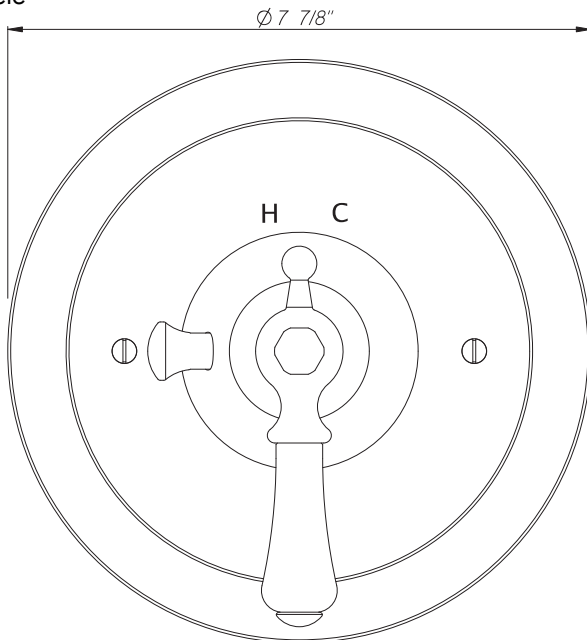

Perrin & Rowe® Georgian Era Shower Package

ROHL Perrin & Rowe® Bath

U.KIT67LS (Lever Handles)

U.KIT67X (Cross Handles)

FEATURES

- Shower package components:
 - U.5785LS/TO or U.5786X/TO - Thermostatic Trim
 - U.5384 - 15" Shower Arm
 - U.5205 - 8" Showerhead
 - U.3774LSP/TO or U.3775X/TO - Volume Control Trim (3 pieces)
 - U.5570 - Body Spray (3 pieces)
 - U.5546 - Wall Outlet for Hose
 - U.5540 - Slide Rail
 - U.5387LS - Handshower and Hose
- **To complete package, rough valves must be ordered separately:**
 - **U.5585BO** - Thermostatic Rough
 - **U.3240R** - Volume Control Rough (3 pieces)

ROHL Perrin & Rowe® Bath

U.5785LS-(finish)/TO

FEATURES

- Round plate and temperature control for U.5585BO concealed thermostatic valve
- Metal Lever handle design
- Must order U.5585BO rough to complete

COLORS/FINISHES

- Polished Chrome
- Polished Nickel
- Satin Nickel
- English Bronze
- Inca Brass

WARRANTY

- Limited Lifetime

U.5785LS/TO Spare Parts

15" Reach Wall Mounted Shower Arm

ROHL Perrin & Rowe Bath

U.5384

FEATURES

WARRANTY

- Limited Lifetime

U.5384 Spare Parts

8" Showerhead

ROHL Perrin & Rowe® Bath

U.5205

FEATURES

- Large 8" diameter faceplate
- Single function rain spray pattern
- Body constructed of brass
- 3/4" NPSM connection