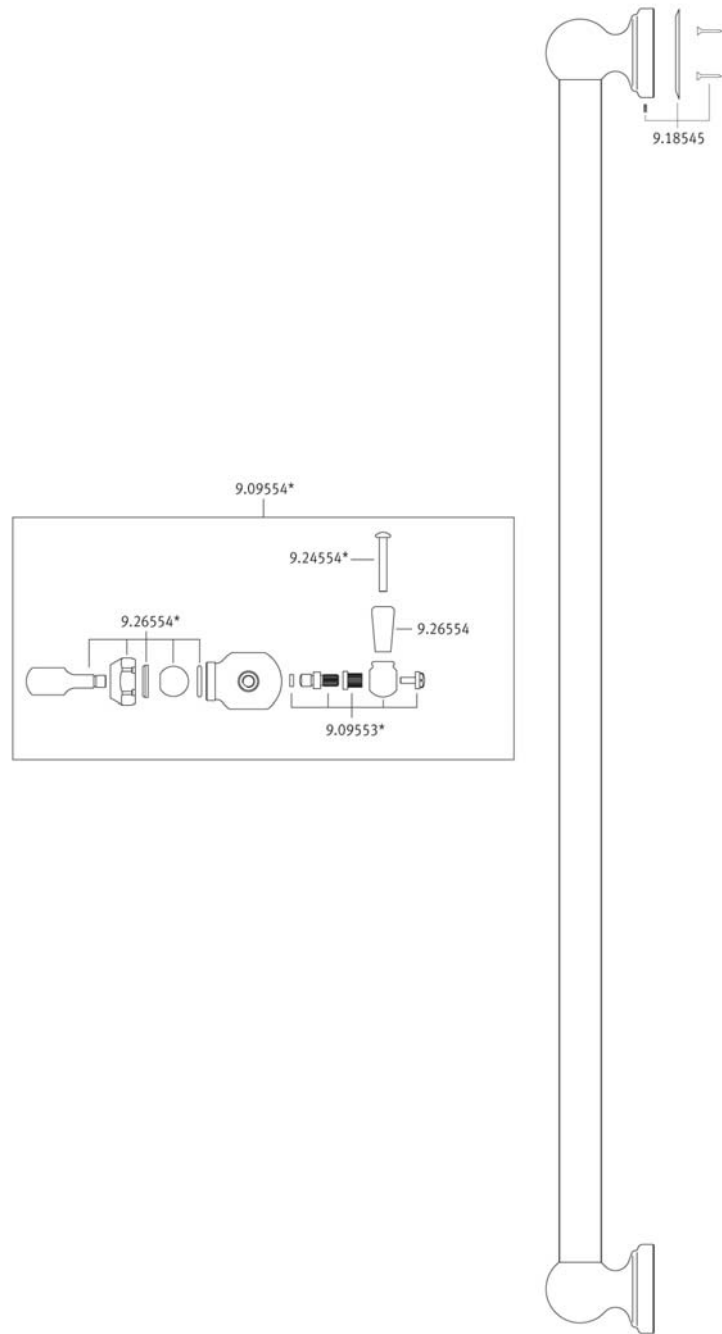

- Solid Brass
- Use with shower hose/handshower
- 1/2" female NPT inlet

COLORS/FINISHES

- Polished Chrome
- Polished Nickel
- Satin Nickel
- Inca Brass
- English Bronze

WARRANTY

- Limited Lifetime

24" Sliding Rail

ROHL Perrin & Rowe Bath

U.5540

FEATURES

- Solid Brass
- Adjustable Sliding rail with lever handle
- Handshower holder adjustable $\pm 45^\circ$
- 23 5/8" centers
- Use with Perrin & Rowe hoses only

COLORS/FINISHES

- Polished Chrome
- Polished Nickel
- Satin Nickel
- Inca Brass
- English Bronze

WARRANTY

- Limited Lifetime

U.5540 Spare Parts

Inclined Handshower and Hose

ROHL Perrin & Rowe Bath

U.5387 (Porcelain Handshower) U.5387LS (Metal Handshower)

FEATURES

- Hose is 1/2" F NPSM connection
- 60" hose
- Includes handshower, hose and deck escutcheon assembly

COLORS/FINISHES

- Polished Chrome
- Polished Nickel
- Satin Nickel
- Inca Brass
- English Bronze