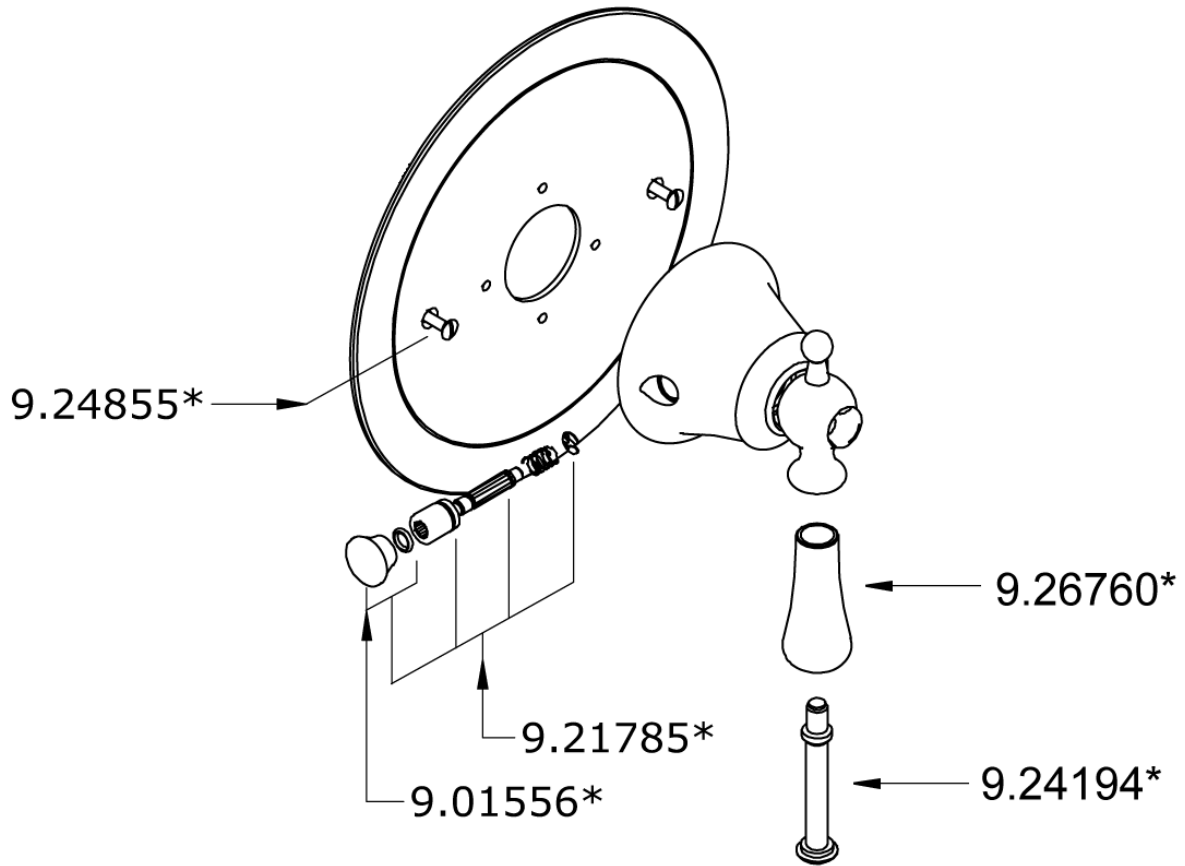

Perrin & Rowe® Georgian Era Shower Package

ROHL Perrin & Rowe® Bath

U.KIT67LS (Lever Handles)

U.KIT67X (Cross Handles)

FEATURES

- Shower package components:
 - U.5785LS/TO or U.5786X/TO - Thermostatic Trim
 - U.5384 - 15" Shower Arm
 - U.5205 - 8" Showerhead
 - U.3774LSP/TO or U.3775X/TO - Volume Control Trim (3 pieces)
 - U.5570 - Body Spray (3 pieces)
 - U.5546 - Wall Outlet for Hose
 - U.5540 - Slide Rail
 - U.5387LS - Handshower and Hose
- **To complete package, rough valves must be ordered separately:**
 - **U.5585BO** - Thermostatic Rough
 - **U.3240R** - Volume Control Rough (3 pieces)

ROHL Perrin & Rowe® Bath

U.5785LS-(finish)/TO

FEATURES

- Round plate and temperature control for U.5585BO concealed thermostatic valve
- Metal Lever handle design
- Must order U.5585BO rough to complete

COLORS/FINISHES

- Polished Chrome
- Polished Nickel
- Satin Nickel
- English Bronze
- Inca Brass

WARRANTY

- Limited Lifetime

U.5785LS/TO Spare Parts

15" Reach Wall Mounted Shower Arm

ROHL Perrin & Rowe Bath

U.5384

FEATURES

WARRANTY

- Limited Lifetime

U.5384 Spare Parts

8" Showerhead

ROHL Perrin & Rowe® Bath

U.5205

FEATURES

- Large 8" diameter faceplate
- Single function rain spray pattern
- Body constructed of brass
- 3/4" NPSM connection