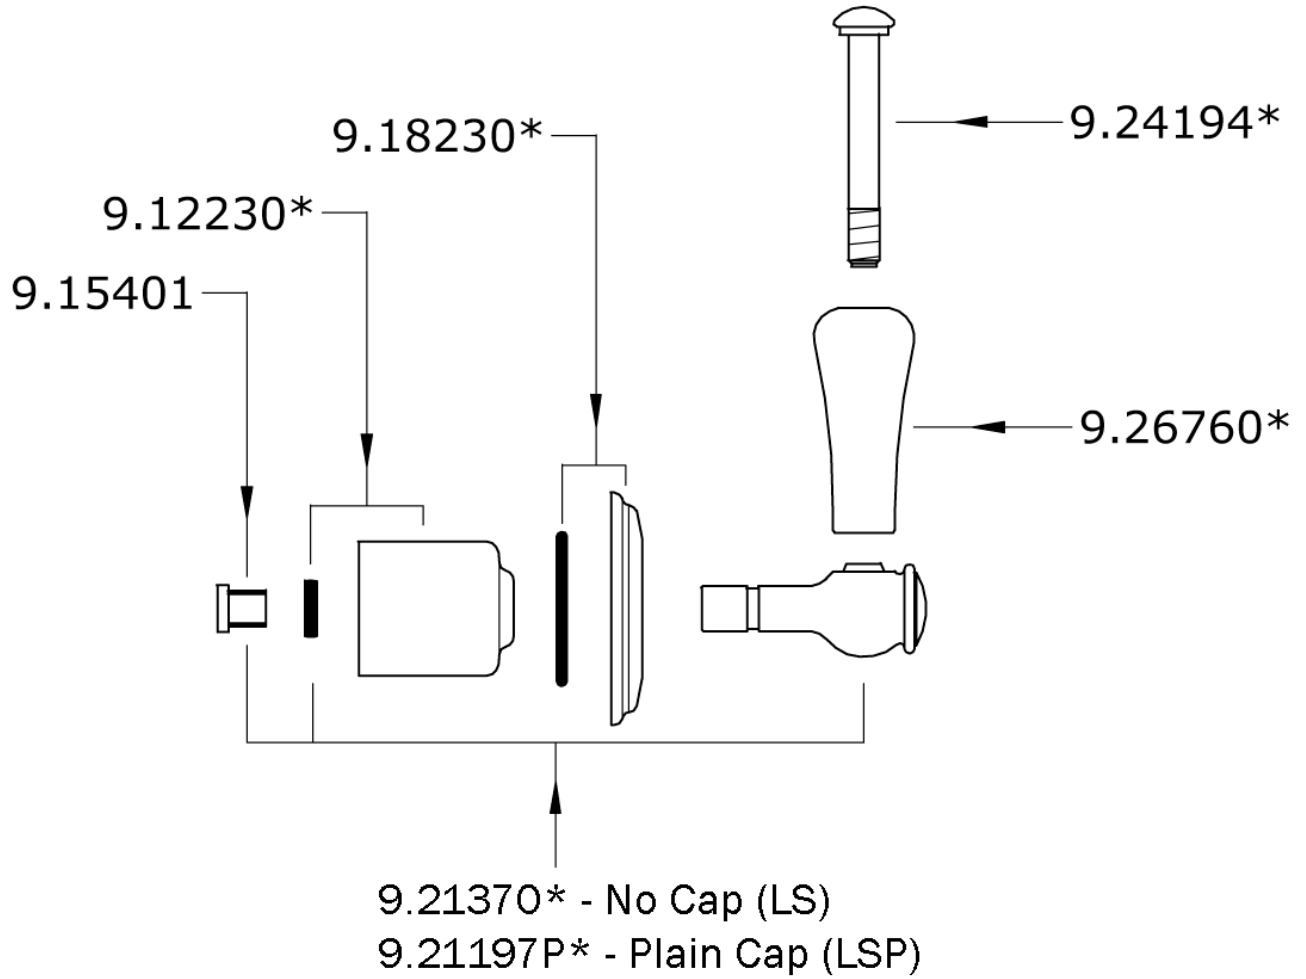

U.3774 Spare Parts