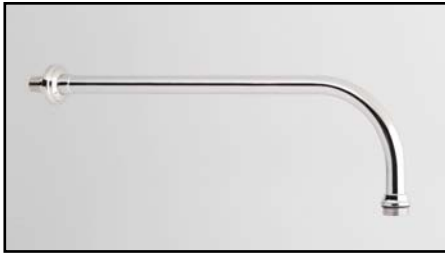

COLORS/FINISHES

- Polished Chrome
- Polished Nickel
- Satin Nickel
- English Bronze
- Inca Brass

WARRANTY

- See individual component specs for warranty

Georgian Era Concealed Thermostatic Trim Set Round Face Plate & Metal Lever Handle

ROHL Perrin & Rowe® Bath

U.5785LS-(finish)/TO

FEATURES

- Round plate and temperature control for U.5585BO concealed thermostatic valve
- Metal Lever handle design
- Must order U.5585BO rough to complete

COLORS/FINISHES

- Polished Chrome
- Polished Nickel
- Satin Nickel
- English Bronze
- Inca Brass

WARRANTY

- Limited Lifetime

U.5785LS/TO Spare Parts

15" Reach Wall Mounted Shower Arm

ROHL Perrin & Rowe Bath

U.5384

FEATURES

WARRANTY

- Limited Lifetime

U.5384 Spare Parts

8" Showerhead

ROHL Perrin & Rowe® Bath

U.5205

FEATURES

- Large 8" diameter faceplate
- Single function rain spray pattern
- Body constructed of brass
- 3/4" NPSM connection