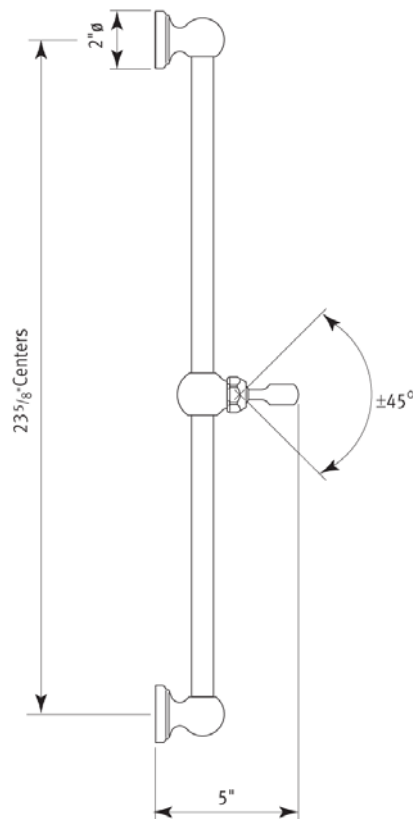

- Solid Brass
- Use with shower hose/handshower
- 1/2" female NPT inlet

COLORS/FINISHES

- Polished Chrome
- Polished Nickel
- Satin Nickel
- Inca Brass
- English Bronze

WARRANTY

- Limited Lifetime

24" Sliding Rail

ROHL Perrin & Rowe Bath

U.5540

FEATURES

- Solid Brass
- Adjustable Sliding rail with lever handle
- Handshower holder adjustable $\pm 45^\circ$
- 23 5/8" centers
- Use with Perrin & Rowe hoses only

COLORS/FINISHES

- Polished Chrome
- Polished Nickel
- Satin Nickel
- Inca Brass
- English Bronze

WARRANTY

- Limited Lifetime

U.5540 Spare Parts

Inclined Handshower and Hose

ROHL Perrin & Rowe Bath

U.5387 (Porcelain Handshower) U.5387LS (Metal Handshower)

FEATURES

- Hose is 1/2" F NPSM connection
- 60" hose
- Includes handshower, hose and deck escutcheon assembly

COLORS/FINISHES

- Polished Chrome
- Polished Nickel
- Satin Nickel
- Inca Brass
- English Bronze