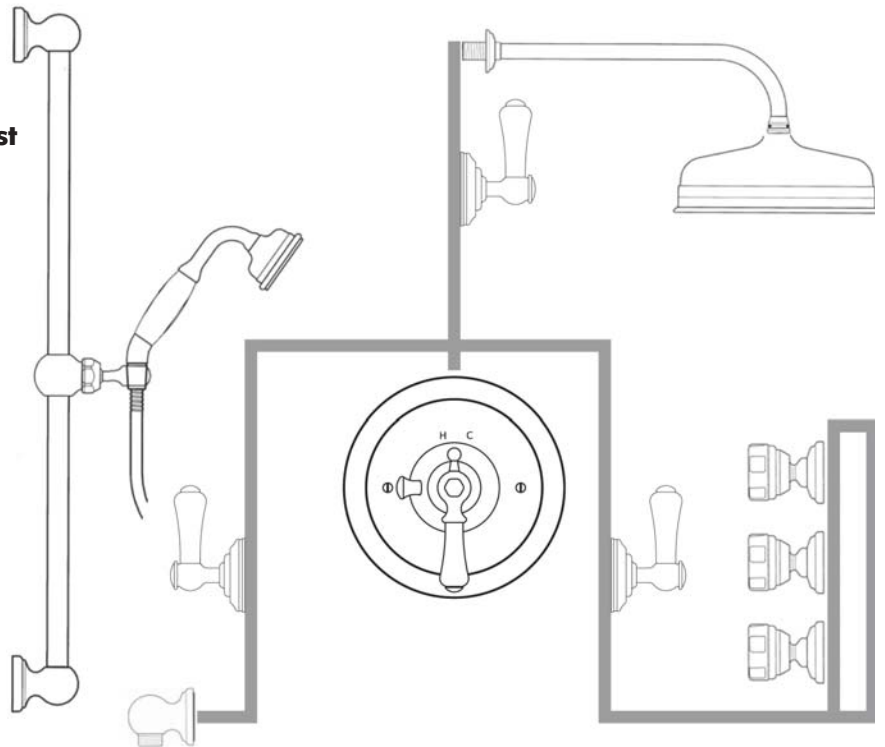

WARRANTY

- See individual component specs for warranty