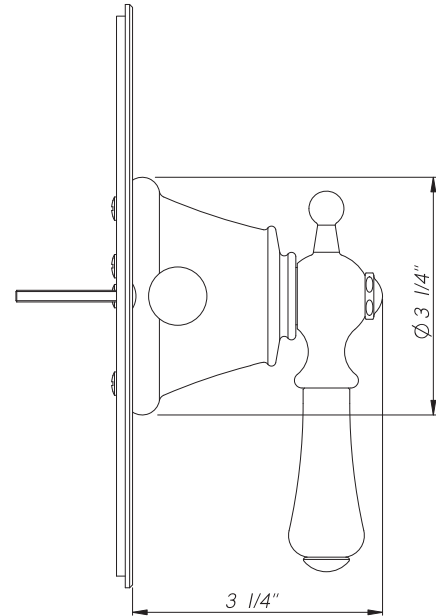

Perrin & Rowe® Georgian Era Shower Package

ROHL Perrin & Rowe® Bath

U.KIT67LS (Lever Handles)

U.KIT67X (Cross Handles)

FEATURES

- Shower package components:
 - U.5785LS/TO or U.5786X/TO - Thermostatic Trim
 - U.5384 - 15" Shower Arm
 - U.5205 - 8" Showerhead
 - U.3774LSP/TO or U.3775X/TO - Volume Control Trim (3 pieces)
 - U.5570 - Body Spray (3 pieces)
 - U.5546 - Wall Outlet for Hose
 - U.5540 - Slide Rail
 - U.5387LS - Handshower and Hose
- **To complete package, rough valves must be ordered separately:**
 - **U.5585BO** - Thermostatic Rough
 - **U.3240R** - Volume Control Rough (3 pieces)

ROHL Perrin & Rowe® Bath

U.5785LS-(finish)/TO

FEATURES

- Round plate and temperature control for U.5585BO concealed thermostatic valve
- Metal Lever handle design
- Must order U.5585BO rough to complete

COLORS/FINISHES

- Polished Chrome
- Polished Nickel
- Satin Nickel
- English Bronze
- Inca Brass

WARRANTY

- Limited Lifetime

U.5785LS/TO Spare Parts

15" Reach Wall Mounted Shower Arm

ROHL Perrin & Rowe Bath

U.5384

FEATURES

WARRANTY

- Limited Lifetime

U.5384 Spare Parts

8" Showerhead

ROHL Perrin & Rowe® Bath

U.5205

FEATURES

- Large 8" diameter faceplate
- Single function rain spray pattern
- Body constructed of brass
- 3/4" NPSM connection