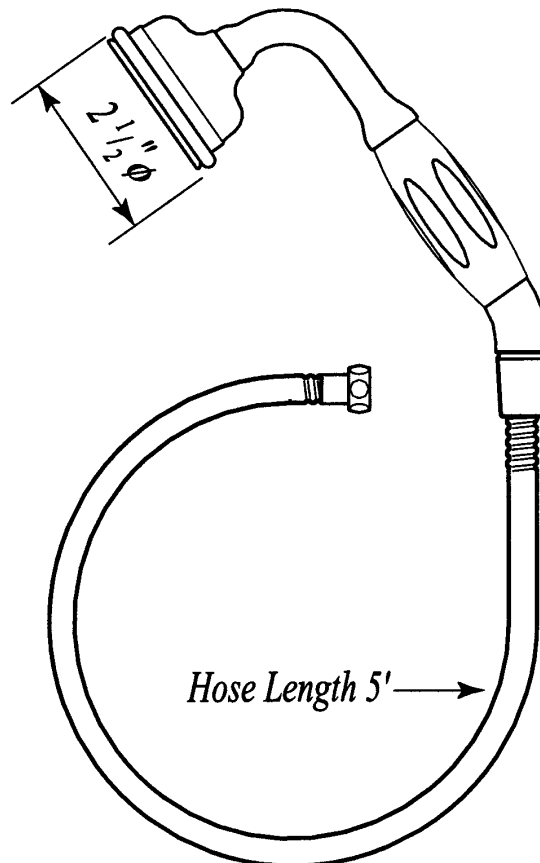

WARRANTY

- 2 Years on Manufacturer Defect