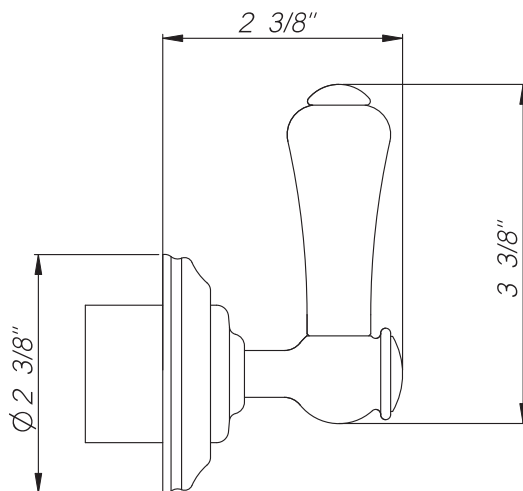

GEORGIAN ERA 3/4" CONCEALED WALL VALVE TRIM

ROHL Perrin & Rowe® Bath

U.3774LSP/TO (Metal Lever with Porcelain Caps)

U.3774LS/TO (All Metal Lever)

FEATURES

- Trim only
- No temperature indicator
- Must order U.3240R or R1040R rough to complete

FINISHES

- Polished Chrome
- Polished Nickel
- Satin Nickel
- Inca Brass
- English Bronze

WARRANTY

- Limited Lifetime

U.3774LSP