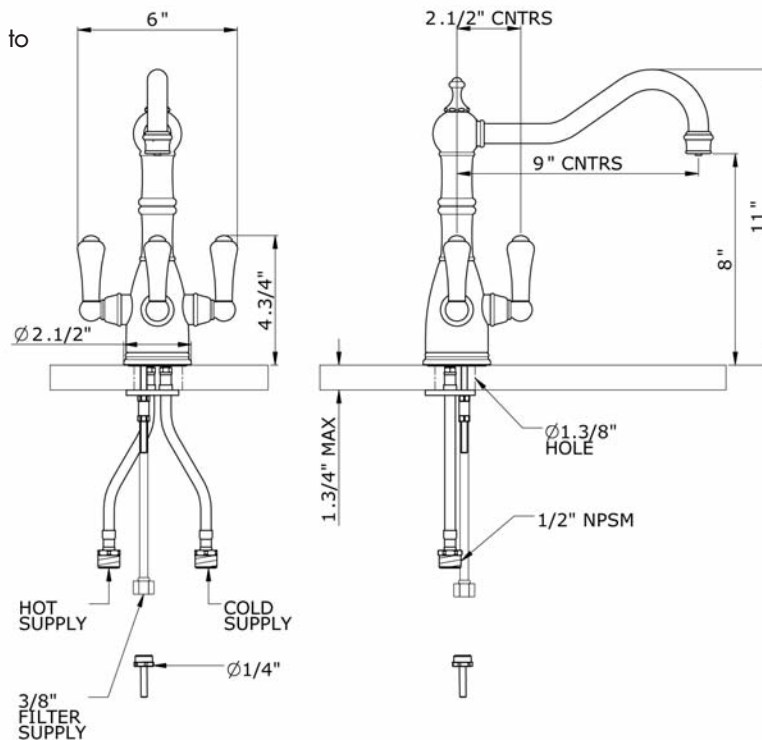

WARRANTY

- Limited Lifetime

* For CA/VT, place a "-2" at end of model number for code compliant product. (Example A3608LMAPC-2)

Consult your local ROHL showroom for additional information and specifications. For complete warranty details and a list of showrooms, go to www.rohlhome.com.