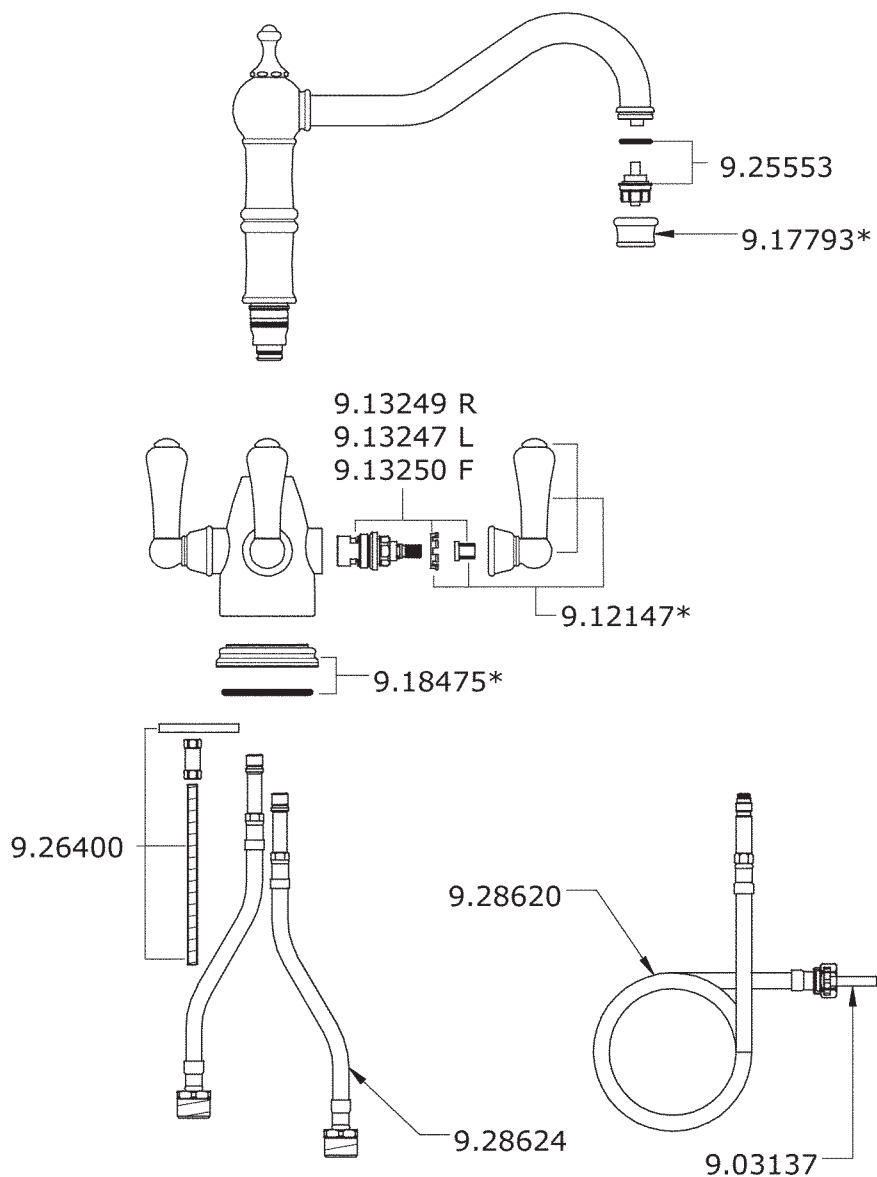

#### FEATURES

- Metal lever handles only
- Made from solid brass
- Ceramic 1/4-turn valves
- 1 3/4" max. installation depth on deck
- 11" spout height, 9" reach swivel spout
- Filter not included. Order U.1812 to complete system

#### WARRANTY

- Limited Lifetime

\* For CA/VT, place a "-2" at end of model number for code compliant product. (Example A3608LMAPC-2)

Consult your local ROHL showroom for additional information and specifications. For complete warranty details and a list of showrooms, go to [www.rohlhome.com](http://www.rohlhome.com).

## U.1475LS Spare Parts

\* Where indicated please specify color