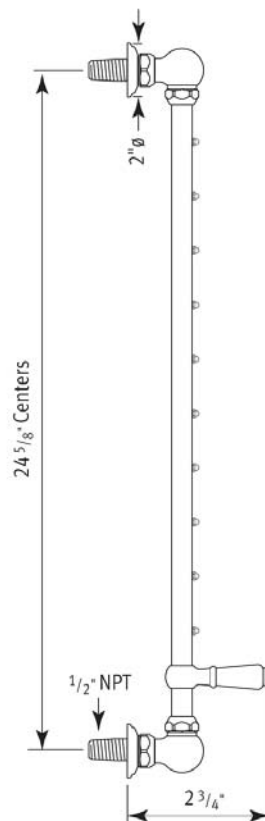

WARRANTY

- Limited Lifetime