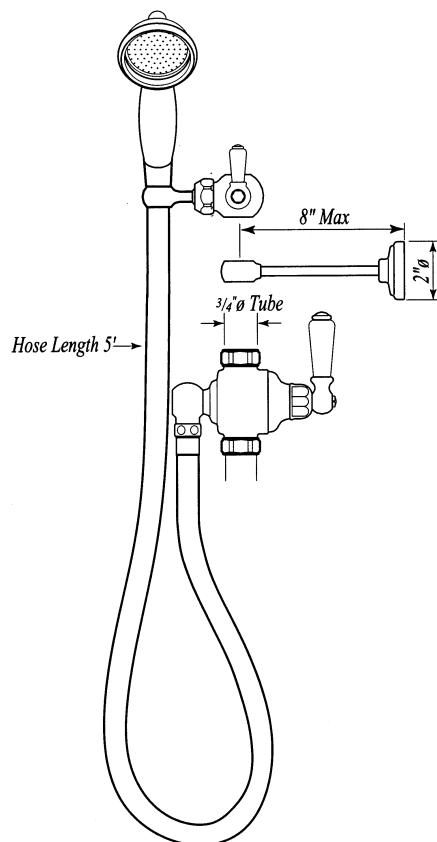

## Riser Diverter with Handshower, Hose, and Parking Bracket

ROHL Perrin & Rowe Bath

### U.5383 (Porcelain levers and Handshower) U.5383LS (Metal levers and handshower)

#### FEATURES

- For use with exposed thermostatic mixer, thermostatic outlet and riser
- 60" hose

## U.5383 Spare Parts