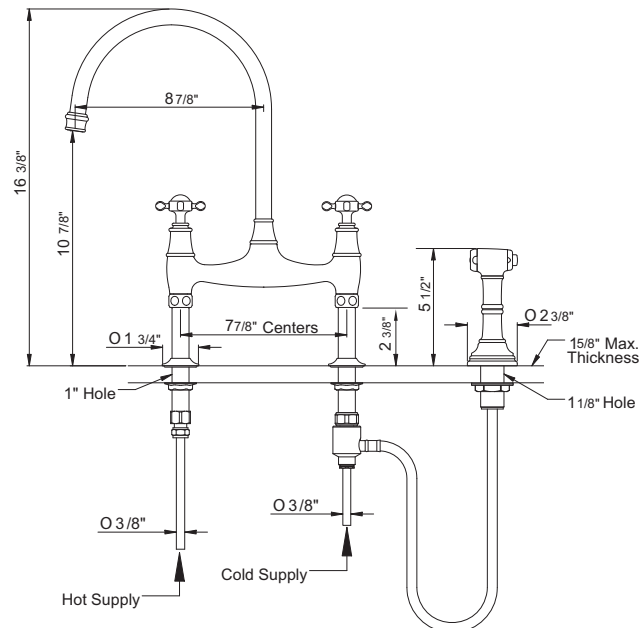

Bridge Faucet With Cross Handles and Sidespray

ROHL Perrin & Rowe Kitchen

U.4718X*

FEATURES

- Cross handles
- Brass construction
- 1" max cutout
- 3/8" compression connections
- Deck mounted only
- Unions included
- Hot and cold mix at the handspray
- Handspray is insulated
- 7 7/8" centers - offset unions not available
- Patented diverter system
- Includes straight unions U.6794

COLORS/FINISHES

- Polished Chrome
- Polished Nickel
- Satin Nickel
- Inca Brass
- English Bronze

WARRANTY

- Limited Lifetime

* For CA/VT, place a "-2" at end of model number for code compliant product. (Example A3608LMAPC-2)