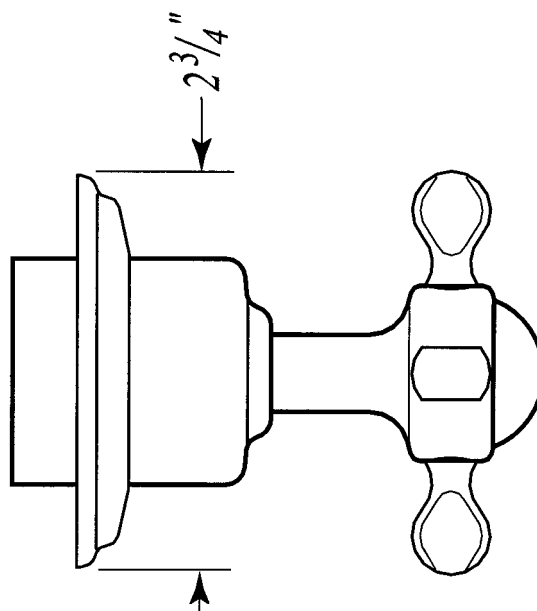

Wall Mounted Diverter Trim with Cross Handle

ROHL Perrin & Rowe Bath

U.5543X-(FINISH)/TO

FEATURES

- Trim Only
- Fits either the U.5542VO or the U.5562BO
- No temperature indicator
- **Must order U.5542VO or U.5562BO to complete**

COLORS/FINISHES

- Polished Chrome
- Polished Nickel
- Satin Nickel
- Inca Brass
- English Bronze

WARRANTY

- Limited Lifetime

U.5543X/TO Spare Parts