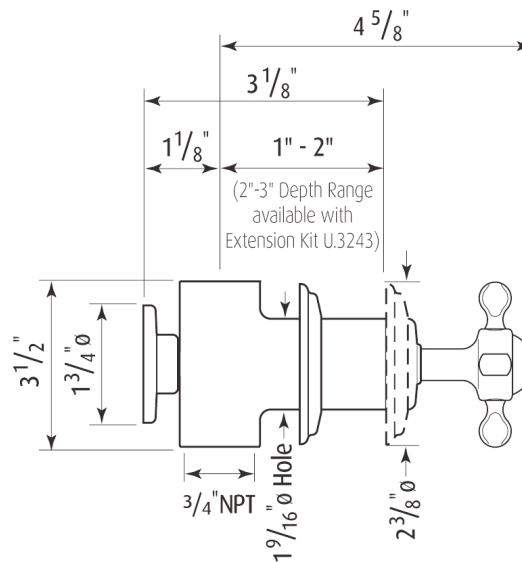

PAIR OF 3/4" CONCEALED WALL VALVES

ROHL Perrin & Rowe® Bath

U.3231X (Cross Handles)

FEATURES

- 1/4-turn ceramic disc valves
- 3/4" concealed wall valves
- Matching hot and cold valves
- Remote pressure balance valve available
- NOT for thermostatic systems
- 16-20 GPM

FINISHES

- Polished Chrome
- Polished Nickel
- Satin Nickel
- Inca Brass
- English Bronze

WARRANTY

- Limited Lifetime