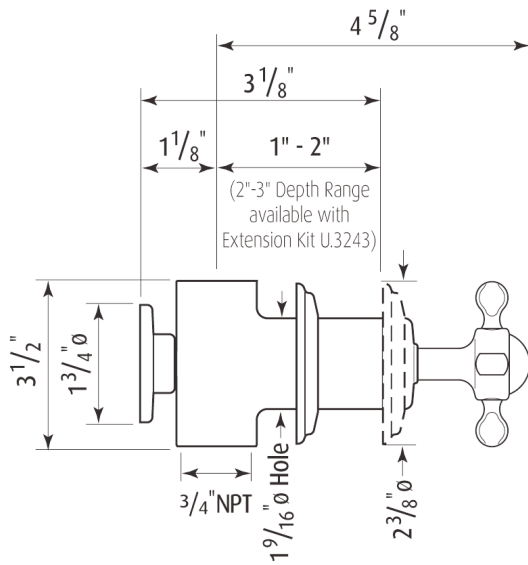

PAIR OF 3/4" CONCEALED WALL VALVES

ROHL Perrin & Rowe® Bath

U.3231X (Cross Handles)

FEATURES

- 1/4-turn ceramic disc valves
- 3/4" concealed wall valves
- Matching hot and cold valves
- Remote pressure balance valve available
- NOT for thermostatic systems
- 16-20 GPM

FINISHES

- Polished Chrome
- Polished Nickel
- Satin Nickel
- Inca Brass
- English Bronze

WARRANTY

- Limited Lifetime