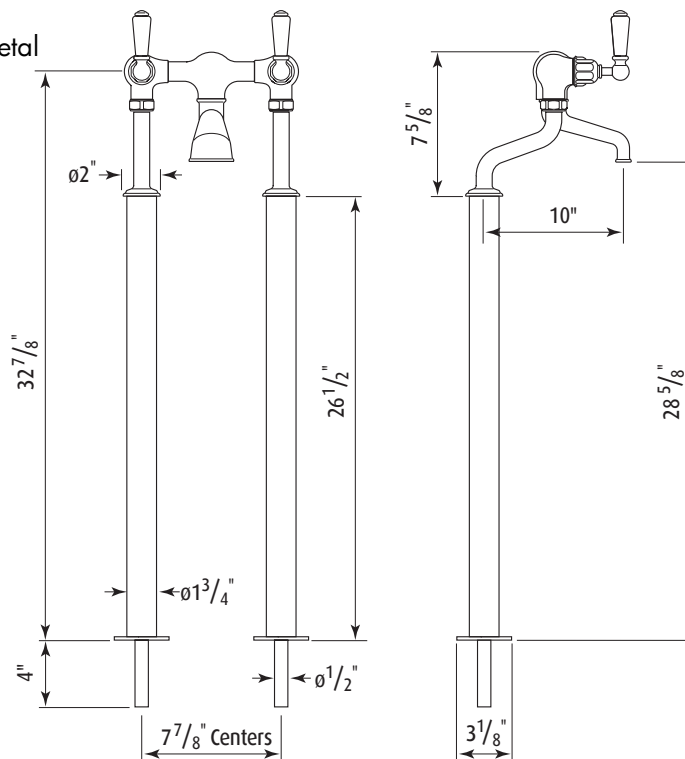

Exposed Floor Mount Tub Filler With Lever Handles

ROHL Perrin & Rowe Bath

U.3525L

FEATURES

- Spout, valve, and handles made from solid brass
- 1/4 turn ceramic disc valves
- Unique handle fixing clip, engineered to increase the life of the valve
- 3/4" inlets
- 19 GPM at 40 PSI
- Includes both porcelain and metal lever inserts

FINISHES

- Polished Chrome
- Polished Nickel
- Satin Nickel
- Inca Brass
- English Bronze

WARRANTY

- Limited Lifetime

U.3525L Spare Parts

9.24811*
(set of 4)