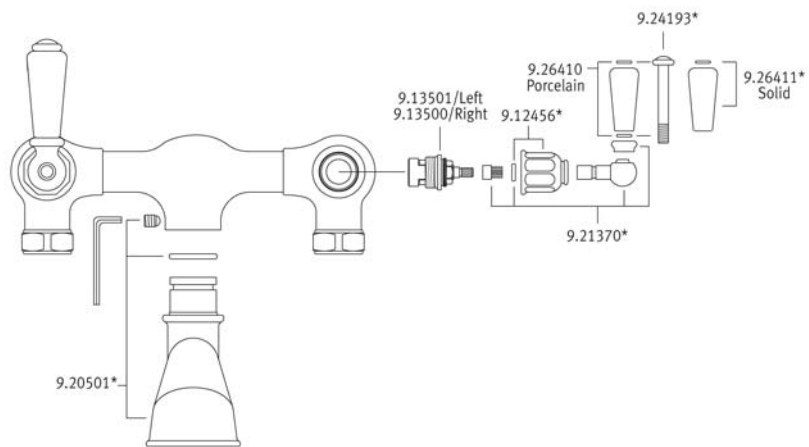

Exposed Floor Mount Tub Filler With Lever Handles

ROHL Perrin & Rowe Bath

U.3525L

FEATURES

- Spout, valve, and handles made from solid brass
- 1/4 turn ceramic disc valves
- Unique handle fixing clip, engineered to increase the life of the valve
- 3/4" inlets
- 19 GPM at 40 PSI
- Includes both porcelain and metal lever inserts

FINISHES

- Polished Chrome
- Polished Nickel
- Satin Nickel
- Inca Brass
- English Bronze

WARRANTY

- Limited Lifetime

U.3525L Spare Parts

9.24811*
(set of 4)