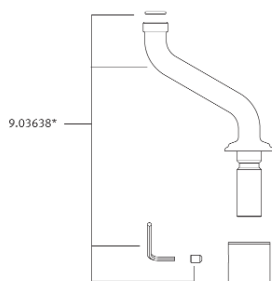

Exposed Floor Mount Tub Filler With Lever Handles

ROHL Perrin & Rowe Bath

U.3525L

FEATURES

- Spout, valve, and handles made from solid brass
- 1/4 turn ceramic disc valves
- Unique handle fixing clip, engineered to increase the life of the valve
- 3/4" inlets
- 19 GPM at 40 PSI
- Includes both porcelain and metal lever inserts

FINISHES

- Polished Chrome
- Polished Nickel
- Satin Nickel
- Inca Brass
- English Bronze

WARRANTY

- Limited Lifetime

U.3525L Spare Parts

9.24811*
(set of 4)