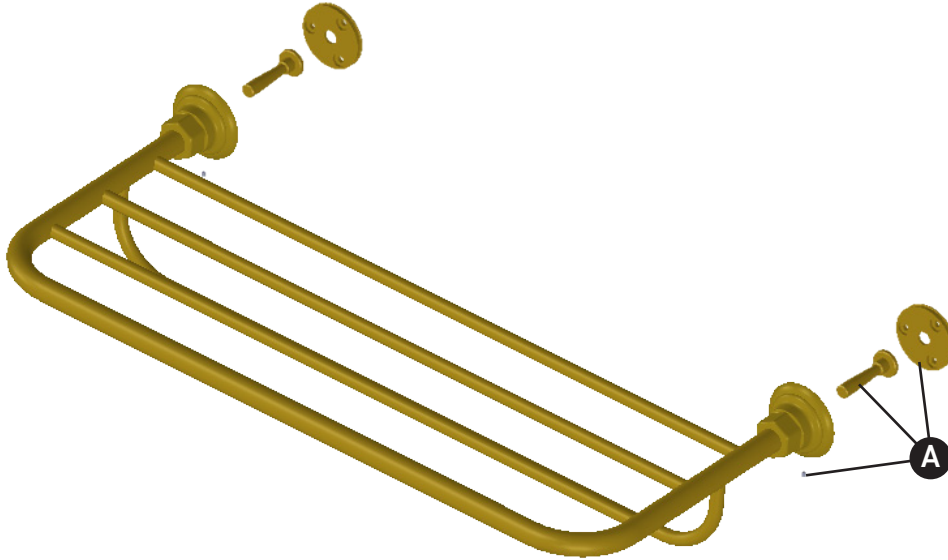

ORDER BY PART NUMBER

## ILLUSTRATED PARTS

### ROT10

Wall Mounted Towel Shelf

ID	Kit Number	Finish
A	JC10HRDWR	N/A

**\*Finish Determined by Suffix**

Finish	Description
APC	Polished Chrome
IB	Italian Brass
PN	Polished Nickel
STN	Satin Nickel
TCB	Tuscan Brass
ULB	Unlacquered Brass