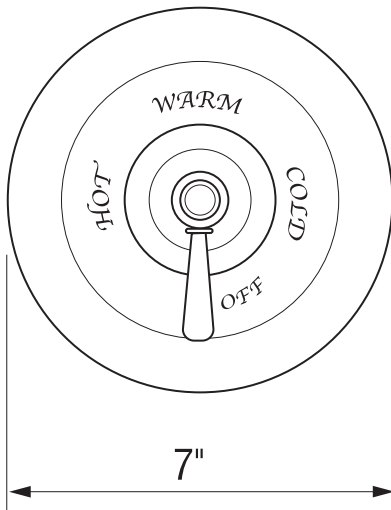

ARB1400LM

ARB1400LM