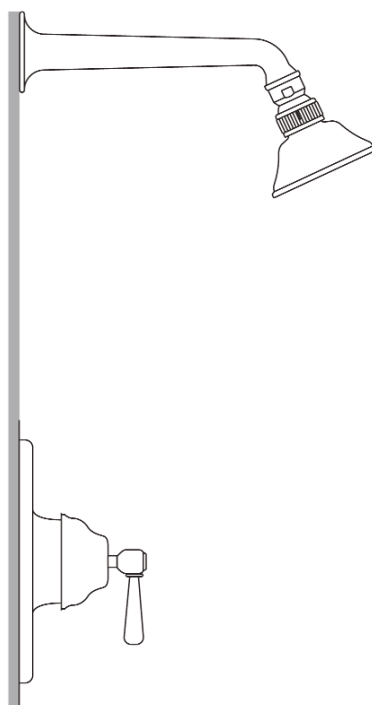

Verona Shower Package

ROHL Country Bath Collection

RBKIT6LM (Metal Lever)

RBKIT6XM (Cross Handle)

FEATURES

- Shower package components:
 - ARB1400 – Pressure Balance Trim
 - C5504 – Shower Arm/Showerhead
- **To complete package, rough valve must be ordered separately:**
 - **RMV-1 – Pressure Balance Rough**

COLORS/FINISHES

- Polished Chrome
- Polished Nickel
- Satin Nickel
- Tuscan Brass
- Inca Brass

WARRANTY

- See individual component specs for warranty

Verona Pressure Balance Trim without Diverter

ROHL Country Bath Collection

ARB1400LM (Metal Lever)
ARB1400XM (Cross Handle)

FEATURES

- Available with metal lever or metal cross handle
- Single handle control
- Coverplate, dome, and handle made from solid brass
- Trim for concealed pressure balance shower or bath valve
- **To complete package order #RMV-1 rough valve**

Lever Options

7 1/8" Shower Arm with 3 1/16" Showerhead

ROHL Shower Collection

C5504

FEATURES

- 1/2" female NPT inlet
- Single-function classic spray
- Swivel head
- Flow rate 2.0 GPM
Exceeds EPA standard of 2.5GPM
- Showerhead and shower arm complete package