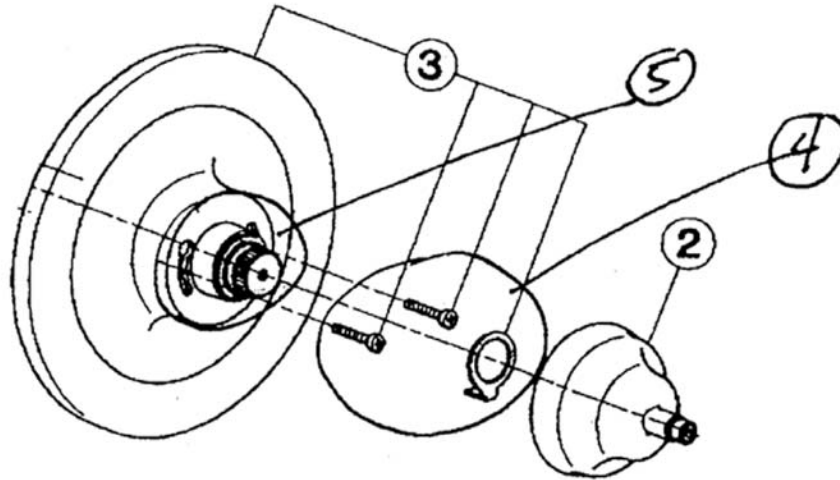

ARB1400 Spare Parts

MOUNTING SCREWS
IN KIT 2303-1210

THERE ARE 2 PLASTIC PARTS
FOR THE TRIM AND ROUGH:
DRIVER 3103-1232

ATTACHED TO THE STEM ON THE ROUGH
INTERMEDIATE HANDLE ASSEMBLY 2303-0347
ASSEMBLED ON THE OUTSIDE OF THE TRIM PLATE

Parts List

2	Cover with spindle	ZZ931640
3	Escutcheon	ZZ931630
4	Hot Limit Stop	2103-1210
5	Intermediate Handle Assembly	2303-0347

Lever Options