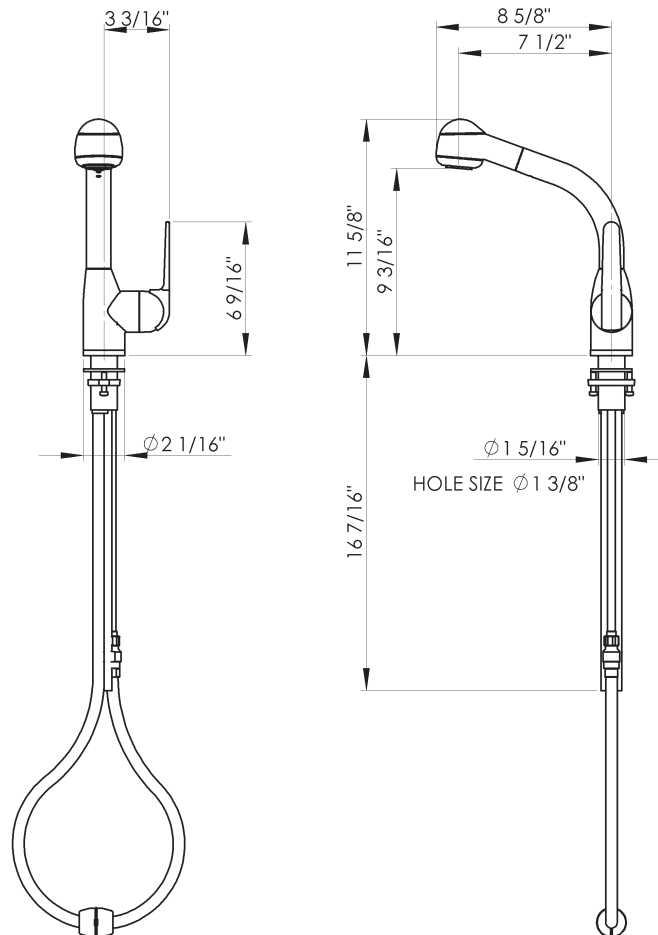

dé Lux Side Lever Pull-Out Bar Faucet with Short Handspray

ROHL Pullout Faucets

R7913S

FEATURES

- Short handspray
- Ceramic disc cartridge
- Hard water resistant soft touch elastomer spray face & anti-scald device
- Dissimilar ceramic discs for smooth operation and long life
- Stainless steel coil & long-lasting chlorine resistant inner liner
- 1 3/8" cutout
- 3/8" copper tube supplies, requires compression connections (not supplied)
- 2 1/4" max. installation depth

COLORS/FINISHES

- Polished Chrome
- Satin Nickel

WARRANTY

- Limited Lifetime

R7913S Spare Parts