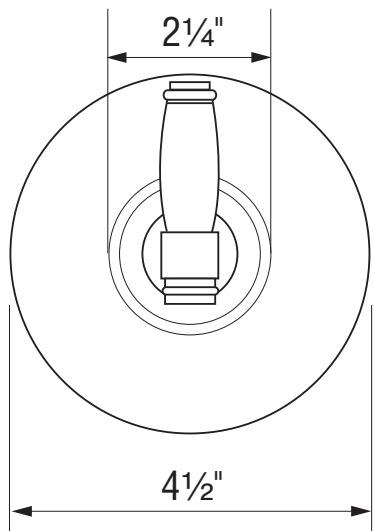

4-Port, 3-Direction Divertor Trim Only

Michael Berman Bath

MB1948LM(FINISH)/**TO** (Metal Lever)
MB1948XM(FINISH)/**TO** (Cross Handle)

FEATURES

- Solid brass construction
- Backplate and dome with handle
- **To complete package order AC27-FINISH/BO**

COLORS/FINISHES

- Polished Chrome
- Polished Nickel
- Satin Nickel
- Tuscan Brass

WARRANTY

- Limited Lifetime*
- No Warranty on Tuscan Brass Finish (TCB)

MB1948LM