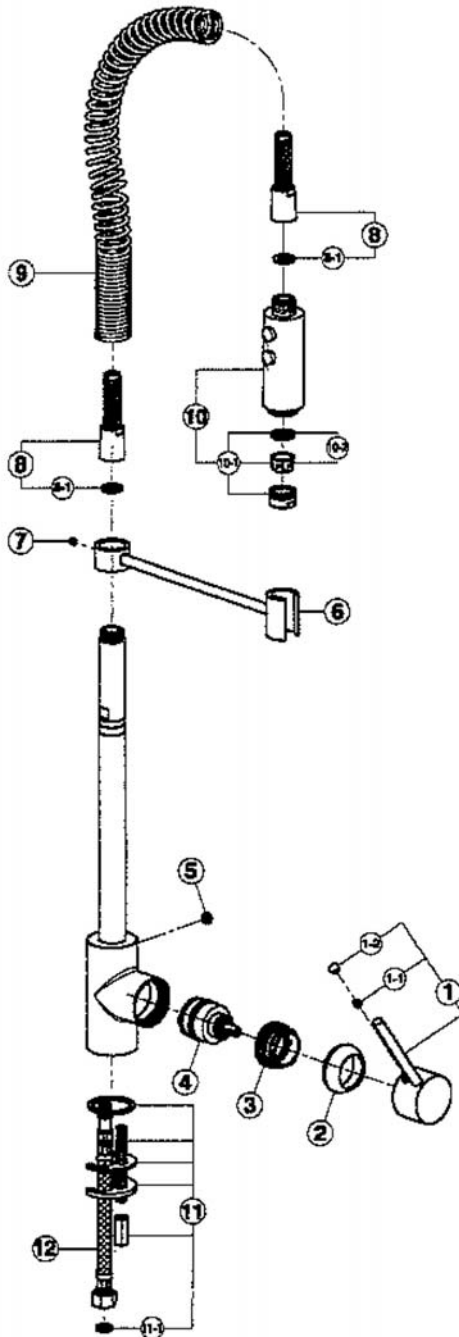

### FEATURES

- Metal lever only
- Dual spray modes
- Brass construction
- 1 3/4" max. installation depth on deck
- Ceramic disc control cartridge
- 8 5/8" reach C-spout
- Spout is fixed, metal hose, hand-spray, and spring swivel
- 1.8 GPM

### WARRANTY

- Limited Lifetime

\* For CA/VT, place a "-2" at end of model number for code compliant product. (Example A3608LMAPC-2)

Consult your local ROHL showroom for additional information and specifications. For complete warranty details and a list of showrooms, go to [www.rohlhome.com](http://www.rohlhome.com).

## LS64L Spare Parts

POS.	DESCRIPTION	CODE
1	Lever "LS"	ZZ 94363 0
1-1	Screw - stainless steel M.6x6	ZZ 92645 0
1-2	Cap for lever	ZZ 93347 0
2	Escutcheon cartridge	ZZ 93351 0
3	Nut for mixing valve	ZZ 93353 0
4	Mixing valve	ZZ 93196 0
5	Cap for lever	ZZ 92711 0
6	Support for handspray	ZZ 94979 0
7	Screw - stainless steel M.5x5	ZZ 94980 0
8	Flex G. 1/2" x G.1/2"	ZZ 94981 0
8-1	Gasket for flex	ZZ 94982 0
9	Spring	ZZ 94983 0
10	Handspray	ZZ 94419 0
10-1	Mousseur M.24x1 IA	ZZ 92836 0
10-2	Mousseur cartridge M.24x1	ZZ 92695 0
11	Installation set single hole	ZZ 92899 0
11-1	Gasket for flex	ZZ 92696 0
12	Flex.M11x1	ZZ 94368 0