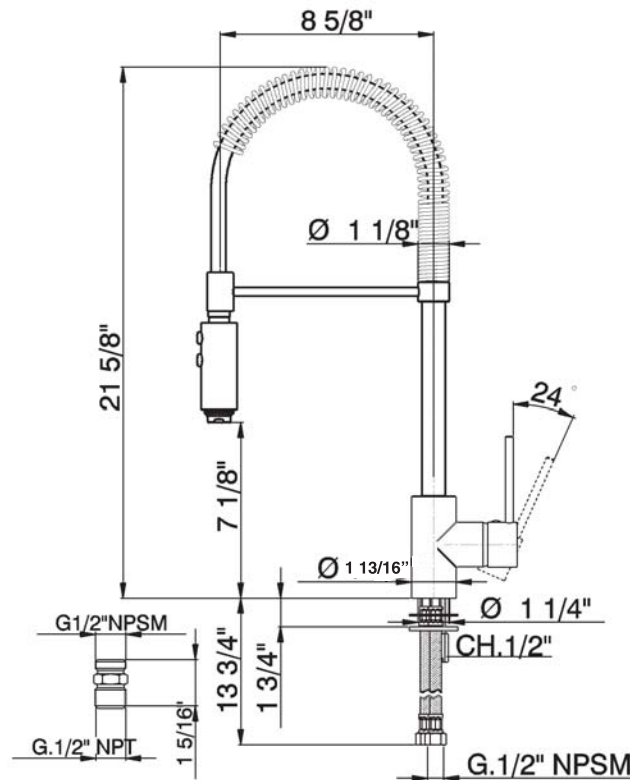

WARRANTY

- Limited Lifetime

* For CA/VT, place a "-2" at end of model number for code compliant product. (Example A3608LMAPC-2)

Consult your local ROHL showroom for additional information and specifications. For complete warranty details and a list of showrooms, go to www.rohlhome.com.