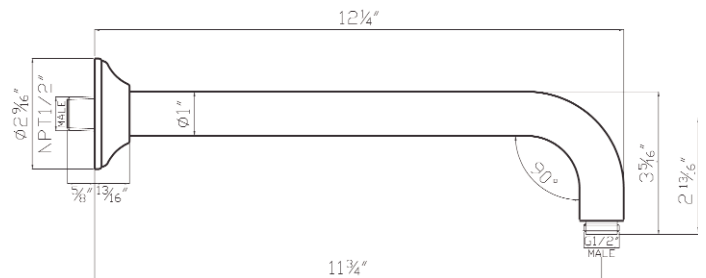

Wall Mounted Shower Arm

Rohl Shower Collection

1455/6 (6" Shower Arm)

1455/12 (12" Shower Arm)

1455/20 (20" Shower Arm)

FEATURES

- 1/2" male inlet, 1/2" male outlet
- Brass construction
- Sliding escutcheon
- Modern style escutcheon available, order ROGSCO14

COLORS/FINISHES

- Polished Chrome
- Polished Nickel
- Satin Nickel
- Tuscan Brass
- Inca Brass
- Old Iron*

*Old Iron finish not available for 1455/6

WARRANTY

- 2 Years on manufacturers defects*
- No Warranty on Tuscan Brass Finish (TCB)

1455/6

1455/12

1455/20