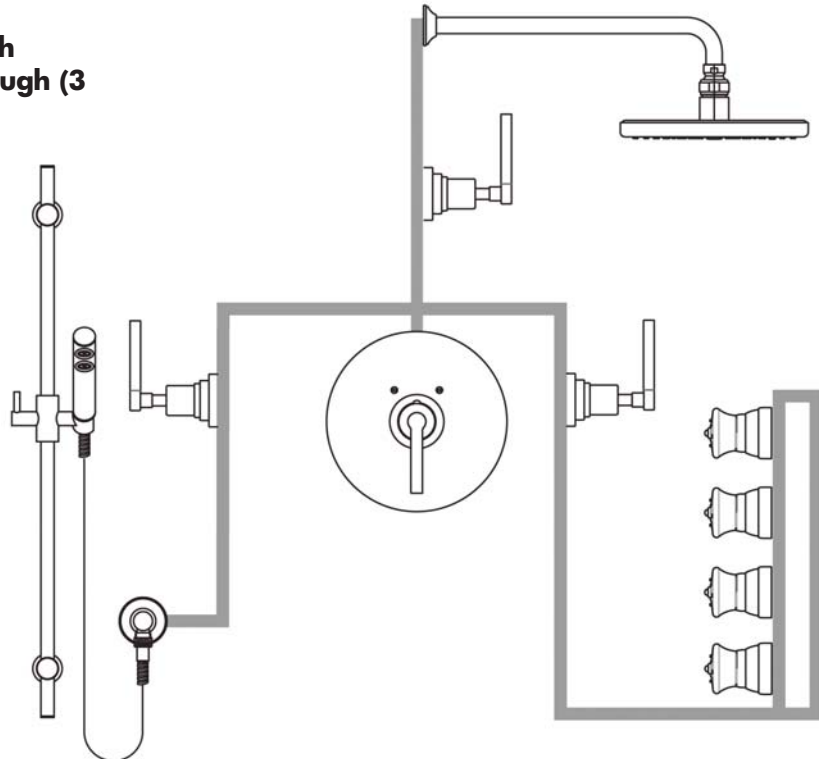

WARRANTY

- See individual component specs for warranty