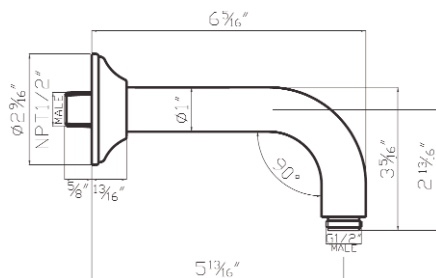

Wall Mounted Shower Arm

Rohl Shower Collection

1455/6 (6" Shower Arm)

1455/12 (12" Shower Arm)

1455/20 (20" Shower Arm)

FEATURES

- 1/2" male inlet, 1/2" male outlet
- Brass construction
- Sliding escutcheon
- Modern style escutcheon available, order ROGSCO14

COLORS/FINISHES

- Polished Chrome
- Polished Nickel
- Satin Nickel
- Tuscan Brass
- Inca Brass
- Old Iron*

*Old Iron finish not available for 1455/6

WARRANTY

- 2 Years on manufacturers defects*
- No Warranty on Tuscan Brass Finish (TCB)

1455/6

1455/12

1455/20