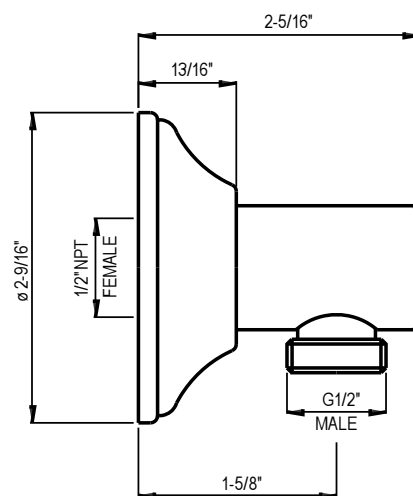

Sliderail with Handshower and Hose

Rohl Modern Collection

- **1600** (Complete Package)
- **1670/8** (Handshower Only)
- **1650** (Sliderail Only)
- **1690** (Wall Outlet Only)

FEATURES

- Sliderail made from brass
- 1 jet handshower with check valve and flow restrictor
- Brass double spiral flexible 58" hose
- Brass cylindric wall outlet for hose
- 29 1/2" length (Sliderail)
- 1/2" male outlet x 1/2" female NPT outlet (Wall Outlet)

FINISHES

- Polished Chrome
- Polished Nickel
- Satin Nickel

WARRANTY

- Two years on manufacturer defects

1600

1690