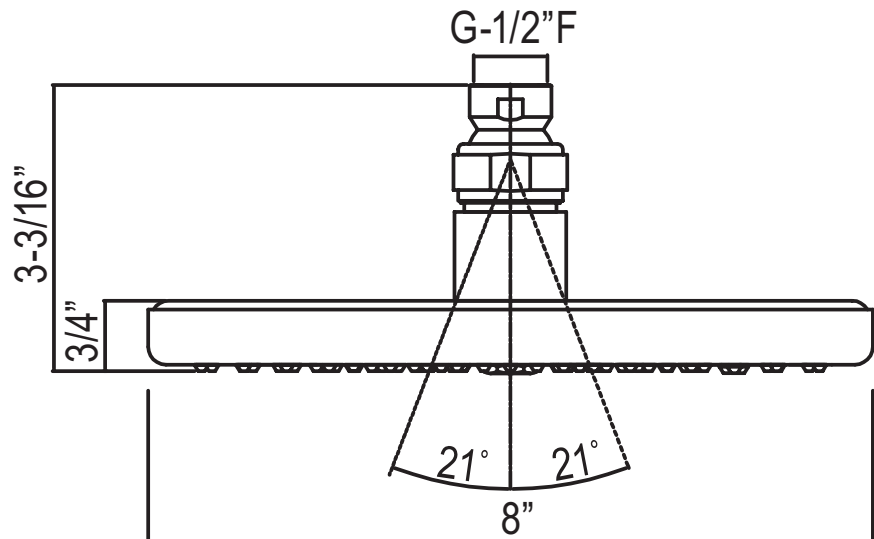

Single Function Circular Rainfall Showerhead

ROHL Shower Collection

1075/8

FEATURES

- 8" faceplate
- All brass construction
- Elastomer nozzles for easy cleaning of mineral build-up
- Unique design
- 1/2" female inlet with swivel connection
- Flows at 2.5 GPM

COLORS/FINISHES

- Polished Chrome
- Polished Nickel
- Satin Nickel
- Tuscan Brass
- Inca Brass

WARRANTY

1. Two Years on Manufacturer Defects*
2. *No warranty on Tuscan Brass Finish (TCB)