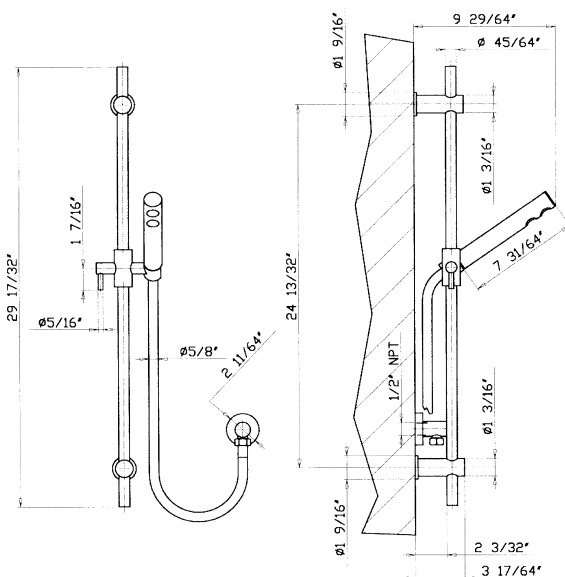

Sliderail with Handshower and Hose

Rohl Modern Collection

- **1600** (Complete Package)
- **1670/8** (Handshower Only)
- **1650** (Sliderail Only)
- **1690** (Wall Outlet Only)

FEATURES

- Sliderail made from brass
- 1 jet handshower with check valve and flow restrictor
- Brass double spiral flexible 58" hose
- Brass cylindric wall outlet for hose
- 29 1/2" length (Sliderail)
- 1/2" male outlet x 1/2" female NPT outlet (Wall Outlet)

FINISHES

- Polished Chrome
- Polished Nickel
- Satin Nickel

WARRANTY

- Two years on manufacturer defects

1600

1690