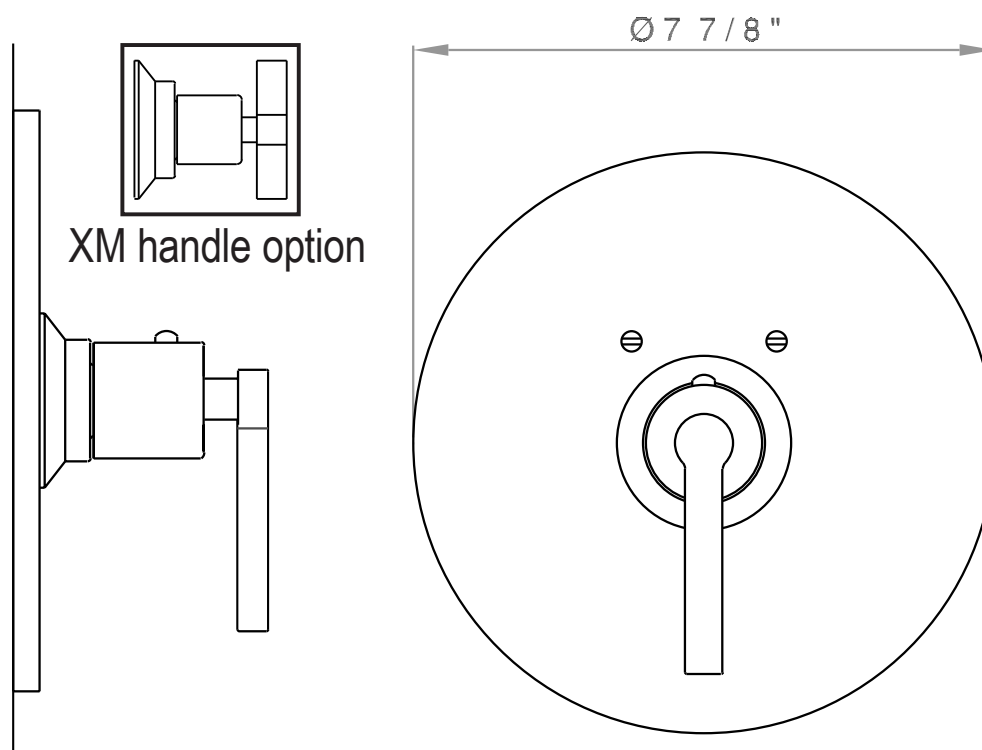

WARRANTY

- Limited Lifetime