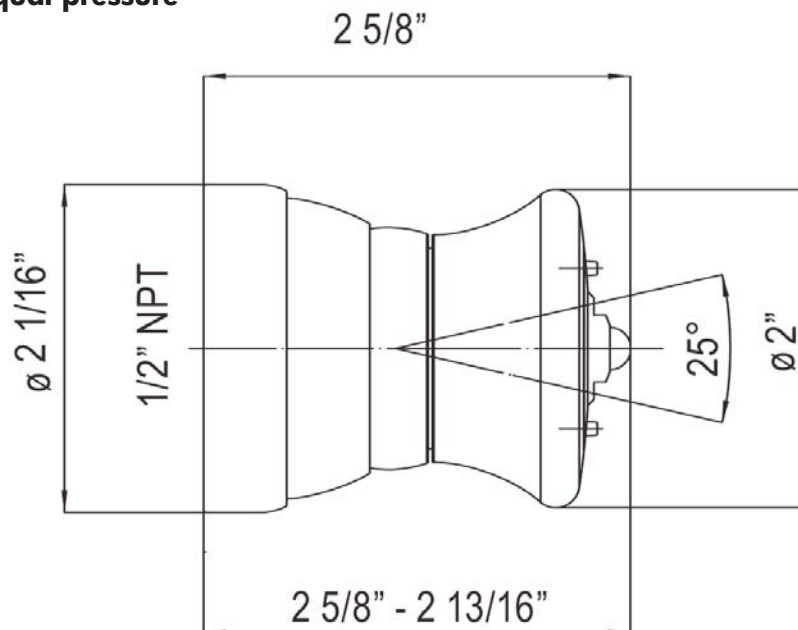

WARRANTY

- Two Years on Manufacturer Defects*
- No Warranty on Tuscan Brass Finish (TCB)