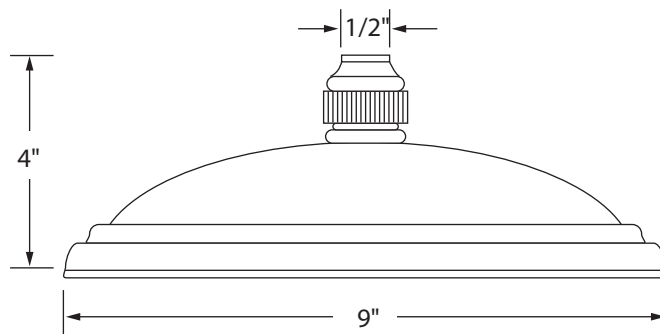

Retro Jet Showerhead

ROHL Shower Collection

B100700 (9" Spray Area)

B100701 (6" Spray Area)

FEATURES

- Single function classic spray pattern
- Flexible spray nozzles allow for easy removal of hard water build-up
- 1/2" female inlet with swivel connection
- Restricted to 2.5 GPM

COLORS/FINISHES

- Polished Chrome
- Polished Nickel
- Satin Nickel
- Tuscan Brass

WARRANTY

- 2 Years on manufacturer defects*

* No Warranty on Tuscan Brass Finish (TCB)

B100700