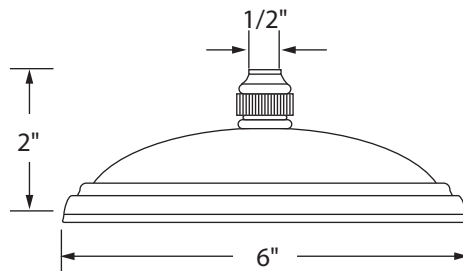

WARRANTY

- 2 Years on manufacturer defects*

* No Warranty on Tuscan Brass Finish (TCB)

B100701