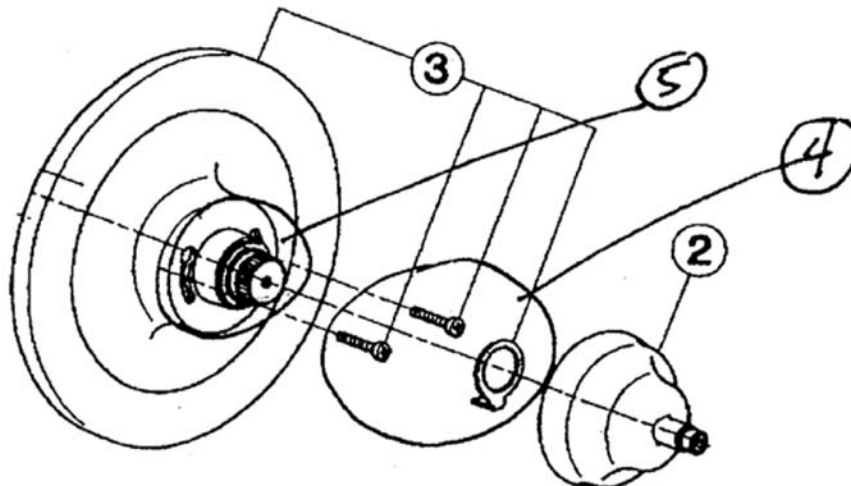

Cisal Shower Package

ROHL Cisal Bath

ACKIT30L (Ornate Metal Lever)

ACKIT30LM (Classic Metal Lever)

ACKIT30X (Cross Handle)

ACKIT30LP (White Resin Lever)

FEATURES

- Shower package components:
 - AC100 – Pressure Balance Trim
 - C5504 – Shower Arm/Showerhead
- **To complete package, rough valve must be ordered separately:**
 - **RMV-1 – Pressure Balance Rough**

ROHL Cisal Bath

AC100X - (Cross Handle)

AC100L - (Ornate Metal Lever)

AC100LM - (Classic Metal Lever)

AC100LP - (White Resin Lever)

FEATURES

- Pressure balance concealed bath or shower mixer trim
- Coverplate, dome, and handle made from solid brass
- **Must order RMV-1 rough to complete**

AC100 Spare Parts

MOUNTING SCREWS
IN KIT 2303-1210

THERE ARE 2 PLASTIC PARTS
FOR THE TRIM AND ROUGH:
DRIVER 3103-1232

ATTACHED TO THE STEM ON THE ROUGH
INTERMEDIATE HANDLE ASSEMBLY 2303-0347
ASSEMBLED ON THE OUTSIDE OF THE TRIM PLATE

7 1/8" Shower Arm with 3 1/16" Showerhead

ROHL Shower Collection

C5504

FEATURES

- 1/2" female NPT inlet
- Single-function classic spray
- Swivel head
- Flow rate 2.0 GPM
Exceeds EPA standard of 2.5GPM
- Showerhead and shower arm complete package