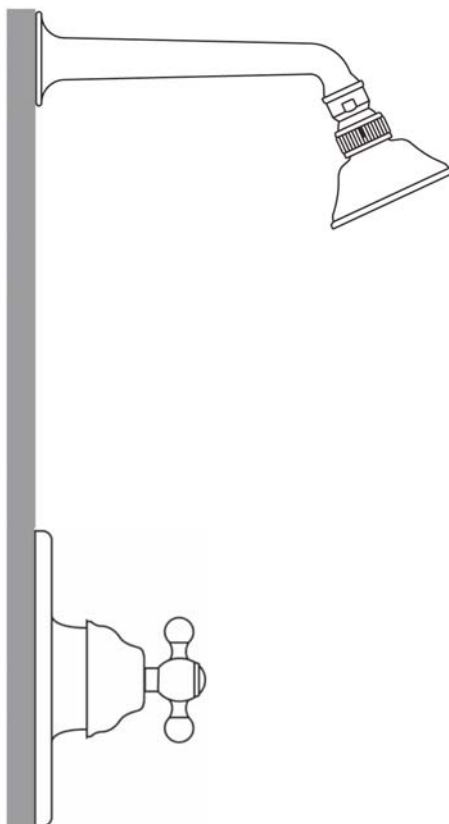

Cisal Shower Package

ROHL Cisal Bath

ACKIT30L (Ornate Metal Lever)

ACKIT30LM (Classic Metal Lever)

ACKIT30X (Cross Handle)

ACKIT30LP (White Resin Lever)

FEATURES

- Shower package components:
 - AC100 – Pressure Balance Trim
 - C5504 – Shower Arm/Showerhead
- **To complete package, rough valve must be ordered separately:**
 - **RMV-1 – Pressure Balance Rough**

COLORS/FINISHES

- Polished Chrome
- Polished Nickel
- Satin Nickel
- Tuscan Brass
- Inca Brass

WARRANTY

- See individual component specs for warranty

Trim for Pressure Balance Concealed Bath or Shower Mixer without Diverter

ROHL Cisal Bath

AC100X - (Cross Handle)

AC100L - (Ornate Metal Lever)

AC100LM - (Classic Metal Lever)

AC100LP - (White Resin Lever)

FEATURES

- Pressure balance concealed bath or shower mixer trim
- Coverplate, dome, and handle made from solid brass
- **Must order RMV-1 rough to complete**

7 1/8" Shower Arm with 3 1/16" Showerhead

ROHL Shower Collection

C5504

FEATURES

- 1/2" female NPT inlet
- Single-function classic spray
- Swivel head
- Flow rate 2.0 GPM
Exceeds EPA standard of 2.5GPM
- Showerhead and shower arm complete package