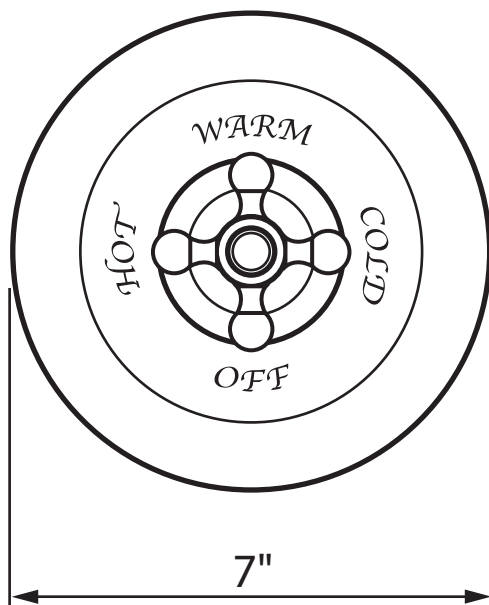

Trim for Pressure Balance Concealed Bath or Shower Mixer without Diverter

ROHL Cisal Bath

AC100X - (Cross Handle)

AC100L - (Ornate Metal Lever)

AC100LM - (Classic Metal Lever)

AC100LP - (White Resin Lever)

FEATURES

- Pressure balance concealed bath or shower mixer trim
- Coverplate, dome, and handle made from solid brass
- **Must order RMV-1 rough to complete**

FINISHES

- Polished Chrome
- Polished Nickel
- Satin Nickel
- Tuscan Brass
- Inca Brass

WARRANTY

- Limited Lifetime
- No Warranty on Tuscan Brass Finish (TCB)

AC100X