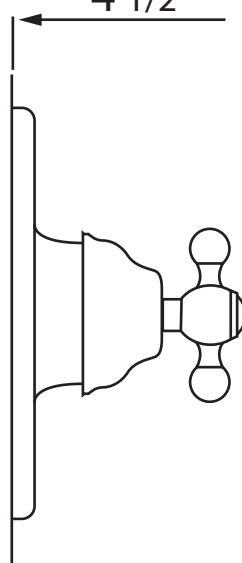

Trim for Pressure Balance Concealed Bath or Shower Mixer without Diverter

ROHL Cisal Bath

AC100X - (Cross Handle)

AC100L - (Ornate Metal Lever)

AC100LM - (Classic Metal Lever)

AC100LP - (White Resin Lever)

FEATURES

- Pressure balance concealed bath or shower mixer trim
- Coverplate, dome, and handle made from solid brass
- **Must order RMV-1 rough to complete**

FINISHES

- Polished Chrome
- Polished Nickel
- Satin Nickel
- Tuscan Brass
- Inca Brass

WARRANTY

- Limited Lifetime
- No Warranty on Tuscan Brass Finish (TCB)

4 1/2"