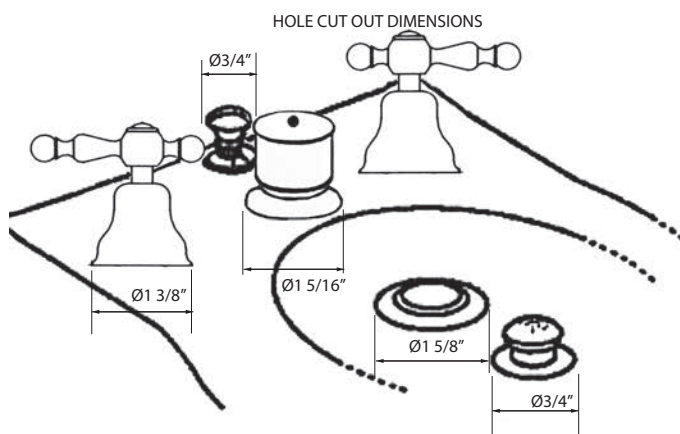

FIVE HOLE BIDET FAUCET

ROHL Cisal Bath

AC595LM (Classic Metal Levers)

AC595X (Cross Handles)

AC595L (Ornate Metal Levers)

AC595OP (Ornate Porcelain Levers)

FEATURES

- **OPERATION:** The diverter is a positive flow system. In the down position, water will flow out the molded spout in the porcelain only. Pull to the diverted position and the water will go to the spray only. Diverter and vacuum breaker are in the center column. Rough dimensions will fit Kohler and Toto bidets.

FINISHES

- Polished Chrome
- Polished Nickel
- Satin Nickel
- Tuscan Brass
- Inca Brass

WARRANTY

- Limited Lifetime*
- No Warranty on Tuscan Brass Finish (TCB)

AC595L