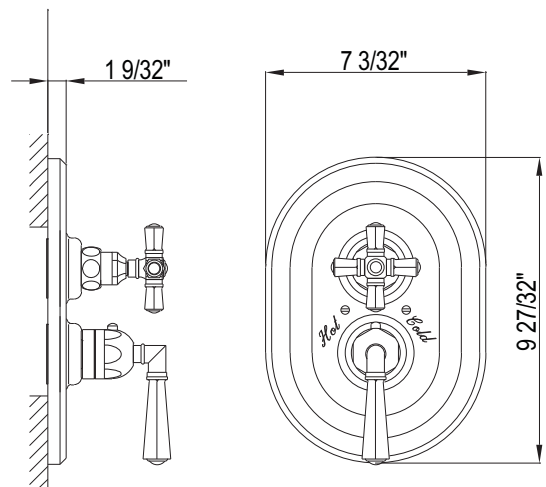

Palladian Trim Only For Thermostatic/Volume Controlled Valve

ROHL Country Bath Collection

A4809LM (Metal Levers)

A4809XM (Cross Handle)

FEATURES

- All brass trimplate, escutcheon and handles
- Temperature control includes pre-set safety stop with override
- Palladian cross handle only on the volume control
- **Must order A4910 rough to complete**

COLORS/FINISHES

- Polished Chrome
- Polished Nickel
- Satin Nickel
- Tuscan Brass
- Inca Brass

WARRANTY

- Limited Lifetime*

*No warranty on Tuscan Brass finish

A4809XM