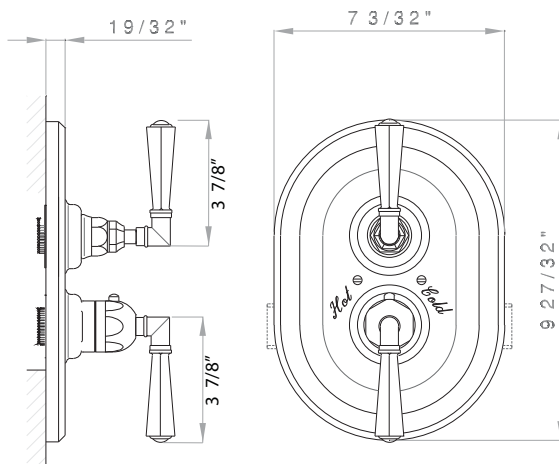

Palladian Trim Only For Thermostatic/Volume Controlled Valve

ROHL Country Bath Collection

A4809LM (Metal Levers)

A4809XM (Cross Handle)

FEATURES

- All brass trimplate, escutcheon and handles
- Temperature control includes pre-set safety stop with override
- Palladian cross handle only on the volume control
- **Must order A4910 rough to complete**

COLORS/FINISHES

- Polished Chrome
- Polished Nickel
- Satin Nickel
- Tuscan Brass
- Inca Brass

WARRANTY

- Limited Lifetime*

*No warranty on Tuscan Brass finish

A4809LM