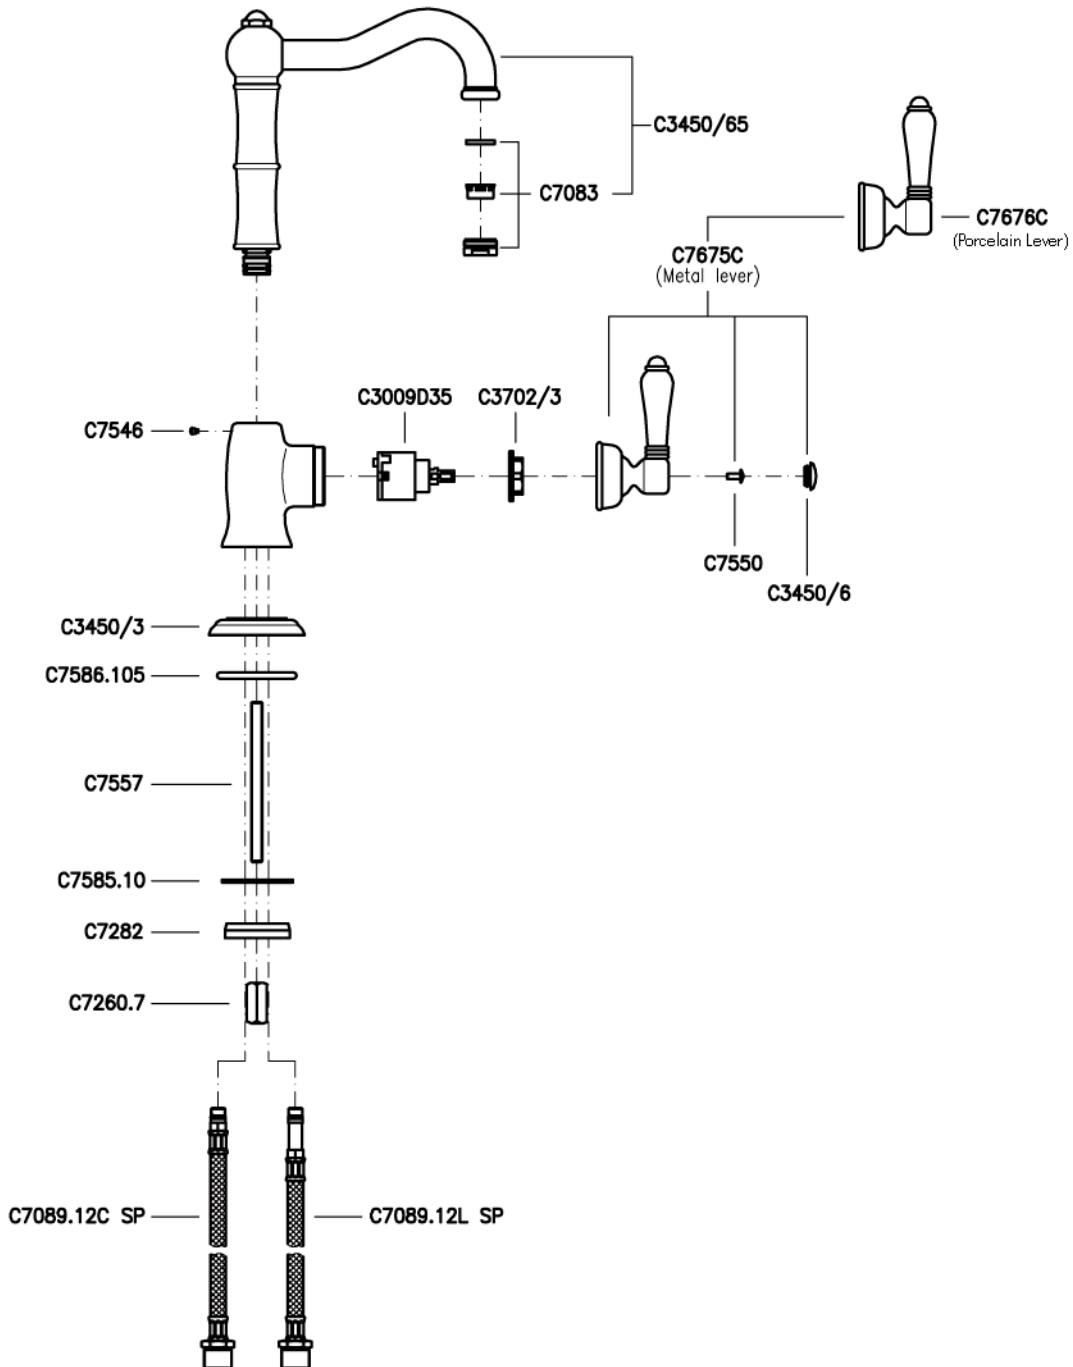

A3650/6.5 Spare Parts