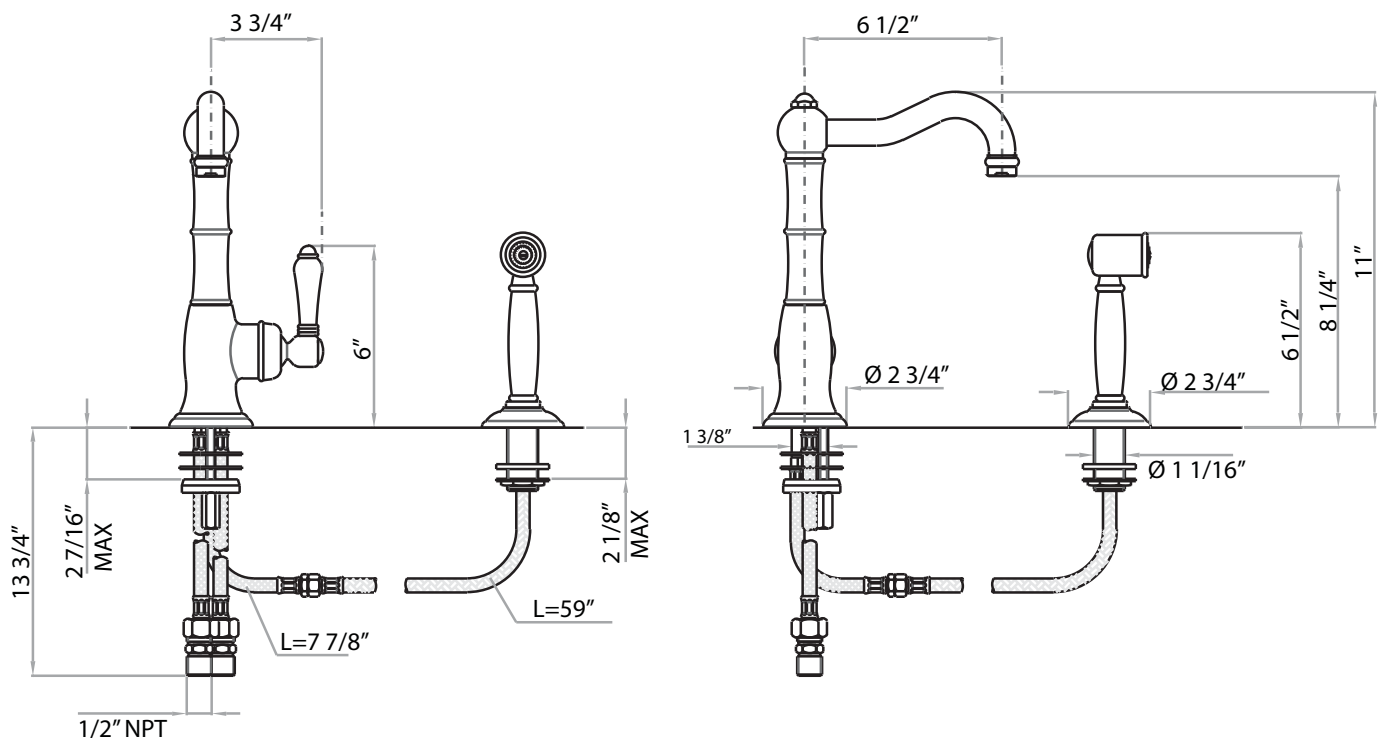

WARRANTY

- Limited Lifetime*
- No Warranty on Tuscan Brass Finish (TCB)