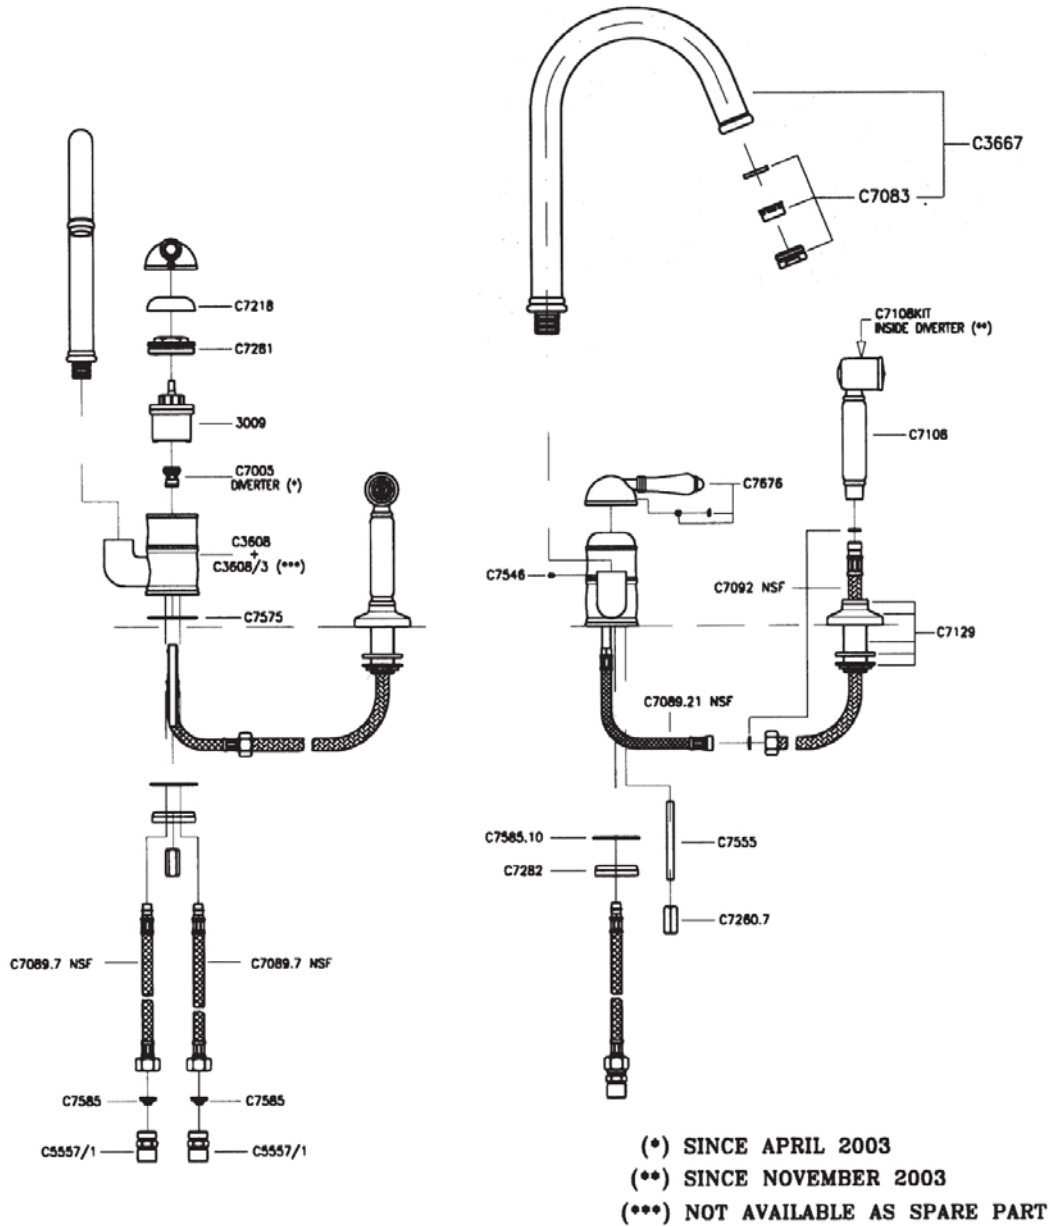

Single Lever C-Spout Bar Faucet with 6 1/2" Reach

ROHL Country Kitchen

A3606/6.5LP* (Porcelain Lever without Handspray)
 A3606/6.5LM* (Metal Lever without Handspray)
 A3606/6.5LPWS* (Porcelain Lever with Handspray)
 A3606/6.5LMWS* (Metal Lever with Handspray)

FEATURES

- 6 1/2" reach spout
- Ceramic disc single lever cartridge
- C- spout
- 1 3/8" cutout

COLORS/FINISHES

- Polished Chrome
- Polished Nickel
- Satin Nickel
- Tuscan Bronze
- Inca Brass

WARRANTY

- Limited Lifetime

* For CA/VT, place a "2" at end of model number for code compliant product. (Example A3608LMAPC-2)

Consult your local ROHL showroom for additional information and specifications. For complete warranty details and a list of showrooms, go to www.rohlhome.com.

A3606/6.5 Spare Parts

(*) NOT AVAILABLE AS SPARE PART

A3606/6.5WS Spare Parts

ASSEMBLING INSTRUCTION