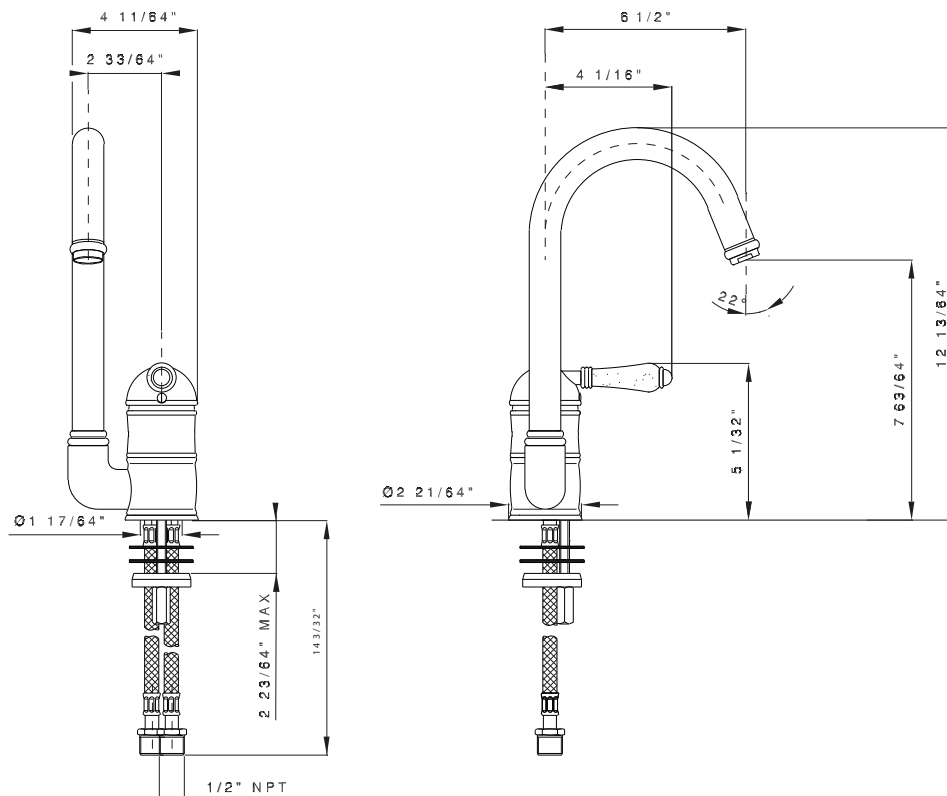

Single Lever C-Spout Bar Faucet with 6 1/2" Reach

ROHL Country Kitchen

A3606/6.5LP* (Porcelain Lever without Handspray)
 A3606/6.5LM* (Metal Lever without Handspray)
 A3606/6.5LPWS* (Porcelain Lever with Handspray)
 A3606/6.5LMWS* (Metal Lever with Handspray)

FEATURES

- 6 1/2" reach spout
- Ceramic disc single lever cartridge
- C- spout
- 1 3/8" cutout

COLORS/FINISHES

- Polished Chrome
- Polished Nickel
- Satin Nickel
- Tuscan Bronze
- Inca Brass

WARRANTY

- Limited Lifetime

* For CA/VT, place a "2" at end of model number for code compliant product. (Example A3608LMAPC-2)

Consult your local ROHL showroom for additional information and specifications. For complete warranty details and a list of showrooms, go to www.rohlhome.com.

A3606/6.5 Spare Parts

(*) NOT AVAILABLE AS SPARE PART

A3606/6.5WS Spare Parts

ASSEMBLING INSTRUCTION