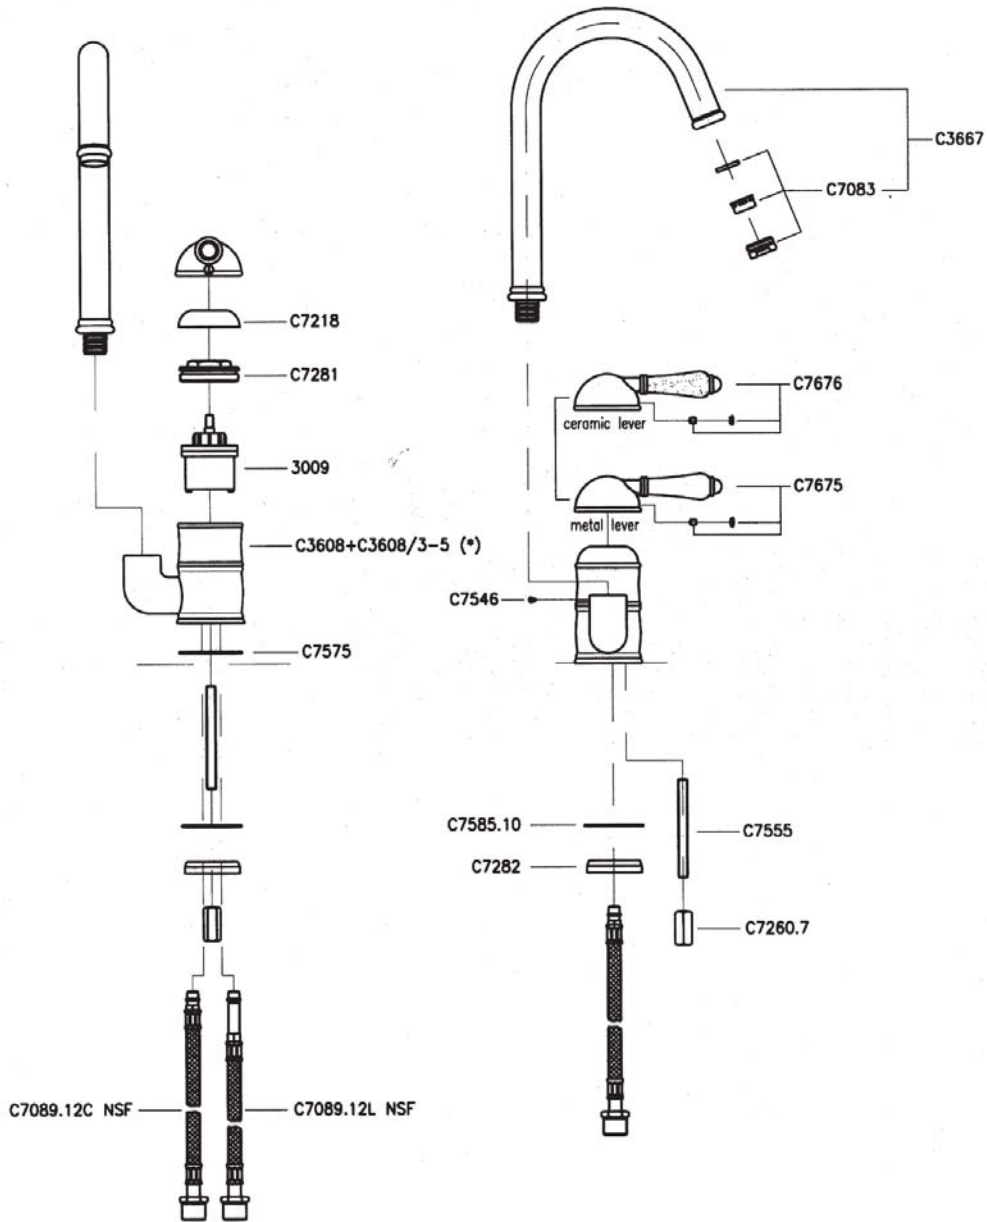

Single Lever C-Spout Bar Faucet with 6 1/2" Reach

ROHL Country Kitchen

A3606/6.5LP* (Porcelain Lever without Handspray)
 A3606/6.5LM* (Metal Lever without Handspray)
 A3606/6.5LPWS* (Porcelain Lever with Handspray)
 A3606/6.5LMWS* (Metal Lever with Handspray)

FEATURES

- 6 1/2" reach spout
- Ceramic disc single lever cartridge
- C- spout
- 1 3/8" cutout

COLORS/FINISHES

- Polished Chrome
- Polished Nickel
- Satin Nickel
- Tuscan Bronze
- Inca Brass

WARRANTY

- Limited Lifetime

* For CA/VT, place a "2" at end of model number for code compliant product. (Example A3608LMAPC-2)

Consult your local ROHL showroom for additional information and specifications. For complete warranty details and a list of showrooms, go to www.rohlhome.com.

A3606/6.5 Spare Parts

(*) NOT AVAILABLE AS SPARE PART

A3606/6.5WS Spare Parts

ASSEMBLING INSTRUCTION