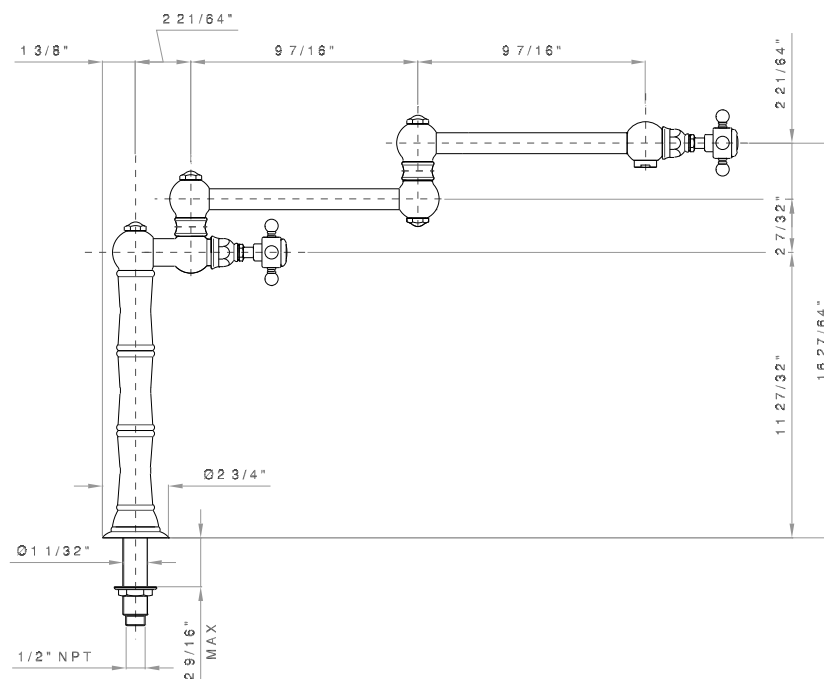

WARRANTY

- Limited Lifetime*
- *No Warranty On Tuscan Brass Finish (TCB)

* For CA/V T, place a "-2" at end of model number for code compliant product. (Example A3608LMAPC-2)