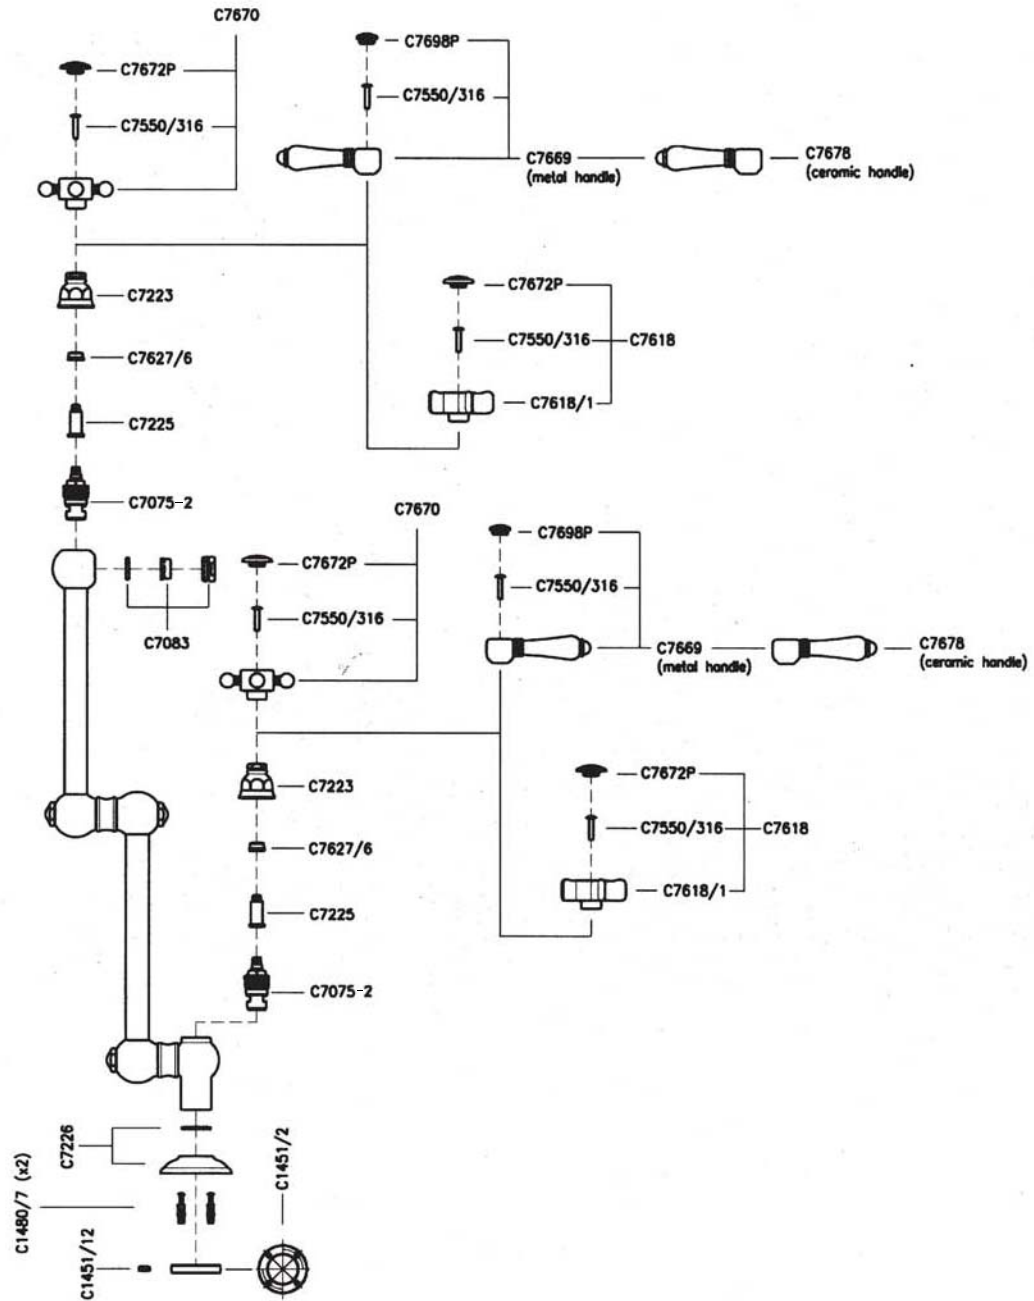

A1451 Spare Parts

Consult your local ROHL showroom for additional information and specifications. For complete warranty details and a list of showrooms, go to www.rohlhome.com.