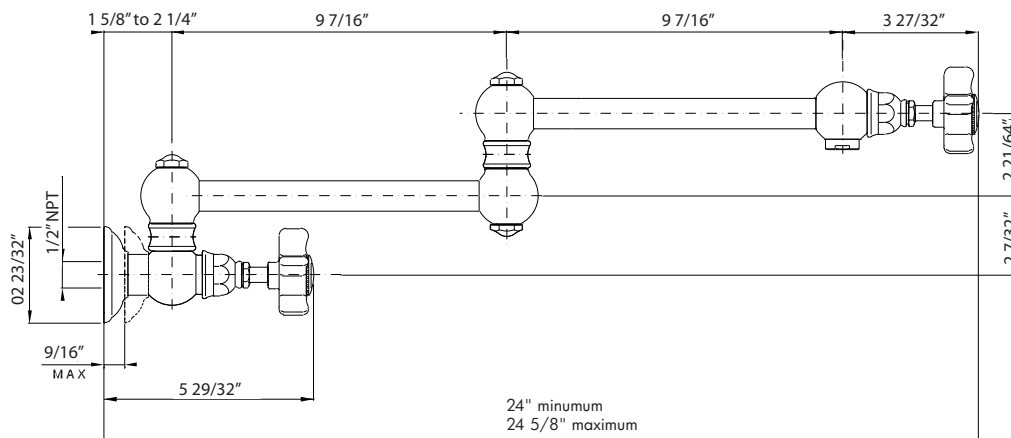

WARRANTY

- Limited Lifetime*
- No Warranty on Tuscan Brass Finish (TCB)

* For CA/V T, place a "-2" at end of model number for code compliant product. (Example A3608LMAPC-2)

Consult your local ROHL showroom for additional information and specifications. For complete warranty details and a list of showrooms, go to www.rohlhome.com.