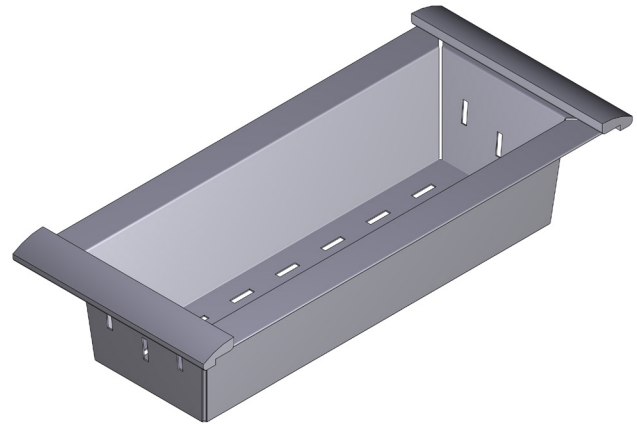

SPECIFICATIONS

DESCRIPTION

- Rohl workstation sinks in fireclay and stainless steel have an integrated shelf that allows for the use of the COL01 colander
- 17" (432mm) x 8" (203mm) outer dimension

MATERIAL

- Stainless Steel

COMPATIBILITY

- Allia compatible models: ALUM3019 and ALUM3319
- Rohl Stainless compatible models: RUWM3019 and RUWUM3319

WARRANTY

- Most products or parts carry "Limited Warranties" against manufacturing defects. For US customers please visit houseofrohl.com/support and for Canadian customers please visit houseofrohl.ca/support for complete product and finish warranty.

COLANDER FOR FIRECLAY AND STAINLESS STEEL WORKSTATION SINKS

MODELS: COL01