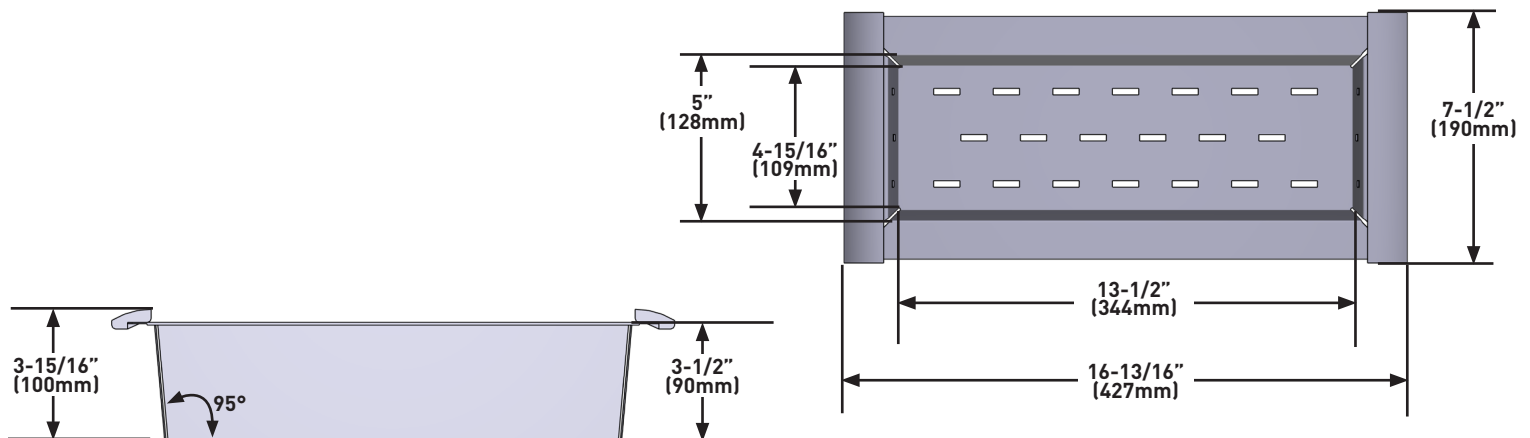

For warranty or additional information, contact:

US Customers

U.S.A.
houseofrohl.com/support
1-800-777-9762

Canadian Customers

QUEBEC / MARITIMES / WESTERN CANADA
QUÉBEC / MARITIMES / OUEST CANADIEN
QUEBEC / MARITIMOS / CANADA OCCIDENTAL
houseofrohl.ca/support
1-866-473-8442

ONTARIO
houseofrohl.ca/support
1-800-287-5354