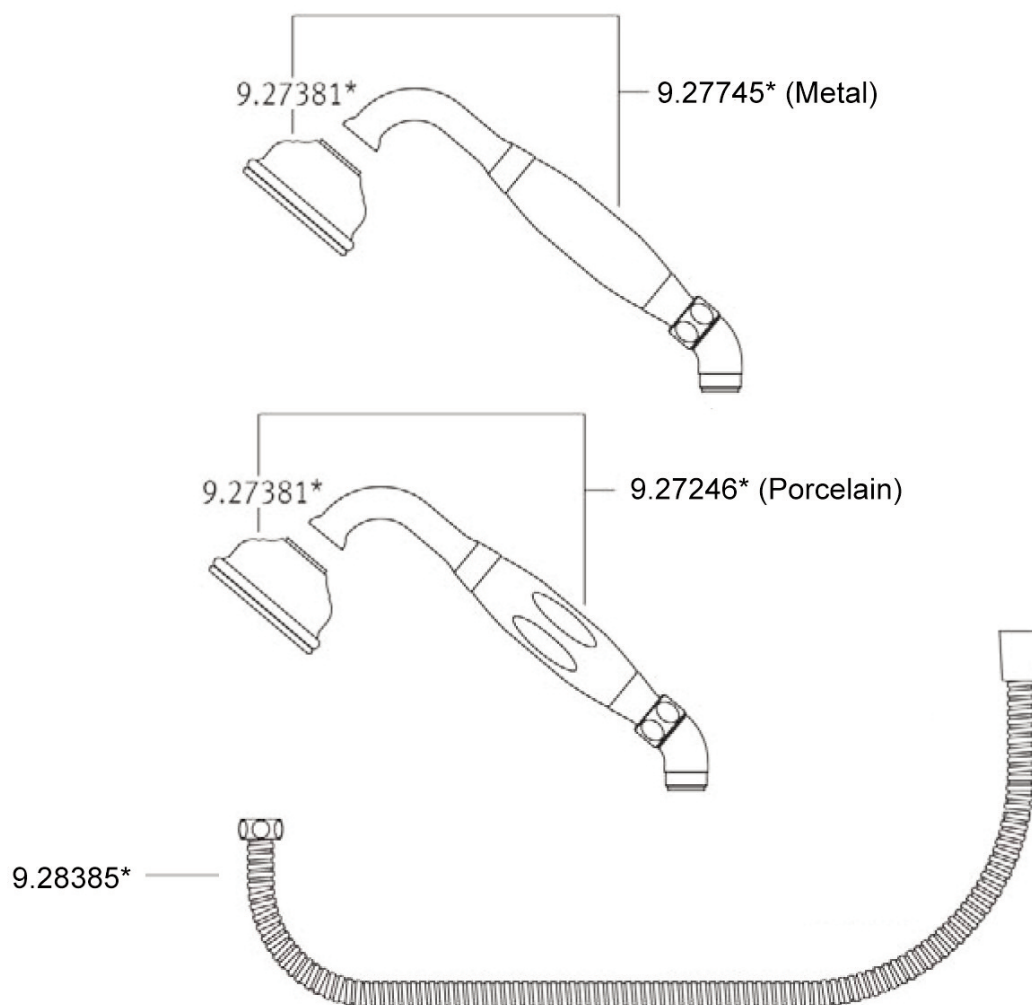

U.5387 Spare Parts