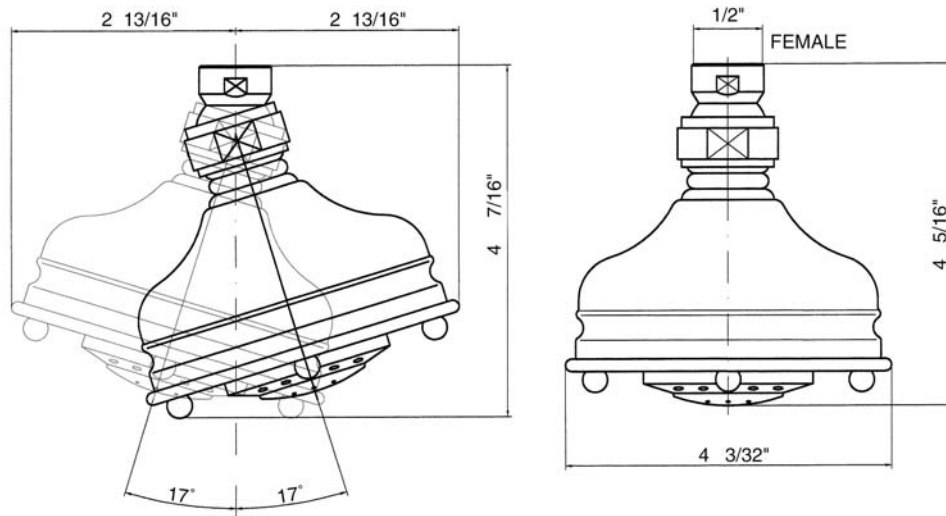

WARRANTY

- 2 years on manufacturer defects*
- No Warranty on Tuscan Brass Finish (TCB)

1085/8