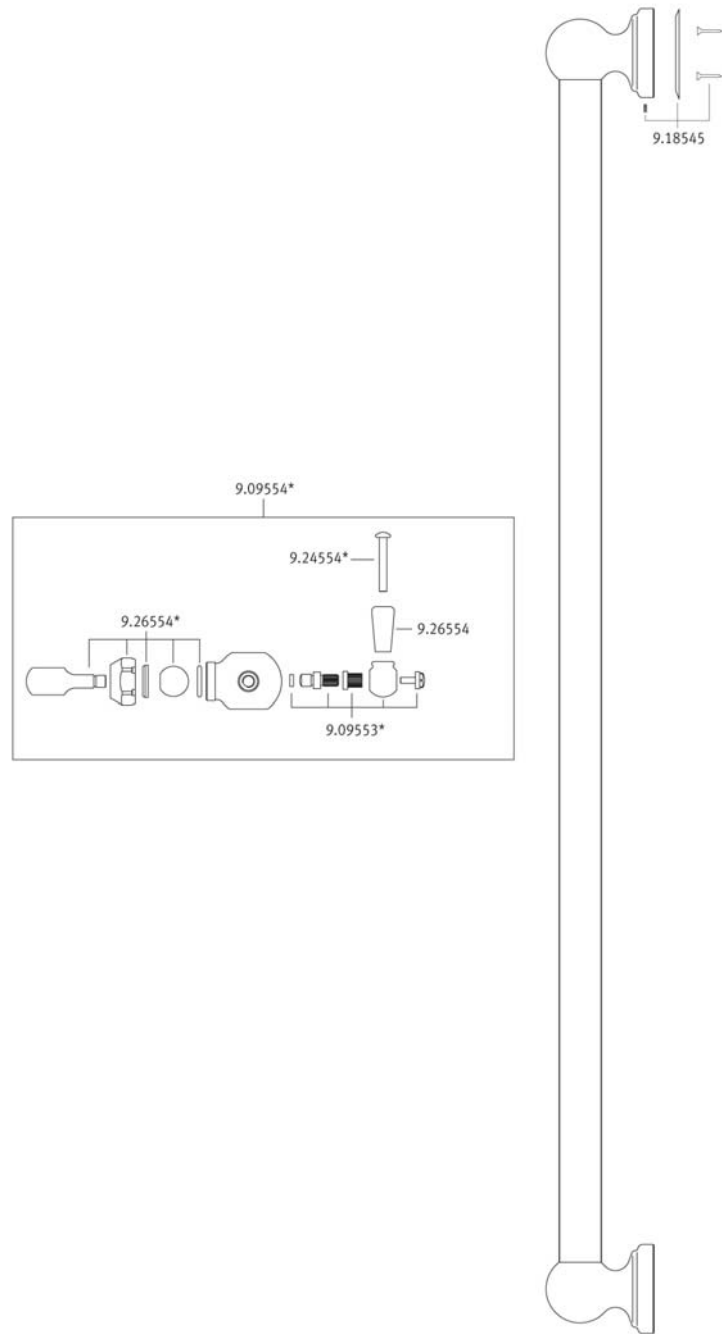

U.5540 Spare Parts