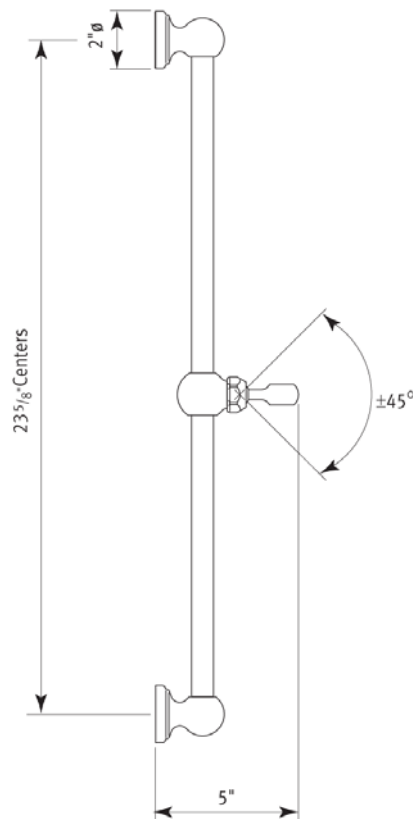

WARRANTY

- Limited Lifetime