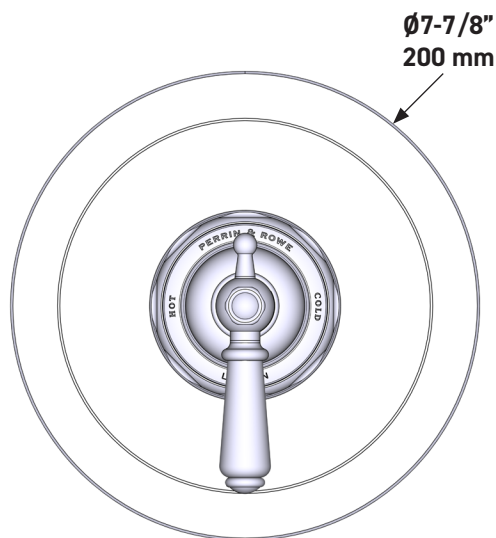

## Edwardian™ 1/2" Pressure Balance Trim

**CORE MODEL:** U.TEW51W1

cUPC®

For warranty or additional information, contact:

US Customers

U.S.A.  
[houseofrohl.com/support](http://houseofrohl.com/support)  
1-800-777-9762