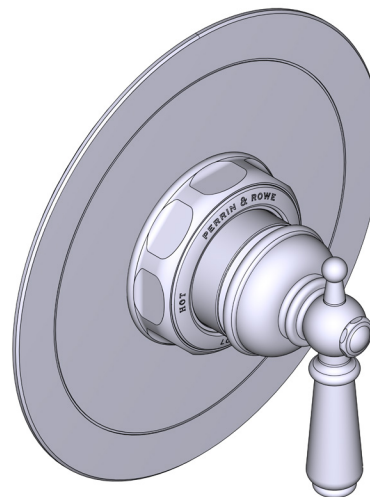

SPECIFICATIONS

DESCRIPTION

- Bottom outlet compatible with diverter tub spout
- Temperature and volume control
- 1 function
- Rough-in valve sold separately:
  - Order R51 pressure balance rough-in valve
  - 1-1/4" R51 extension kit available, order EXT51KIT114
  - 3/4" R51 extension kit available, order EXT51KIT34

CARTRIDGE

- 401-016 (Included)

STANDARDS

- ASME A112.18.1

WARRANTY

- Most products or parts carry "Limited Warranties" against manufacturing defects. For US customers please visit houseofrohl.com/support and for Canadian customers please visit houseofrohl.ca/support for complete product and finish warranty.

Edwardian™ 1/2" Pressure Balance Trim

CORE MODEL: U.TEW51W1

cUPC®