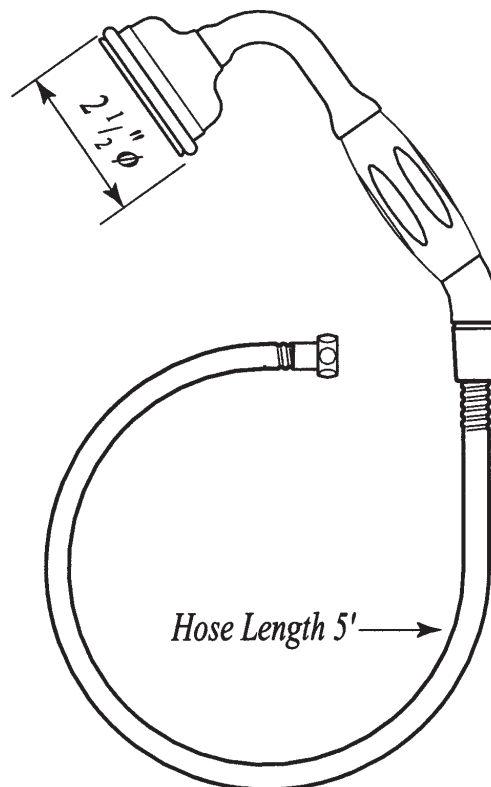

WARRANTY

- Lifetime warranty