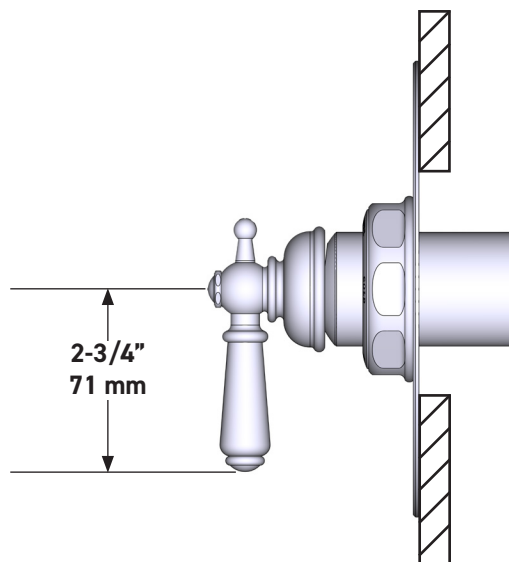

## Edwardian™ 1/2" Pressure Balance Trim

**CORE MODEL:** U.TEW51W1

cUPC®

For warranty or additional information, contact:

US Customers

U.S.A.  
[houseofrohl.com/support](http://houseofrohl.com/support)  
1-800-777-9762