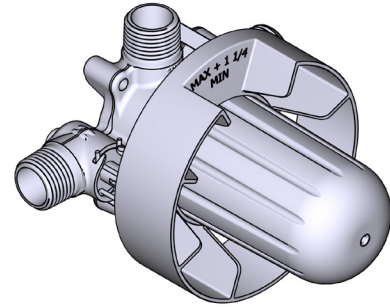

SPECIFICATIONS

DESCRIPTION

- R51
  - 1/2" outlet male NPT or sweat
  - 1/2" inlet male NPT or sweat
- R51-EX
  - 3/4" bath outlet EXPANSION PEX or 1/2" sweat
  - 1/2" inlet EXPANSION PEX
  - 1/2" shower outlet EXPANSION PEX
- R51-SPEX
  - 1/2" inlet PEX
  - 1/2" shower outlet PEX
  - 3/4" bath outlet PEX or 1/2" sweat
- Rough Only
- Service valves
- Test cap
- TXX51XX trim required to complete Rough only

STANDARDS

- CSA B125.1
- ASME A112.18.1
- ASSE 1016
- CMR248 Approval

WARRANTY

- Most products or parts carry "Limited Warranties" against manufacturing defects. For US customers please visit houseofrohl.com/support and for Canadian customers please visit riobel.ca for complete product and finish warranty.

R51

Type P (Pressure Balance) Rough

MODELS:

- R51
- R51-EX
- R51-SPEX

CONNECTION:

- NPT or sweat
- Expansion PEX
- PEX