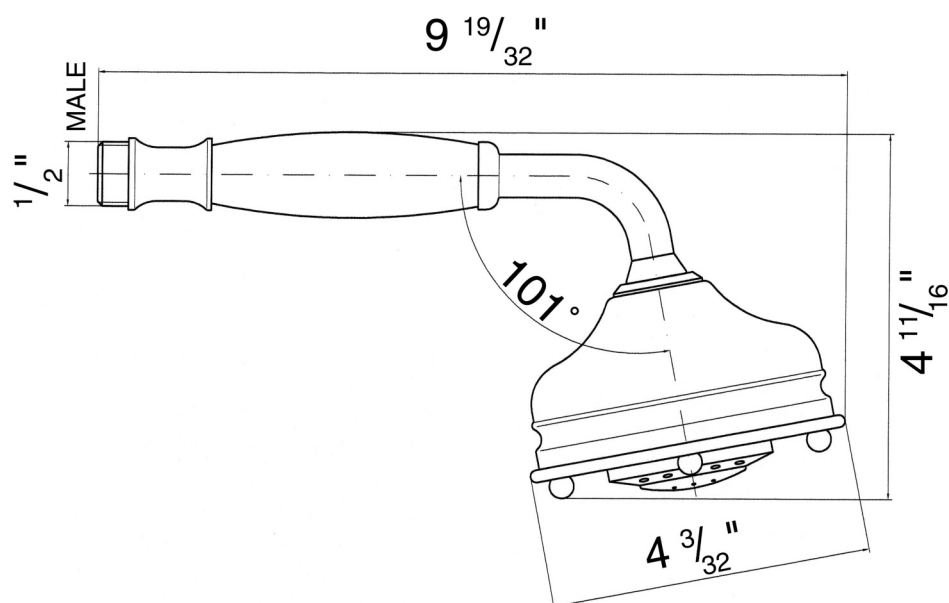

WARRANTY

- 2 years on manufacturer defects*

* No Warranty on Tuscan Brass Finish (TCB)