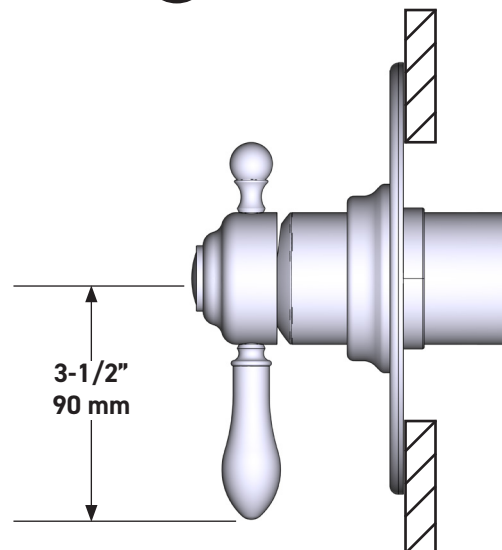

For warranty or additional information, contact:

US Customers

U.S.A.
houseofrohl.com/support
1-800-777-9762

Canadian Customers

QUEBEC / MARITIMES / WESTERN CANADA
QUÉBEC / MARITIMES / OUEST CANADIEN
QUEBEC / MARITIMOS / CANADA OCCIDENTAL
houseofrohl.ca/support
1-866-473-8442

ONTARIO
houseofrohl.ca/support
1-800-287-5354