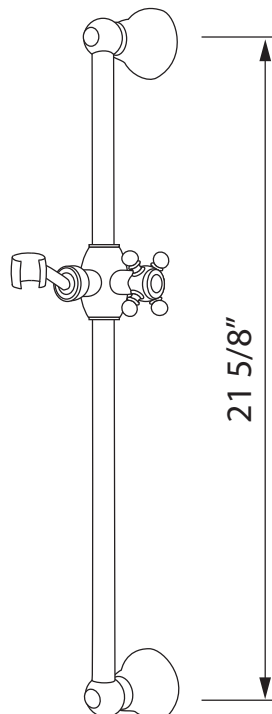

WARRANTY

- Two Years on Manufacturer Defects*
- *No Warranty on Tuscan Brass Finish

*Old Iron finish only available for 1201