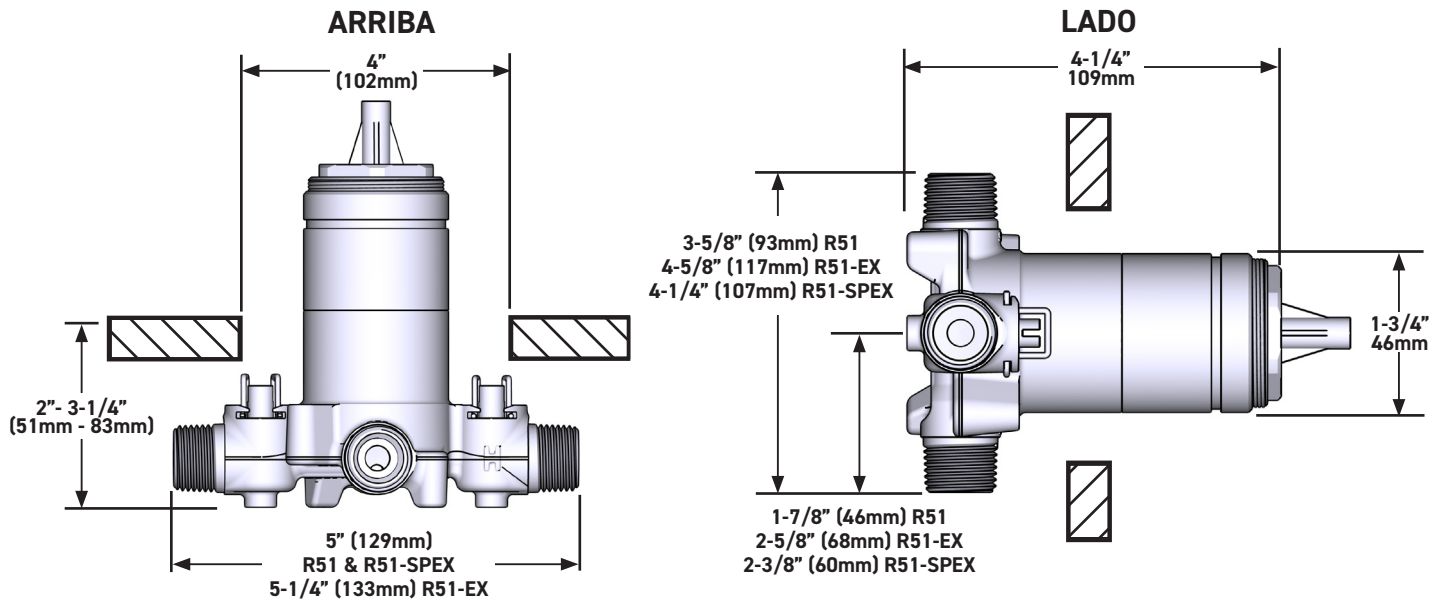

U.S.A.
HOUSEOFROHL.COM
1-800-777-9762

QUEBEC / MARITIMES / WESTERN CANADA
QUÉBEC / MARITIMES / OUEST CANADIEN
QUEBEC / MARITIMOS / CANADA OCCIDENTAL
HOUSEOFROHL.CA
1-866-473-8442

ONTARIO
HOUSEOFROHL.CA
1-888-287-5354

A DISTINCTIVE MEMBER OF THE HOUSE OF ROHL
UN MEMBRE DISTINCTIF DE HOUSE OF ROHL
MIEMBRO DISTINTIVO DE LA FAMILIA HOUSE OF ROHL