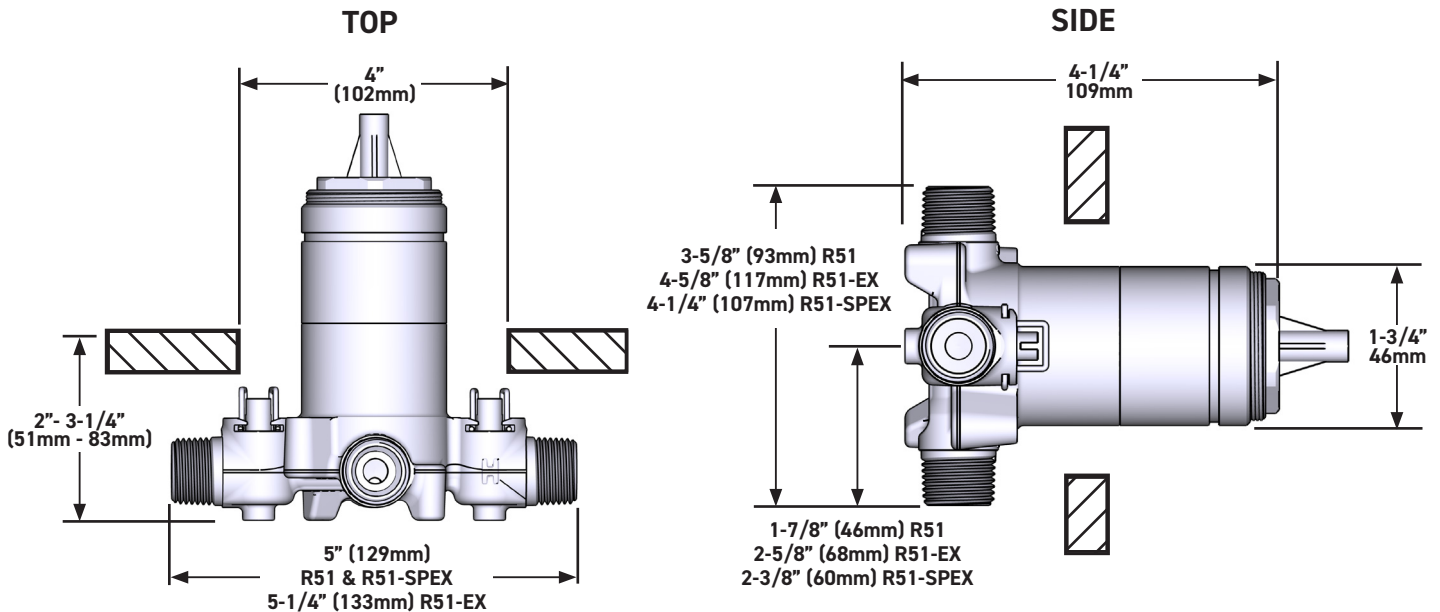

QUEBEC / MARITIMES / WESTERN CANADA
QUÉBEC / MARITIMES / OUEST CANADIEN
QUEBEC / MARITIMOS / CANADA OCCIDENTAL
HOUSEOFROHL.CA
1-866-473-8442

U.S.A.
HOUSEOFROHL.COM
1-800-777-9762

ONTARIO
HOUSEOFROHL.CA
1-888-287-5354

A DISTINCTIVE MEMBER OF THE HOUSE OF ROHL
UN MEMBRE DISTINCTIF DE HOUSE OF ROHL
MIEMBRO DISTINTIVO DE LA FAMILIA HOUSE OF ROHL