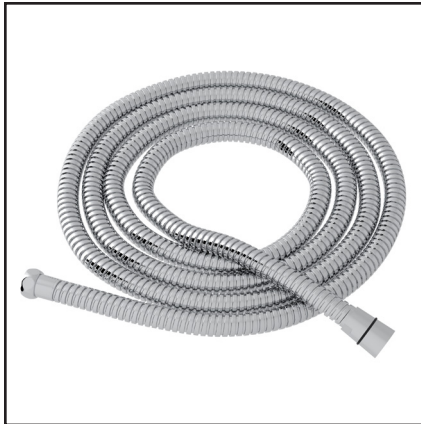

METAL SHOWER HOSE ASSEMBLY

ROHL Spa Shower Collection

16295 (59" hose)

16295/79 (79" hose)

FEATURES

- Brass outer coil
- Double spiral
- PVC lining
- Does not warp or stretch
- 1/2" female connections
- Hose length:
  - -16295 - 59"
  - -16295/79 - 79"

COLOR/FINISH

- Polished Chrome
- Polished Nickel
- Satin Nickel
- Tuscan Brass
- Inca Brass
- Matte Black
- Old Iron *

*Old Iron finish only available for 16295

WARRANTY

- 2-year Limited Warranty**
- ** No warranty on Tuscan Brass