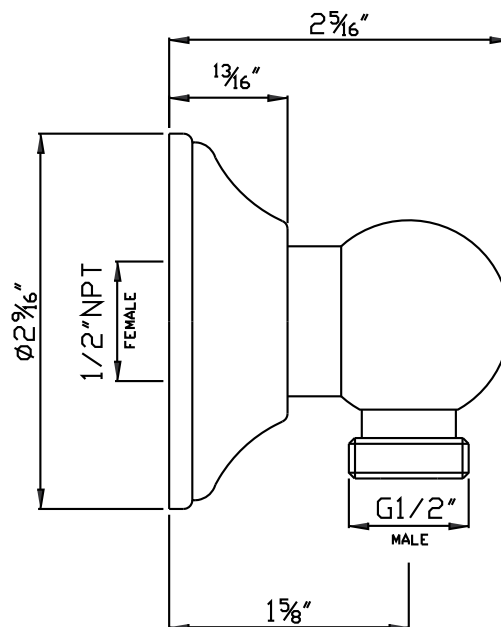

WARRANTY

- Two Years on Manufacturer Defects*
- No Warranty on Tuscan Brass Finish (TCB)