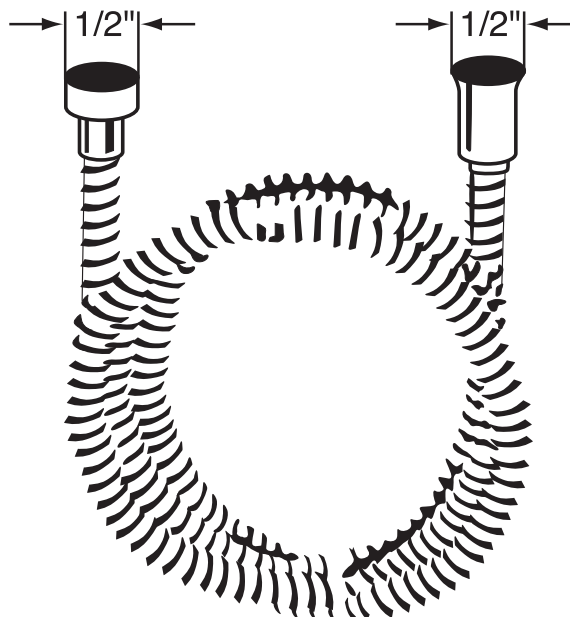

WARRANTY

- 2-year Limited Warranty**
- ** No warranty on Tuscan Brass