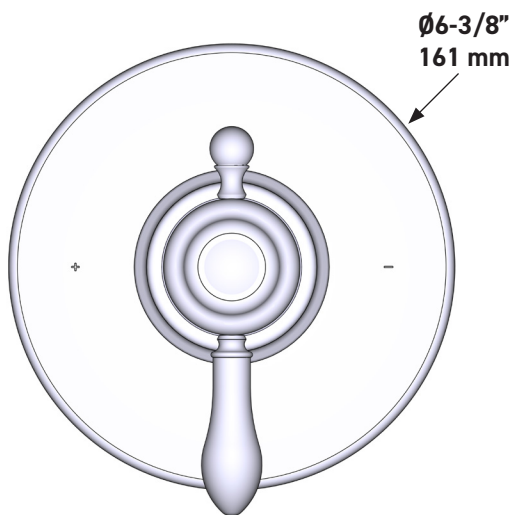

For warranty or additional information, contact:

US Customers

U.S.A.
houseofrohl.com/support
1-800-777-9762

Canadian Customers

QUEBEC / MARITIMES / WESTERN CANADA
QUÉBEC / MARITIMES / OUEST CANADIEN
QUEBEC / MARITIMOS / CANADA OCCIDENTAL
houseofrohl.ca/support
1-866-473-8442

ONTARIO
houseofrohl.ca/support
1-800-287-5354