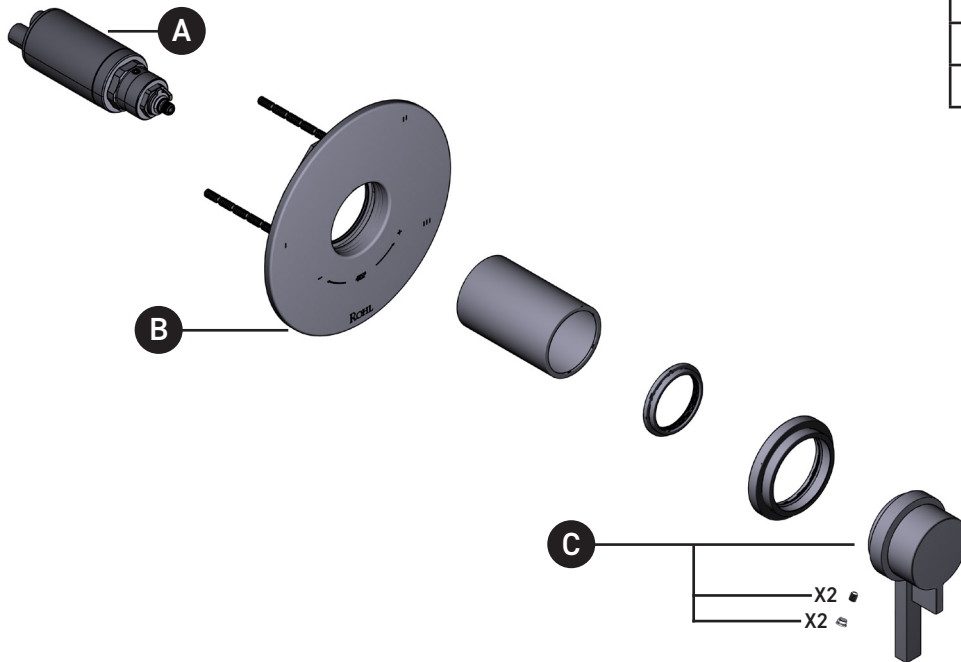

## ILLUSTRATED PARTS

**ORDER BY PART NUMBER**

### TLB45W1

Lombardia® 1/2" Therm & Pressure Balance Trim with 5 Functions (Shared)

ID	Kit Number	Finish
A	S0-955	N/A
B	S5-948	N/A
*B	S206529	See below

**\*Finish Determined by Suffix**

Finish	Description
APC	Polished Chrome
MB	Matte Black
PN	Polished Nickel
STN	Satin Nickel
SUB	Satin Unlacquered Brass
TCB	Tuscan Brass