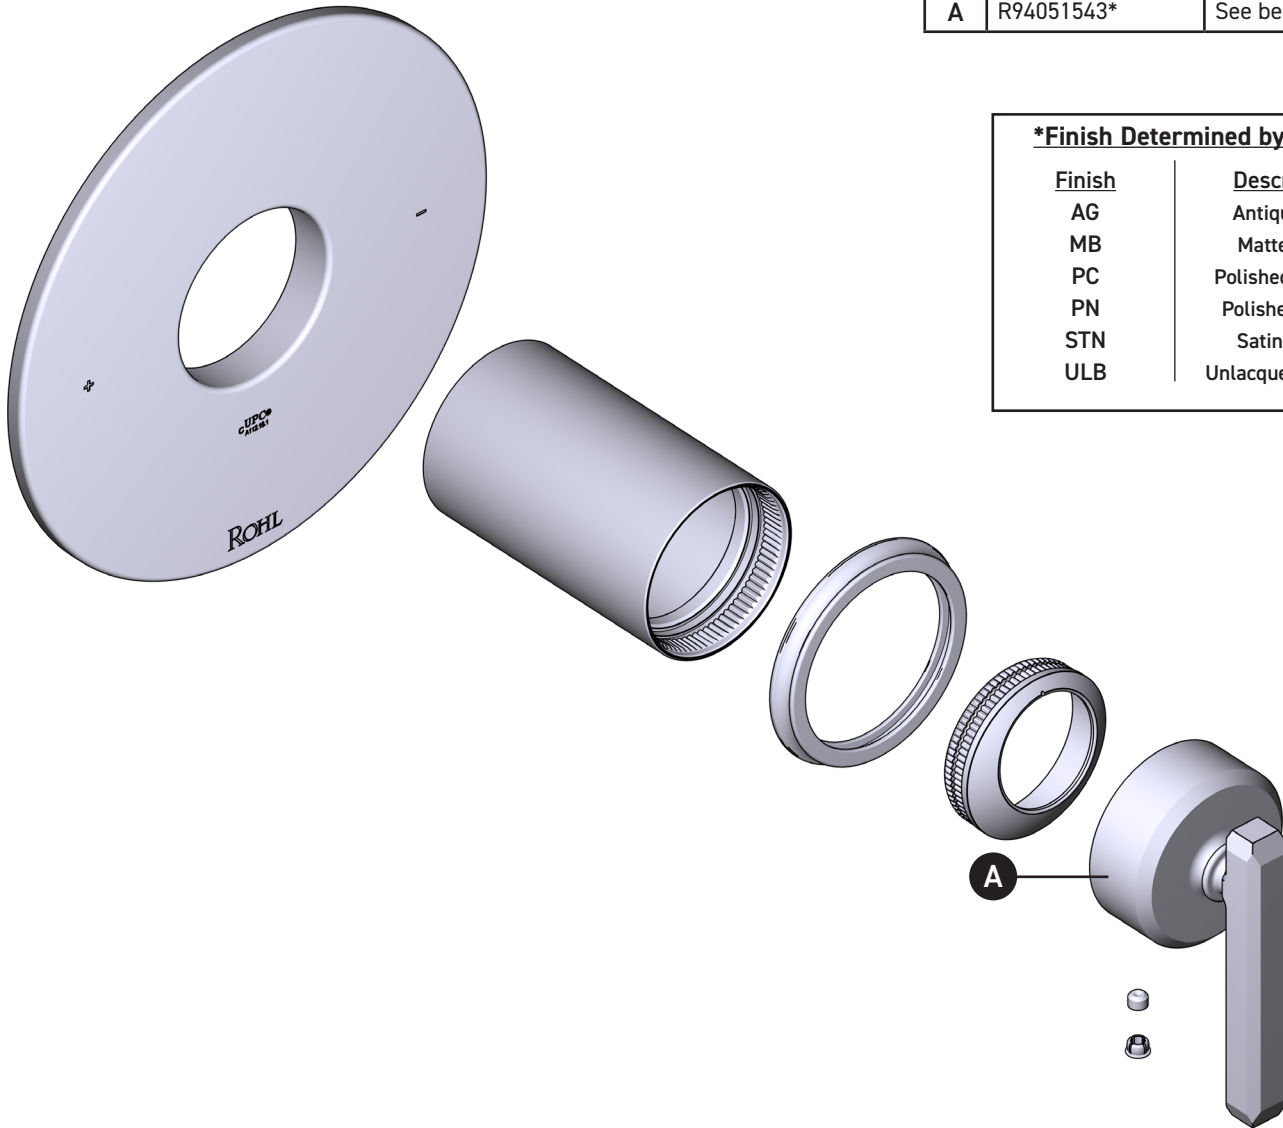

ORDER BY PART NUMBER

## ILLUSTRATED PARTS

### TAP51W1 Series

Apothecary™ 1/2" Pressure  
Balance Trim

ID	Kit Number	Finish
A	R94051543*	See below

**\*Finish Determined by Suffix**

Finish	Description
AG	Antique Gold
MB	Matte Black
PC	Polished Chrome
PN	Polished Nickel
STN	Satin Nickel
ULB	Unlacquered Brass