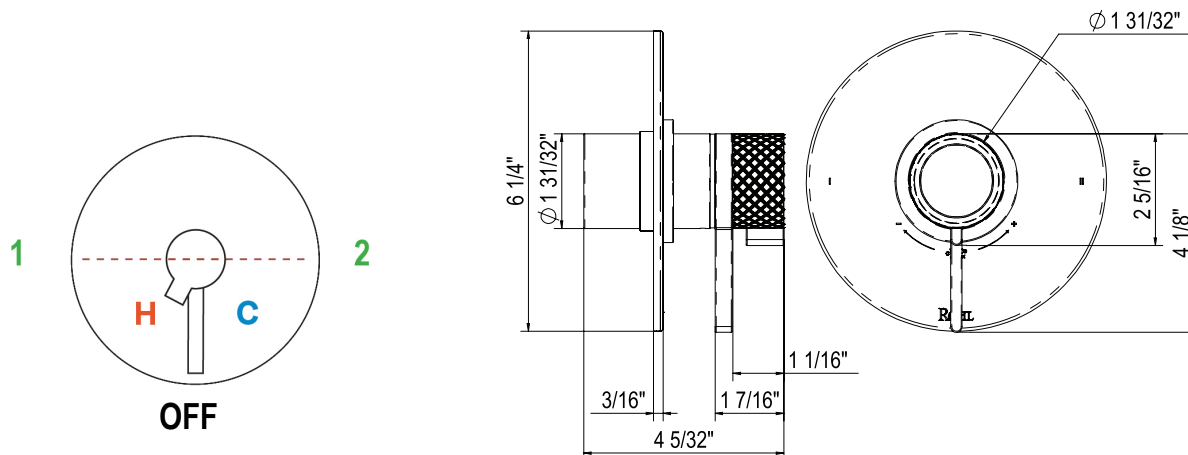

TENERIFE™ 1/2" THERM & PRESSURE BALANCE TRIM WITH 2 FUNCTIONS

TTE44W1

FEATURES

- Patented valve technology with both thermostatic and pressure balance functionality
- Temperature and volume control
- 2 dedicated functions with no sharing between functions
- Rough-in valve sold separately
- Order R23 therm & pressure balance rough-in valve to complete
- Cartridge ships with trim set

3-FUNCTION 5" HANDSHOWER

50126HS3

FEATURES

- Complements Tenerife™ collection and other transitional designs
- 1.75 GPM at 60 PSI (CEC compliant)
- 3-function spray patterns
 - Rain
 - Rain/Massage
 - Massage
- 1/2" male connection
- Matches: 310127 Shower Bar

COLORS/FINISHES

- Polished Chrome
- Polished Nickel
- Satin Nickel
- Matte Black
- Antique Gold

WARRANTY

- 2-year Limited Warranty

10" RAIN SHOWERHEAD

100126RS1

FEATURES

- 1.8 GPM at 60 PSI (CEC compliant)
- 9 27/32" faceplate
- ABS construction
- Elastomer nozzles for easy cleaning of mineral build-up
- Complements: Modern, Transitional designs
- 1/2" female inlet with swivel connection