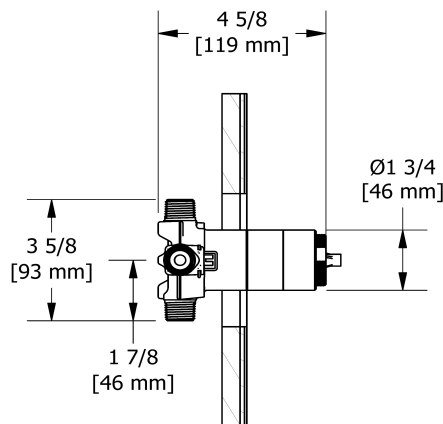

Sizes, models and finishes may differ from thoses presented.

Warranty

This Riobel Inc. product you have purchased carries a Limited Lifetime Warranty on the chrome, PVD finish, blacks and all working parts and is guaranteed from the initial purchase date against all manufacturing defects. All other finishes, including plastic components, are guaranteed for one year. All electric and/or electronic parts are covered by a 5-year limited warranty. The warranty offered on our products will be honored only if the installation is performed by a certified master plumber.

Customer Care

Phone (800) 777 - 9762 | Email: customer-care@houseofrohl.com | Website: houseofrohl.com/support/contact-us

Consult your local House of Rohl showroom for additional information and specifications. For complete warranty details and a list of showrooms, go to houseofrohl.com