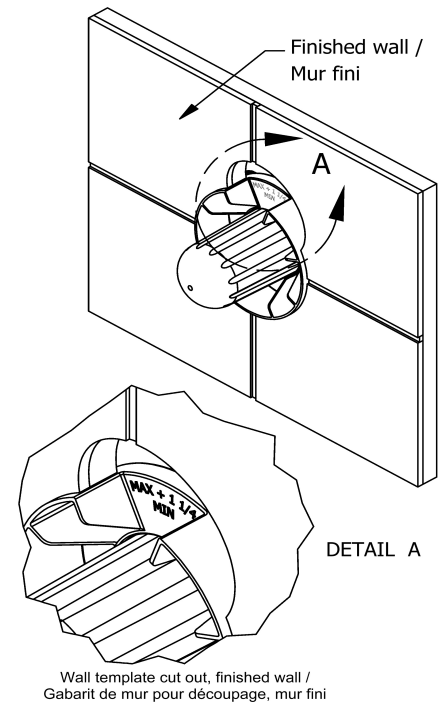

Sizes, models and finishes may differ from thoses presented.

Warranty

This Riobel Inc. product you have purchased carries a Limited Lifetime Warranty on the chrome, PVD finish, blacks and all working parts and is guaranteed from the initial purchase date against all manufacturing defects. All other finishes, including plastic components, are guaranteed for one year. All electric and/or electronic parts are covered by a 5-year limited warranty. The warranty offered on our products will be honored only if the installation is performed by a certified master plumber.

Customer Care

Phone (800) 777 - 9762 | Email: customer-care@houseofrohl.com | Website: houseofrohl.com/support/contact-us

Consult your local House of Rohl showroom for additional information and specifications. For complete warranty details and a list of showrooms, go to houseofrohl.com