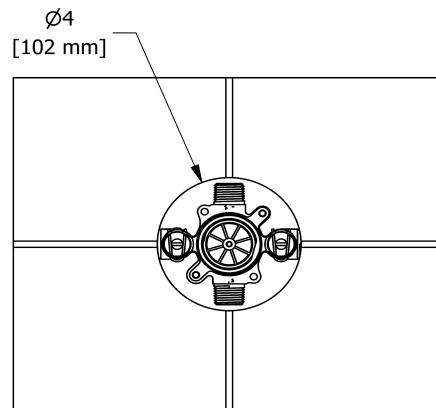

Sizes, models and finishes may differ from thoses presented.

Warranty

This Riobel Inc. product you have purchased carries a Limited Lifetime Warranty on the chrome, PVD finish, blacks and all working parts and is guaranteed from the initial purchase date against all manufacturing defects. All other finishes, including plastic components, are guaranteed for one year. All electric and/or electronic parts are covered by a 5-year limited warranty. The warranty offered on our products will be honored only if the installation is performed by a certified master plumber.

Customer Care

Phone (800) 777 - 9762 | Email: customer-care@houseofrohl.com | Website: houseofrohl.com/support/contact-us

Consult your local House of Rohl showroom for additional information and specifications. For complete warranty details and a list of showrooms, go to houseofrohl.com