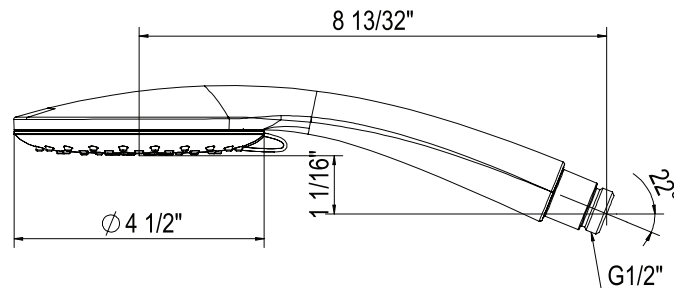

3-FUNCTION 5" HANDSHOWER

50126HS3

FEATURES

- Complements Tenerife™ collection and other transitional designs
- 1.75 GPM at 60 PSI (CEC compliant)
- 3-function spray patterns
 - Rain
 - Rain/Massage
 - Massage
- 1/2" male connection
- Matches: 310127 Shower Bar

COLORS/FINISHES

- Polished Chrome
- Polished Nickel
- Satin Nickel
- Matte Black
- Antique Gold

WARRANTY

- 2-year Limited Warranty

10" RAIN SHOWERHEAD

100126RS1

FEATURES

- 1.8 GPM at 60 PSI (CEC compliant)
- 9 27/32" faceplate
- ABS construction
- Elastomer nozzles for easy cleaning of mineral build-up
- Complements: Modern, Transitional designs
- 1/2" female inlet with swivel connection