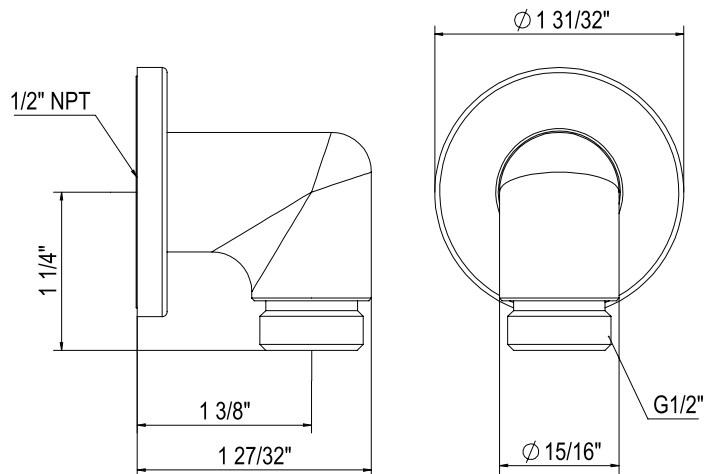

3-FUNCTION 5" HANDSHOWER

50126HS3

FEATURES

- Complements Tenerife™ collection and other transitional designs
- 1.75 GPM at 60 PSI (CEC compliant)
- 3-function spray patterns
 - Rain
 - Rain/Massage
 - Massage
- 1/2" male connection
- Matches: 310127 Shower Bar

COLORS/FINISHES

- Polished Chrome
- Polished Nickel
- Satin Nickel
- Matte Black
- Antique Gold

WARRANTY

- 2-year Limited Warranty

HANDSHOWER OUTLET

0127WO

FEATURES

- Complements Tenerife™ collection and other transitional designs
- 1/2" female NPT inlet
- 1/2" male outlet
- Solid brass construction

COLORS/FINISHES

- Polished Chrome
- Polished Nickel
- Satin Nickel
- Matte Black
- Antique Gold

WARRANTY

- 2-year Limited Warranty

59" SHOWER HOSE

5927SH

FEATURES

- Brass outer coil
- Double spiral
- PVC lining
- Does not warp or stretch
- 1/2" female connections (from 16295 spec)