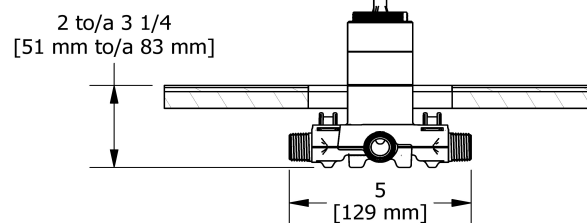

Sizes, models and finishes may differ from thoses presented.

Warranty

This Riobel Inc. product you have purchased carries a Limited Lifetime Warranty on the chrome, PVD finish, blacks and all working parts and is guaranteed from the initial purchase date against all manufacturing defects. All other finishes, including plastic components, are guaranteed for one year. All electric and/or electronic parts are covered by a 5-year limited warranty. The warranty offered on our products will be honored only if the installation is performed by a certified master plumber.

Customer Care

Phone (800) 777 - 9762 | Email: customer-care@houseofrohl.com | Website: houseofrohl.com/support/contact-us

Consult your local House of Rohl showroom for additional information and specifications. For complete warranty details and a list of showrooms, go to houseofrohl.com