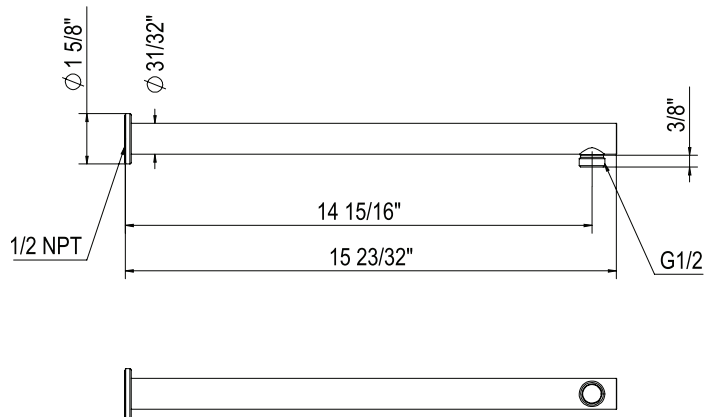

15" REACH WALL MOUNT SHOWER ARM

150127SA

FEATURES

- Complements Tenerife™ collection and other transitional designs
- 1/2" female inlet, 1/2" male outlet
- Brass construction

COLORS/FINISHES

- Polished Chrome
- Polished Nickel
- Satin Nickel
- Matte Black
- Antique Gold

WARRANTY

- 2-year Limited Warranty