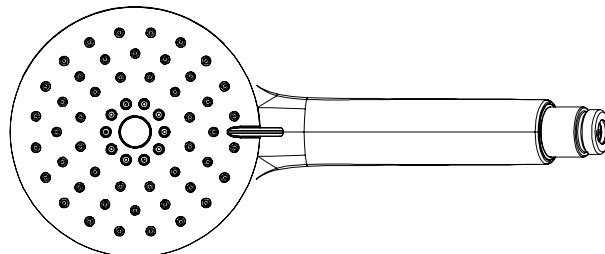

TENERIFE™ 1/2" THERM & PRESSURE BALANCE TRIM WITH 2 FUNCTIONS

TTE44W1

FEATURES

- Patented valve technology with both thermostatic and pressure balance functionality
- Temperature and volume control
- 2 dedicated functions with no sharing between functions
- Rough-in valve sold separately
- Order R23 therm & pressure balance rough-in valve to complete
- Cartridge ships with trim set

3-FUNCTION 5" HANDSHOWER

50126HS3

FEATURES

- Complements Tenerife™ collection and other transitional designs
- 1.75 GPM at 60 PSI (CEC compliant)
- 3-function spray patterns
 - Rain
 - Rain/Massage
 - Massage
- 1/2" male connection
- Matches: 310127 Shower Bar

COLORS/FINISHES

- Polished Chrome
- Polished Nickel
- Satin Nickel
- Matte Black
- Antique Gold

WARRANTY

- 2-year Limited Warranty

10" RAIN SHOWERHEAD

100126RS1

FEATURES

- 1.8 GPM at 60 PSI (CEC compliant)
- 9 27/32" faceplate
- ABS construction
- Elastomer nozzles for easy cleaning of mineral build-up
- Complements: Modern, Transitional designs
- 1/2" female inlet with swivel connection

COLORS/FINISHES

- Polished Chrome
- Polished Nickel
- Satin Nickel
- Matte Black
- Antique Gold

WARRANTY

- 2-year Limited Warranty

15" REACH WALL MOUNT SHOWER ARM

150127SA

FEATURES

- Complements Tenerife™ collection and other transitional designs
- 1/2" female inlet, 1/2" male outlet
- Brass construction