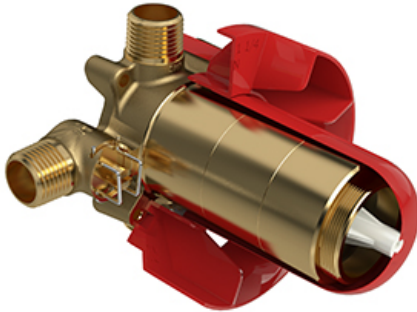

Certifications

- CSA B125.1
- ASME A112.18.1
- ASSE 1016
- CMR248 Approval

2-way Type T/P coaxial valve rough
R23

UPC®