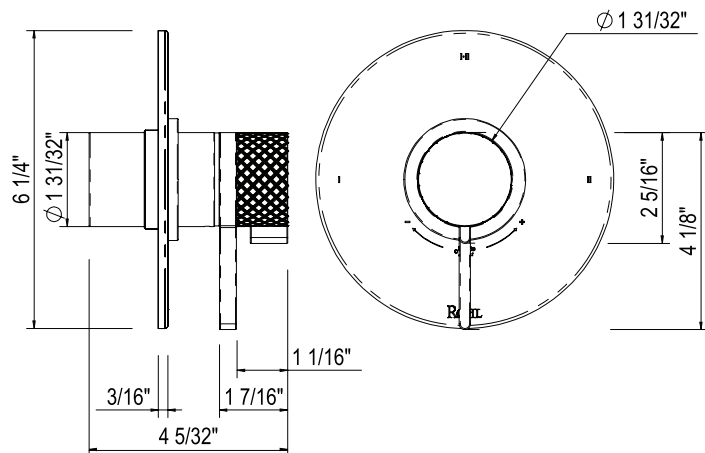

TENERIFE™ 1/2" THERM & PRESSURE BALANCE TRIM WITH 3 FUNCTIONS

TTE23W1

FEATURES

- Patented valve technology with both thermostatic and pressure balance functionality
- Temperature and volume control
- 3 functions, 2 functions sharing between functions
- Rough-in valve sold separately
- Order R23 therm & pressure balance rough-in valve to complete
- Cartridge ships with trim set
- Not CEC compliant

3-FUNCTION 5" HANDSHOWER

50126HS3

FEATURES

- Complements Tenerife™ collection and other transitional designs
- 1.75 GPM at 60 PSI (CEC compliant)
- 3-function spray patterns
 - Rain
 - Rain/Massage
 - Massage
- 1/2" male connection
- Matches: 310127 Shower Bar

COLORS/FINISHES

- Polished Chrome
- Polished Nickel
- Satin Nickel
- Matte Black
- Antique Gold

WARRANTY

- 2-year Limited Warranty

10" RAIN SHOWERHEAD

100126RS1

FEATURES

- 1.8 GPM at 60 PSI (CEC compliant)
- 9 27/32" faceplate
- ABS construction
- Elastomer nozzles for easy cleaning of mineral build-up
- Complements: Modern, Transitional designs
- 1/2" female inlet with swivel connection

COLORS/FINISHES

- Polished Chrome
- Polished Nickel
- Satin Nickel
- Matte Black
- Antique Gold

WARRANTY

- 2-year Limited Warranty

15" REACH WALL MOUNT SHOWER ARM

150127SA

FEATURES

- Complements Tenerife™ collection and other transitional designs
- 1/2" female inlet, 1/2" male outlet
- Brass construction