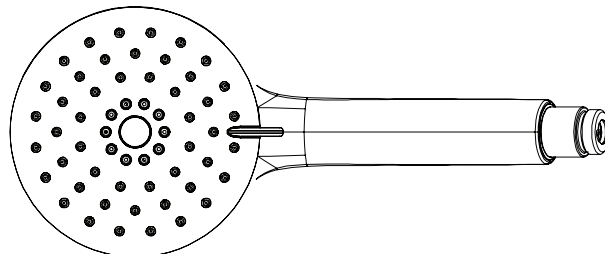

TENERIFE™ 1/2" THERM & PRESSURE BALANCE TRIM WITH 3 FUNCTIONS

TTE23W1

FEATURES

- Patented valve technology with both thermostatic and pressure balance functionality
- Temperature and volume control
- 3 functions, 2 functions sharing between functions
- Rough-in valve sold separately
- Order R23 therm & pressure balance rough-in valve to complete
- Cartridge ships with trim set
- Not CEC compliant

3-FUNCTION 5" HANDSHOWER

50126HS3

FEATURES

- Complements Tenerife™ collection and other transitional designs
- 1.75 GPM at 60 PSI (CEC compliant)
- 3-function spray patterns
 - Rain
 - Rain/Massage
 - Massage
- 1/2" male connection
- Matches: 310127 Shower Bar

COLORS/FINISHES

- Polished Chrome
- Polished Nickel
- Satin Nickel
- Matte Black
- Antique Gold

WARRANTY

- 2-year Limited Warranty

10" RAIN SHOWERHEAD

100126RS1

FEATURES

- 1.8 GPM at 60 PSI (CEC compliant)
- 9 27/32" faceplate
- ABS construction
- Elastomer nozzles for easy cleaning of mineral build-up
- Complements: Modern, Transitional designs
- 1/2" female inlet with swivel connection

COLORS/FINISHES

- Polished Chrome
- Polished Nickel
- Satin Nickel
- Matte Black
- Antique Gold

WARRANTY

- 2-year Limited Warranty

15" REACH WALL MOUNT SHOWER ARM

150127SA

FEATURES

- Complements Tenerife™ collection and other transitional designs
- 1/2" female inlet, 1/2" male outlet
- Brass construction