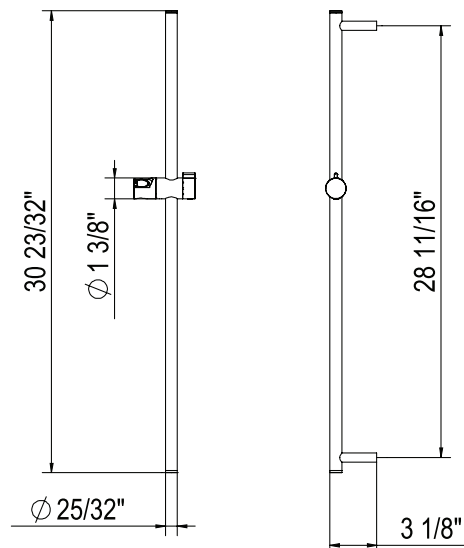

WARRANTY

- 2-year Limited Warranty