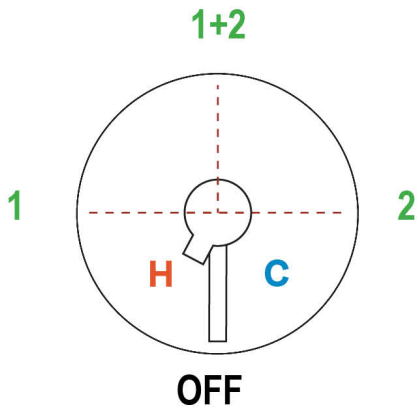

TENERIFE™ 1/2" THERM & PRESSURE BALANCE TRIM WITH 3 FUNCTIONS

TTE23W1

FEATURES

- Patented valve technology with both thermostatic and pressure balance functionality
- Temperature and volume control
- 3 functions, 2 functions sharing between functions
- Rough-in valve sold separately
- Order R23 therm & pressure balance rough-in valve to complete
- Cartridge ships with trim set
- Not CEC compliant

3-FUNCTION 5" HANDSHOWER

50126HS3

FEATURES

- Complements Tenerife™ collection and other transitional designs
- 1.75 GPM at 60 PSI (CEC compliant)
- 3-function spray patterns
 - Rain
 - Rain/Massage
 - Massage
- 1/2" male connection
- Matches: 310127 Shower Bar