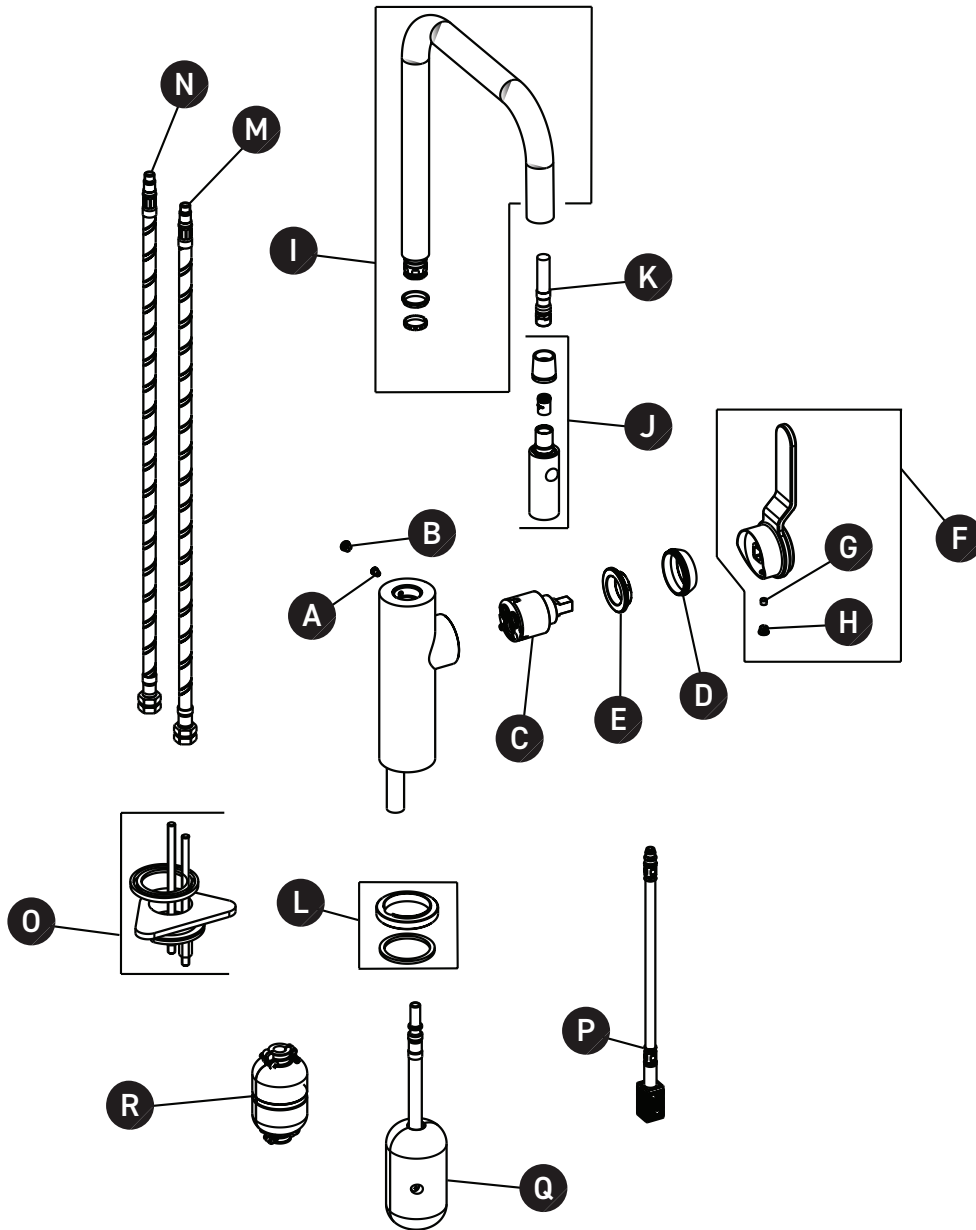

ORDER BY PART NUMBER

## ILLUSTRATED PARTS

### MY56D1

Myrina™ Pulldown Faucet - U Spout

ID	Kit Number	Finish
A	16 001864	N/A
B	16 000658	N/A
C	16 000007	N/A
D	16 000794	N/A
E	16 000112	N/A
F	16 003339	See below
G	16 000657	N/A
H	16 000658	N/A
I	16 003029	See below
J	16 003338	See below
K	16 003336	N/A
L	16 002748	N/A
M	16 002121	N/A
N	16 002122	N/A
O	16 002558	N/A
P	16 003344	N/A
Q	16 003227	N/A
R	16 000578	N/A