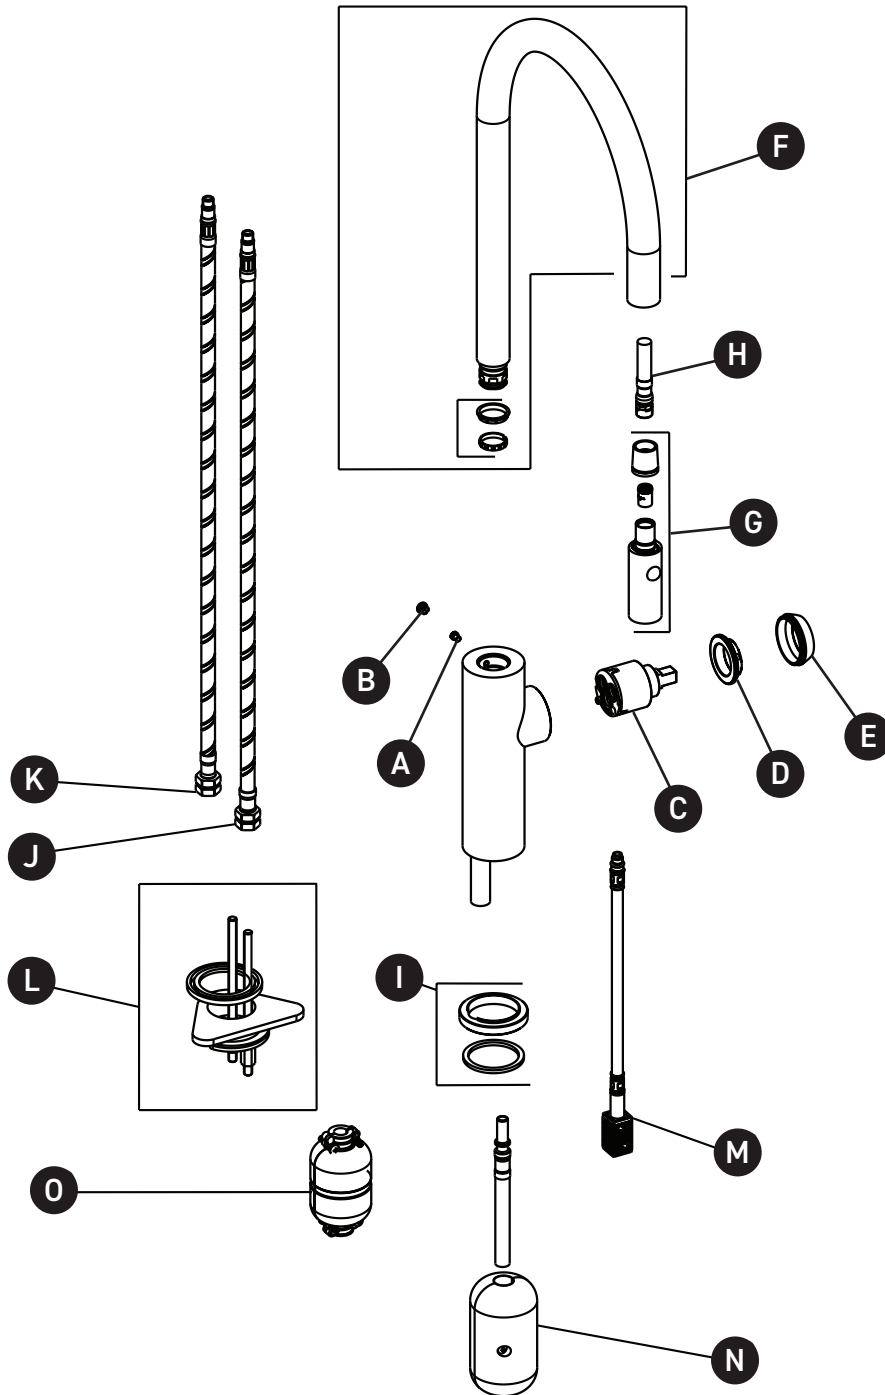

ORDER BY PART NUMBER

## ILLUSTRATED PARTS

### EC55D1

Eclissi™ Pulldown Faucet - C Spout

ID	Kit Number	Finish
A	16 001864	N/A
B	16 000658	N/A
C	16 000007	N/A
D	16 000112	N/A
E	16 000794	N/A
F	16 003066	See below
G	16 003338	See below
H	16 003336	N/A
I	16 002748	See below
J	16 002121	N/A
K	16 002122	N/A
L	16 002558	N/A
M	16 003344	N/A
N	16 003227	N/A
O	16 000578	N/A