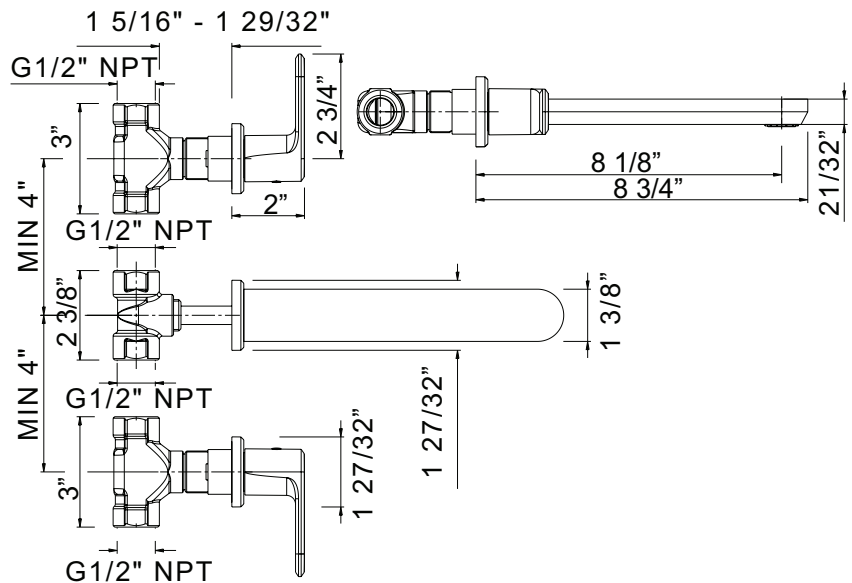

MEDA WALL MOUNT WIDESPREAD LAVATORY FAUCET

**LV351L/TO** (Metal Levers)

**FEATURES**

- Must order ZAC3351104BO rough valve to complete
- 1/2" female wall valve lav set with separate spout and handles
- 1/4-turn ceramic disc control cartridges
- Metal levers
- Fixed spout
- 8 3/4" spout reach
- 1/2" female NPT connectors
- Brass construction
- 1.2 GPM
- 3 x 1 3/8" hole cutouts
- Faucet has no pop-up, order CNZREMOTE remote pop-up set, 6442 or 7444 grid drain for bowl