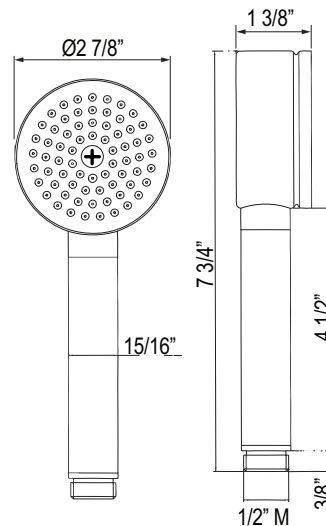

## SINGLE-FUNCTION ANTI-CAL HANDSHOWER

1130E

### FEATURES

- Single-function Classic Spray pattern
- Brass construction
- 1/2" male connection
- Flow rate 1.75gpm/ 6.6 L/min

For warranty or additional information, contact: