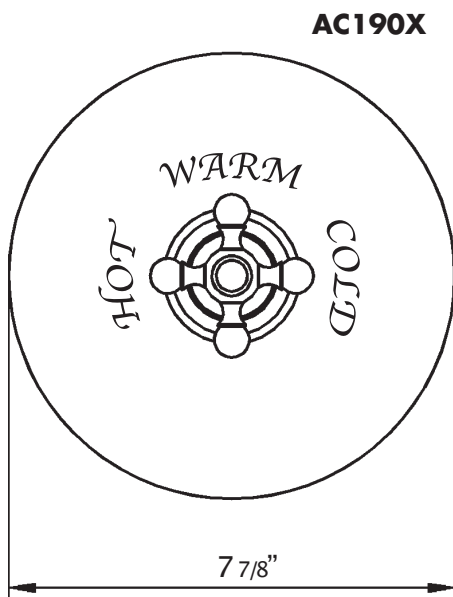

THERMOSTATIC TRIM ONLY

ROHL Country Bath Arcana

- **AC190L-(Finish)/TO** (Ornate Metal Lever)
- **AC190LM-(Finish)/TO** (Classic Metal Lever)
- **AC190OP-(Finish)/TO** (Ornate Porcelain Lever)
- **AC190X-(Finish)/TO** (Cross Handle)

FEATURES

- Single lever function for thermostatic control
- Must add volume controls to complete system
- Temperature control includes pre-set safety stops with override
- **Must order HY19BO rough to complete**

COLORS/FINISHES

- Polished Chrome
- Polished Nickel
- Satin Nickel
- Tuscan Brass
- Inca Brass

WARRANTY

- Limited Lifetime*
- No Warranty on Tuscan Brass Finish (TCB)