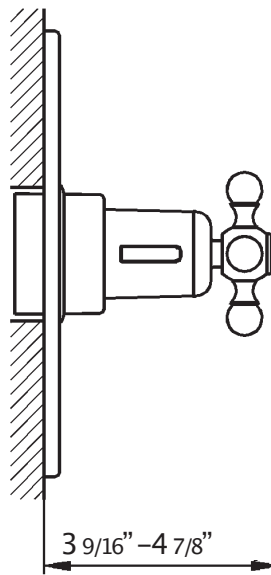

THERMOSTATIC TRIM ONLY

ROHL Country Bath Arcana

- **AC190L-(Finish)/TO** (Ornate Metal Lever)
- **AC190LM-(Finish)/TO** (Classic Metal Lever)
- **AC190OP-(Finish)/TO** (Ornate Porcelain Lever)
- **AC190X-(Finish)/TO** (Cross Handle)

FEATURES

- Single lever function for thermostatic control
- Must add volume controls to complete system
- Temperature control includes pre-set safety stops with override
- **Must order HY19BO rough to complete**

COLORS/FINISHES

- Polished Chrome
- Polished Nickel
- Satin Nickel
- Tuscan Brass
- Inca Brass

WARRANTY

- Limited Lifetime*
- No Warranty on Tuscan Brass Finish (TCB)