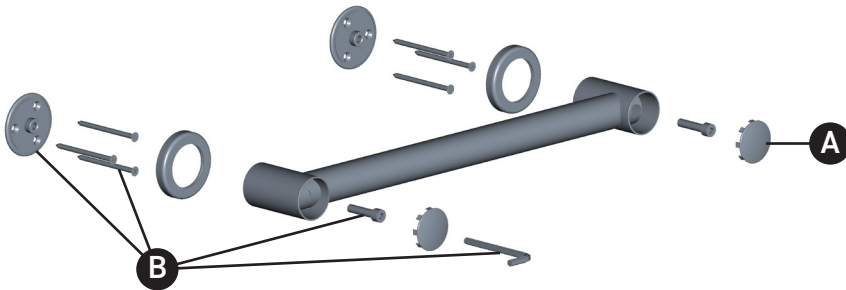

ORDER BY PART NUMBER

ILLUSTRATED PARTS

1265/1266/1267

1265 - 18" Decorative Grab Bar

1266 - 24" Decorative Grab Bar

1267 - 36" Decorative Grab Bar

ID	Kit Number	Finish
A	WPLI44072*	See below
B	KIT00038	N/A

*Finish Determined by Suffix