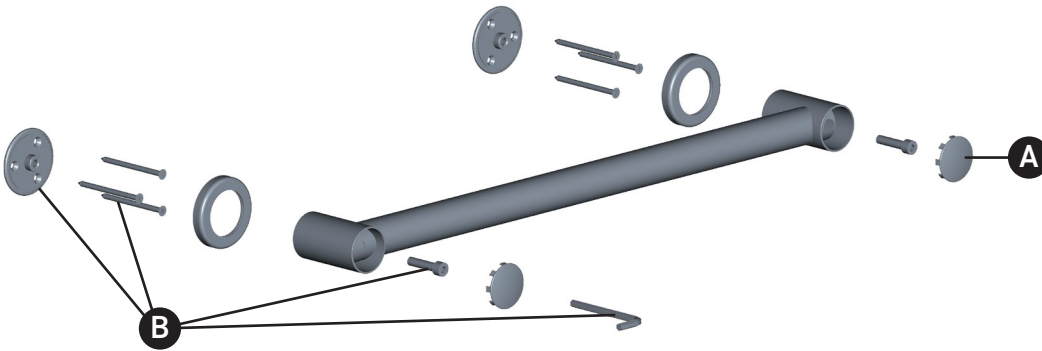

*Finish Determined by Suffix

Finish	Description
AG	Antique Gold
APC	Polished Chrome
IB	Italian Brass
MB	Matte Black
PN	Polished Nickel
SG	Satin Gold
STN	Satin Nickel
SUB	Satin Unlacquered Brass
TCB	Tuscan Brass
ULB	Unlacquered Brass