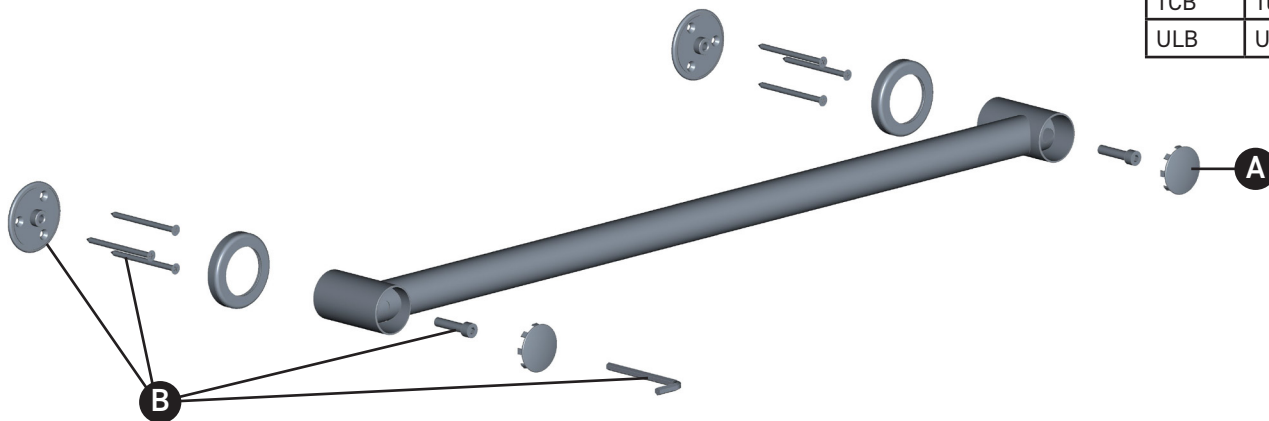

*Finish Determined by Suffix

Finish	Description
AG	Antique Gold
APC	Polished Chrome
IB	Italian Brass
MB	Matte Black
PN	Polished Nickel
SG	Satin Gold
STN	Satin Nickel
SUB	Satin Unlacquered Brass
TCB	Tuscan Brass
ULB	Unlacquered Brass