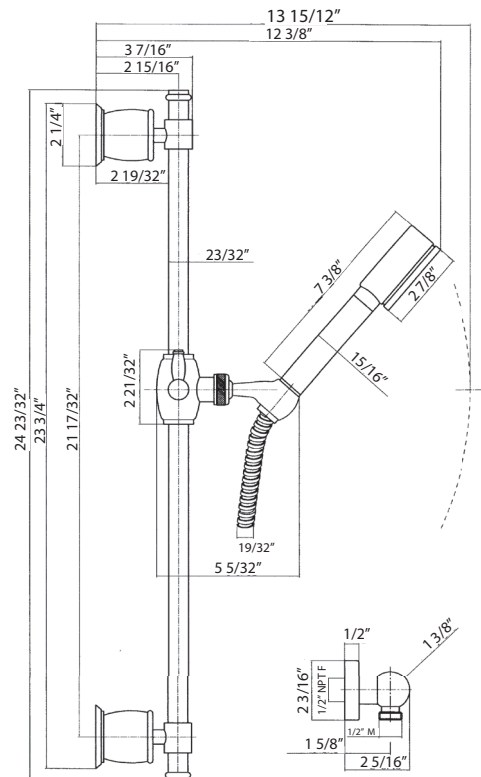

WARRANTY

- Limited Lifetime

Consult your local ROHL showroom for additional information and specifications. For complete warranty details and a list of showrooms, go to www.rohlhome.com.