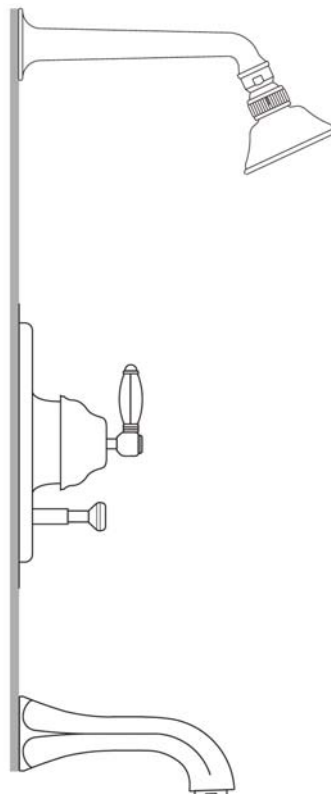

WARRANTY

- See individual component specs for warranty