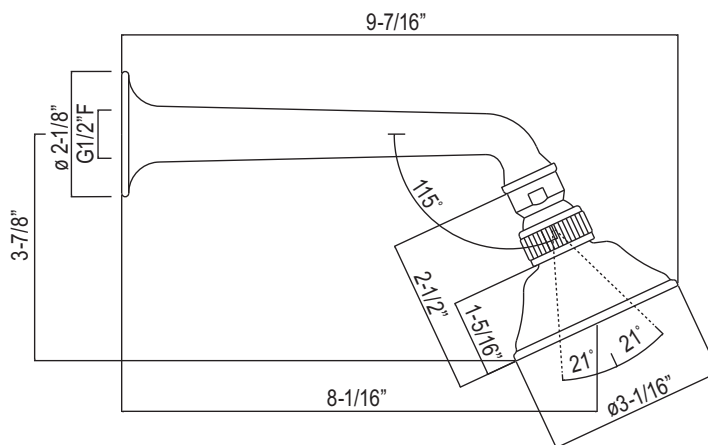

WARRANTY

- Two Years on Manufacturer Defects*

* No Warranty on Tuscan Brass Finish (TCB)