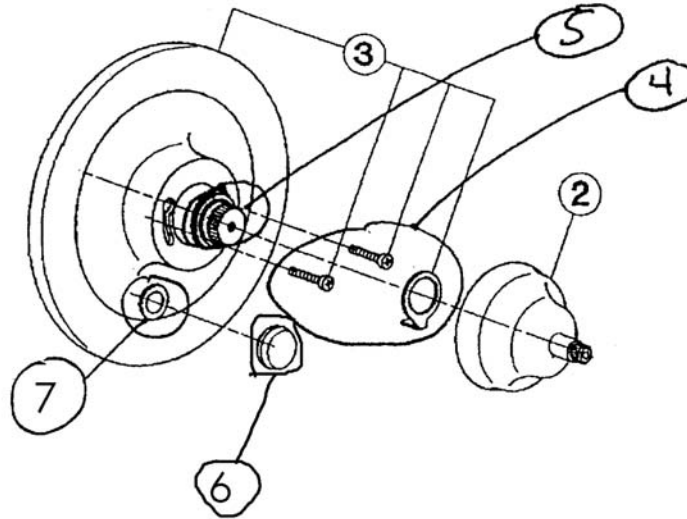

A2400LM & A2400LP

A2400XM

A2400LH

A2400XC

A2400LC

A2400 Spare Parts

MOUNTING SCREWS+CAM+DIVERTER ASSEMBLY
2303-1210 MOUNTING SCREWS

THERE ARE 2 PLASTIC PARTS
FOR THE TRIM AND ROUGH:
DRIVER 3103-1232
ATTACHED TO THE STEM ON THE ROUGH
INTERMEDIATE HANDLE ASSEMBLY 2303-0347
ASSEMBLED ON THE OUTSIDE OF THE TRIM PLATE

Parts List

2	Cover with spindle	ZZ931640
3	Escutcheon	ZZ931620
4	Hot Limit Stop	2103-1210
5	Intermediate Handle Assembly	2303-0347
6	Diverter Assembly	3604-2591 (Chrome Only)
		3604-2592 (Other Finishes)
7	Rubber Grommet	0304-0767

Lever Options

7 1/8" Shower Arm with 3 1/16" Showerhead

ROHL Shower Collection

C5504

FEATURES

- 1/2" female NPT inlet
- Single-function classic spray
- Swivel head
- Flow rate 2.0 GPM
Exceeds EPA standard of 2.5GPM
- Showerhead and shower arm complete package

Rohl Country Bath Collection

A1803

FEATURES

- Art Deco Design Hex spout, also coordinates with Palladian
- 6 11/32" reach
- 3/4" female NPT inlet
- Solid brass construction
- If 1/2" required, you may purchase a 3/4" x 1/2" nipple at any hardware store