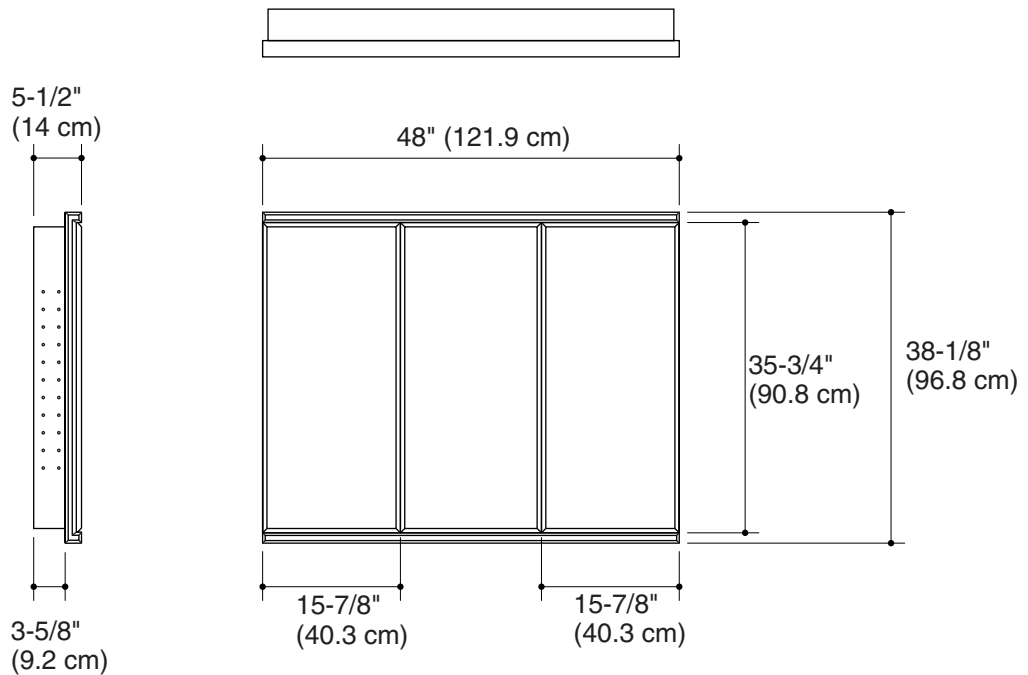

C SERIES THREE DOOR CABINET

Technical Information

Roughing-in opening	46-3/4" (118.7 cm) x 34-3/4" (88.3 cm) x 4" (10.2 cm)
Door opening angle	180°

Installation Notes

Install this product according to the installation guide.

When determining the height of the mirrored cabinet, ensure the mirrored door will clear all obstacles, such as a faucet. A minimum distance of 1" (2.5 cm) is required.

Secure the screws (provided) to a stud to avoid possible property and product damage. If this is not possible, anchors must be inserted before installing the screws.

Recessed cabinets project 1-7/8" (4.8 cm) from wall.

Product Diagram